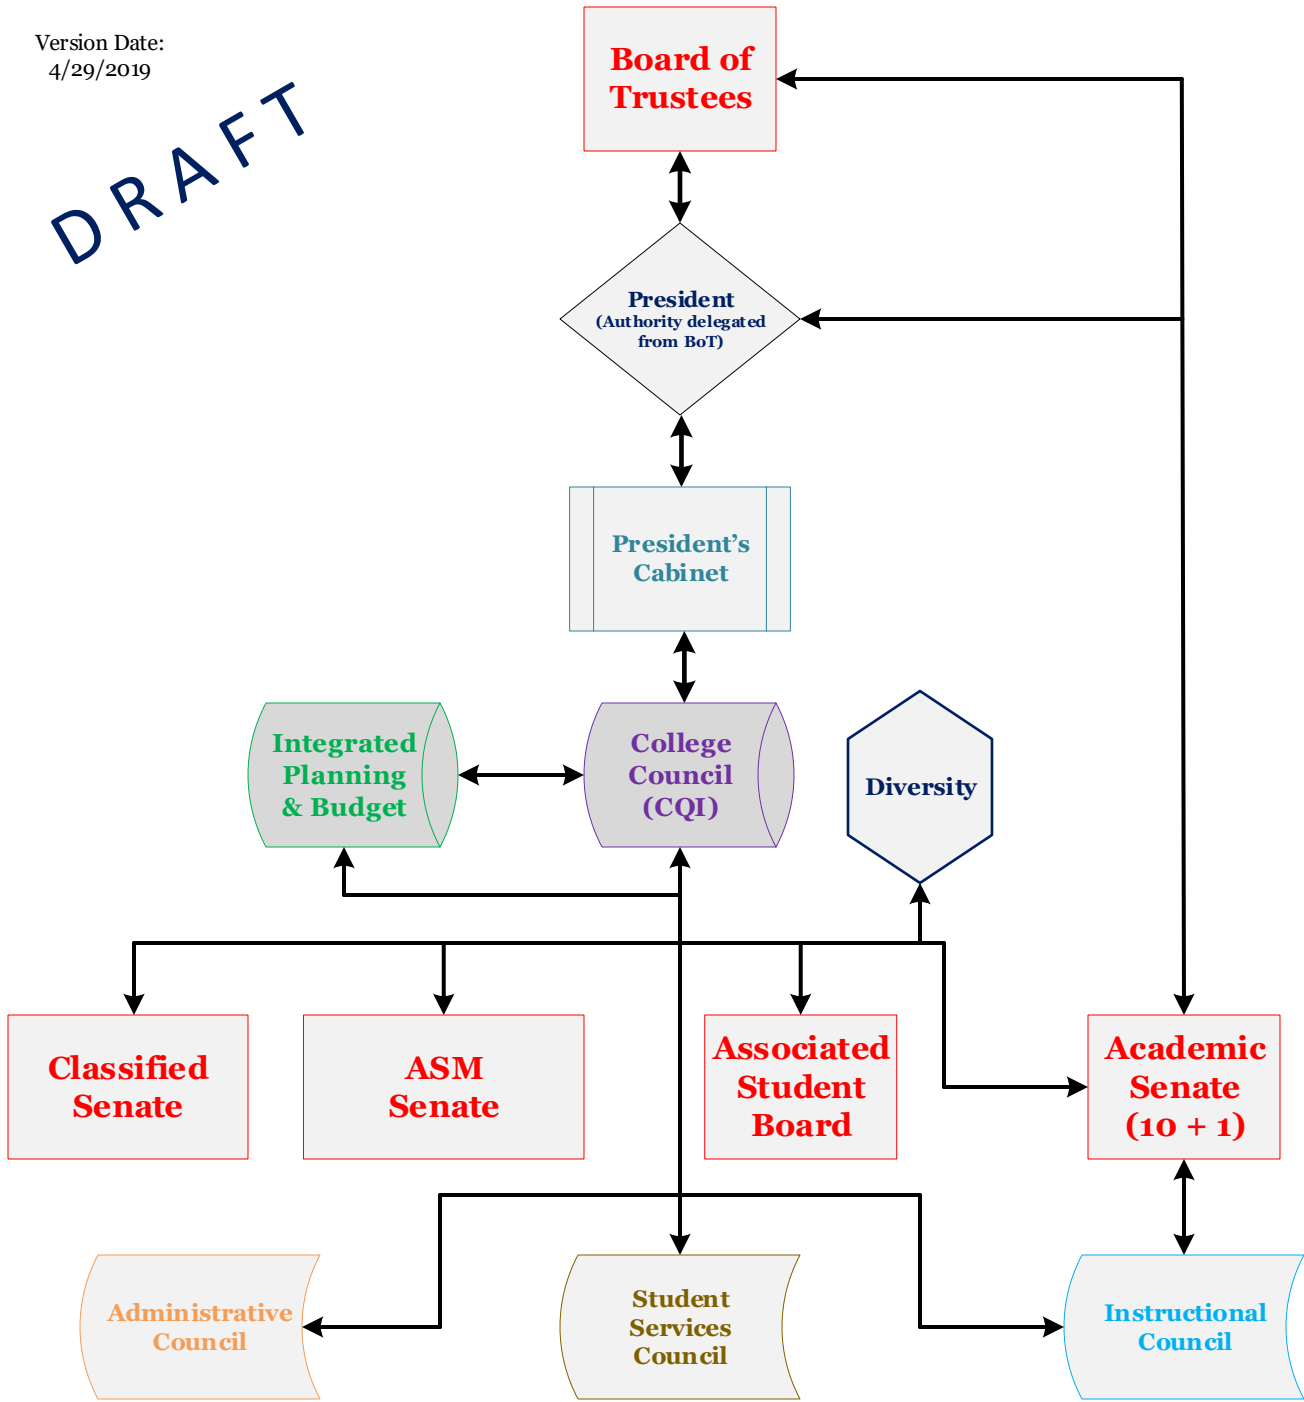

Participatory Governance

Version Date:
4/29/2019

DRAFT

Legend/Key

STUDENT SUCCESS

Community	Administrators	Faculty	Students	Classified Staff	Admin Support Supervisors Managers
-----------	----------------	---------	----------	------------------	--