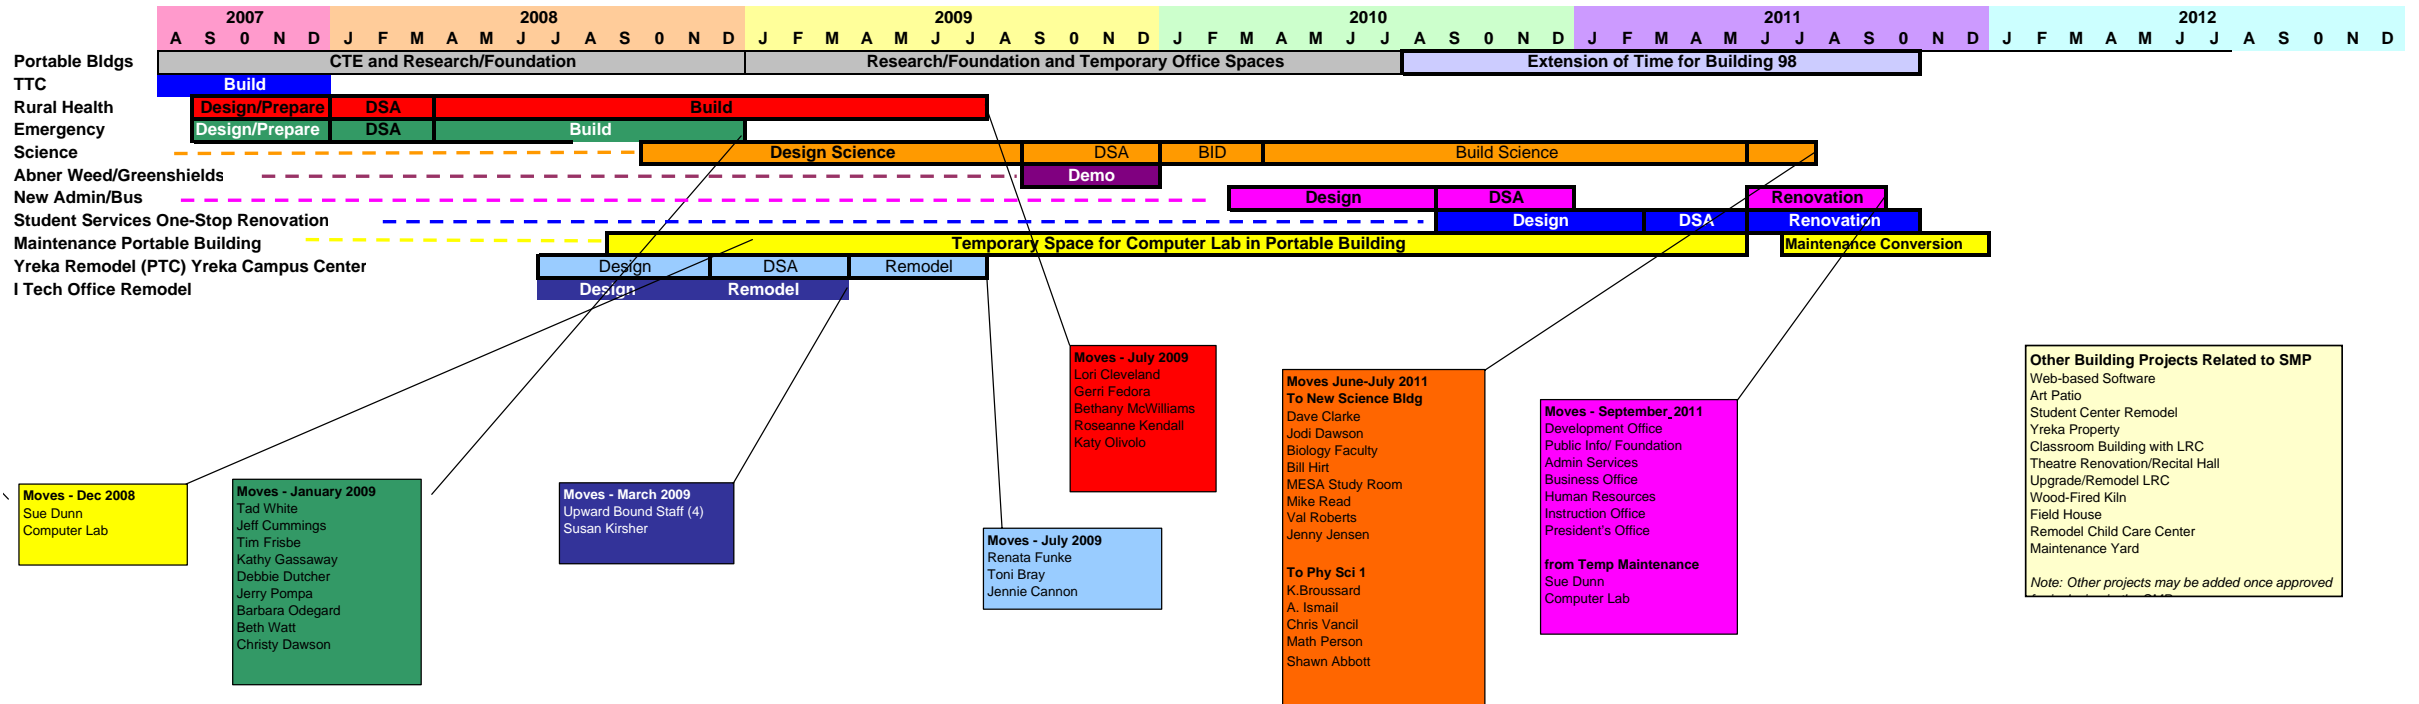

College of the Siskiyous Capital Projects

- Other Building Projects Related to SMP**
- Web-based Software
 - Art Patio
 - Student Center Remodel
 - Yreka Property
 - Classroom Building with LRC
 - Theatre Renovation/Recital Hall
 - Upgrade/Remodel LRC
 - Wood-Fired Kiln
 - Field House
 - Remodel Child Care Center
 - Maintenance Yard
- Note: Other projects may be added once approved*