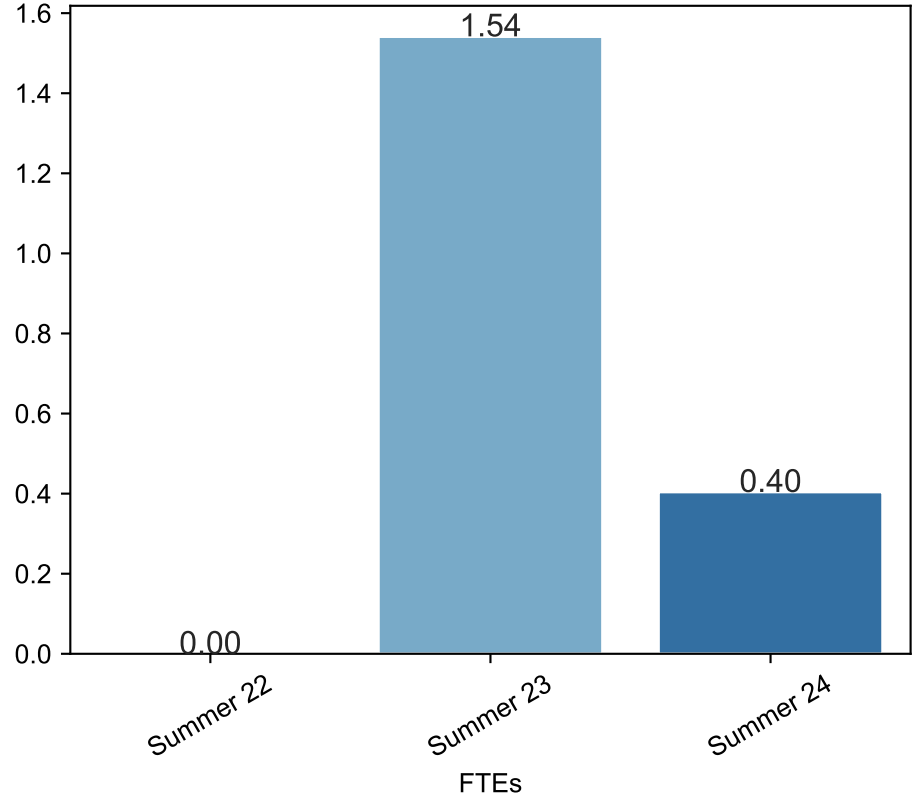

Summer Enrollment Report as of 04/29/2024

Summer Term: 3 Year Credit Enrollments

Summer Term: 3 Year Non Credit Enrollments

Summer Term: 3 Year Credit FTEs

Summer Term: 3 Year Non Credit FTEs

Report Filters Academic Level is Credit Academic Years Ago is in list (0, 1, 2) Date Index for Registration Start Date : All Enrolled is Yes Semester is Summer

Measures Duplicated Headcount

Report Filters

Academic Level is Non Credit

Academic Years Ago is in list (0, 1, 2)

Date Index for Registration Start Date : All

Enrolled is Yes

Semester is Summer

Measures