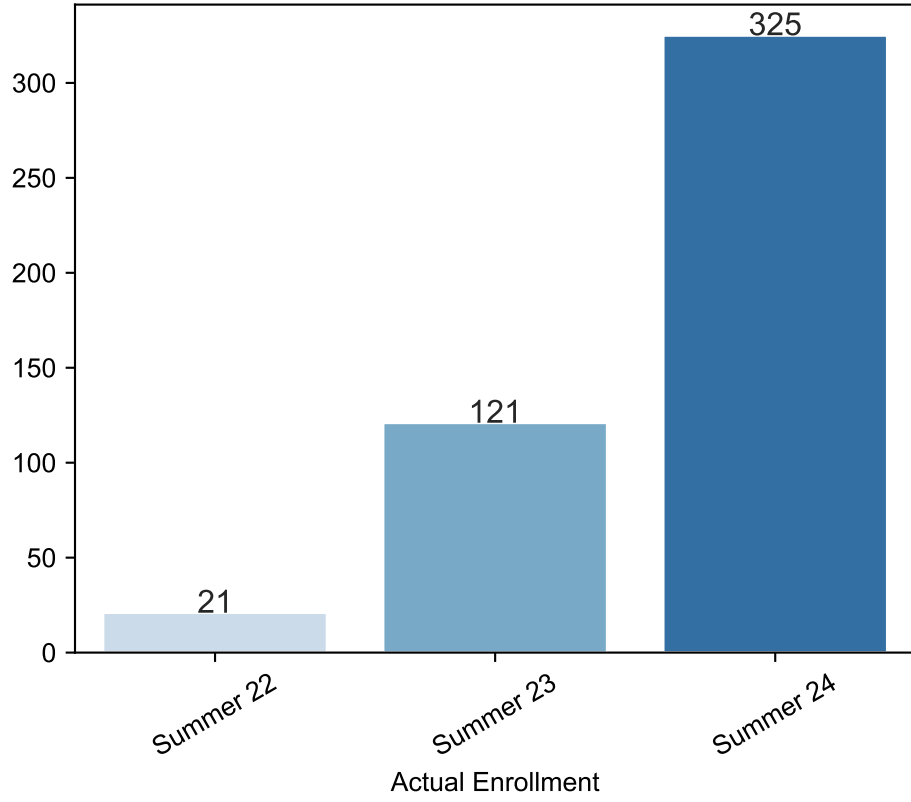

Summer Enrollment Report as of 04/29/2024

Summer Term: 3 Year Credit Enrollments

Summer Term: 3 Year Non Credit Enrollments

Summer Term: 3 Year Credit FTEs

Summer Term: 3 Year Non Credit FTEs

Report Filters Academic Level is Credit Academic Years Ago is in list (0, 1, 2) Date Index for Registration Start Date : All Enrolled is Yes Semester is Summer

Measures Duplicated Headcount

Report Filters

Academic Level is Non Credit

Academic Years Ago is in list (0, 1, 2)

Date Index for Registration Start Date : All

Enrolled is Yes

Semester is Summer

Measures

Duplicated Headcount

3 year enrollment patterns - non credit