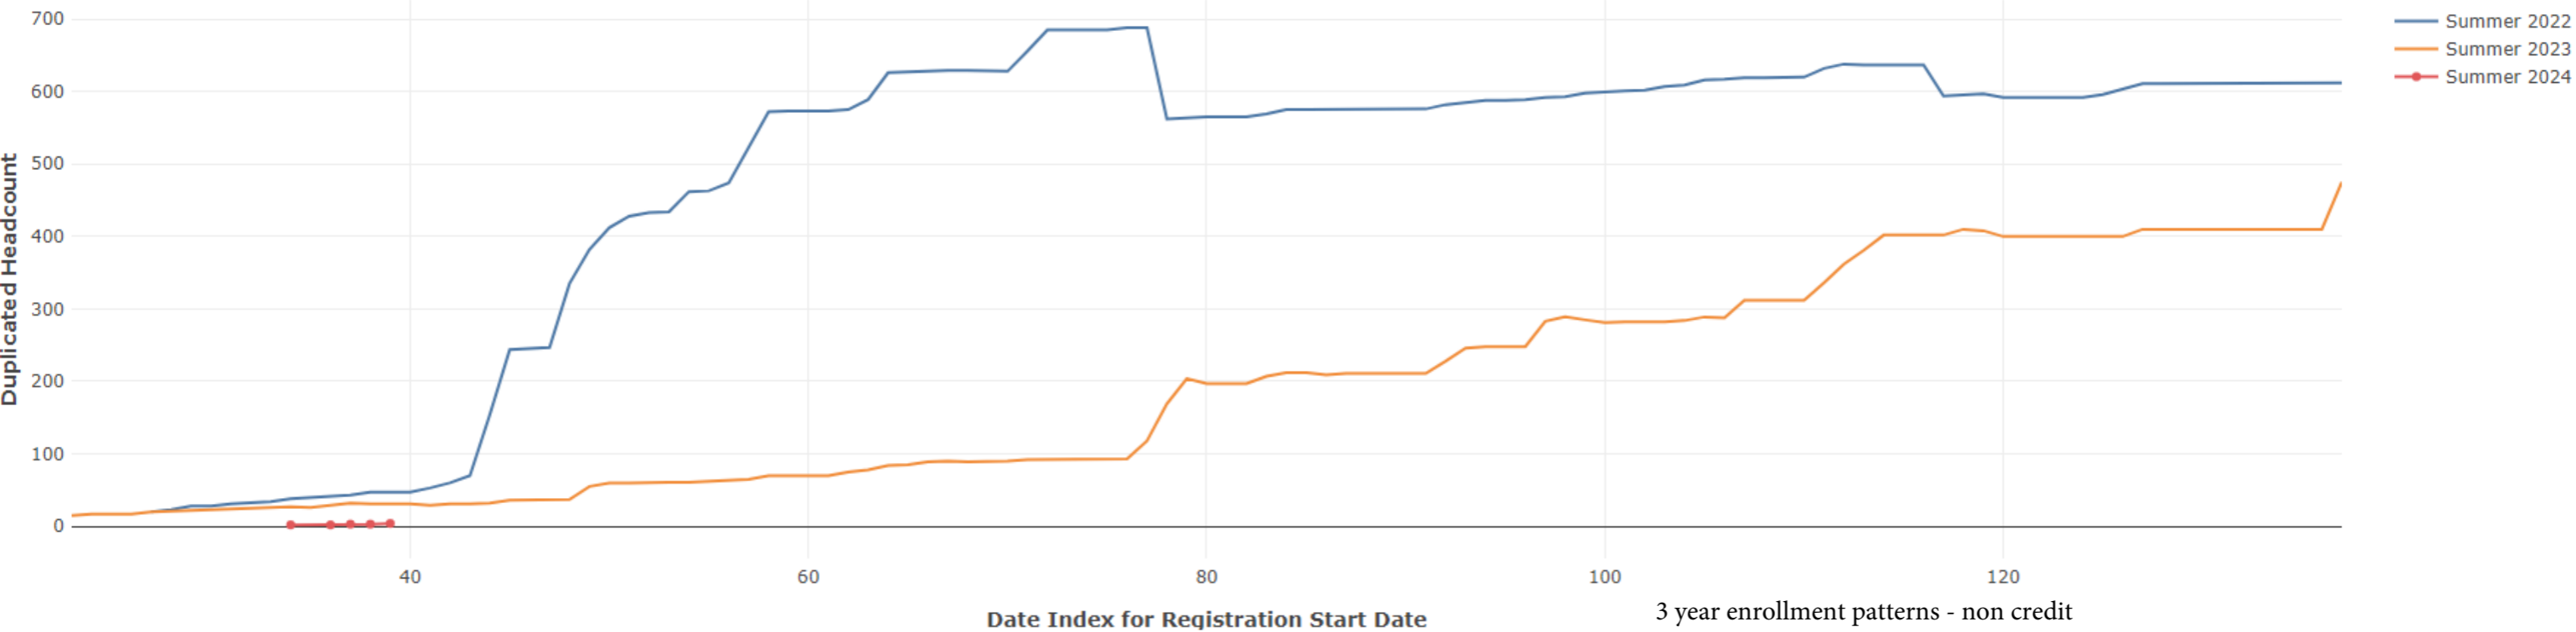

Summer Enrollment Report as of 04/29/2024

Summer Term: 3 Year Credit Enrollments

Summer Term: 3 Year Non Credit Enrollments

Summer Term: 3 Year Credit FTEs

Summer Term: 3 Year Non Credit FTEs

Report Filters Academic Level is Credit Academic Years Ago is in list (0, 1, 2) Date Index for Registration Start Date : All Enrolled is Yes Semester is Summer

Measures Duplicated Headcount

Report Filters

Academic Level is Non Credit

Academic Years Ago is in list (0, 1, 2)

Date Index for Registration Start Date : All

Enrolled is Yes

Semester is Summer

Measures

Duplicated Headcount

3 year enrollment patterns - non credit