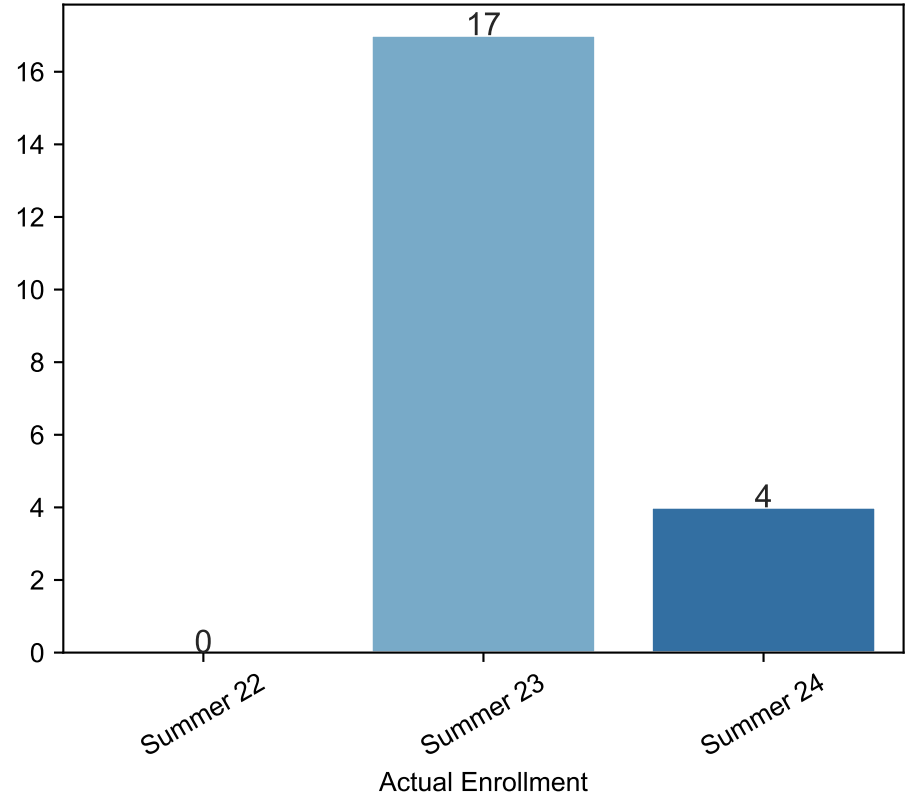

Summer Enrollment Report as of 04/29/2024

Summer Term: 3 Year Credit Enrollments

Summer Term: 3 Year Non Credit Enrollments

Summer Term: 3 Year Credit FTEs

Summer Term: 3 Year Non Credit FTEs

Report Filters Academic Level is Credit Academic Years Ago is in list (0, 1, 2) Date Index for Registration Start Date : All Enrolled is Yes Semester is Summer

Measures Duplicated Headcount

Report Filters

Academic Level is Non Credit

Academic Years Ago is in list (0, 1, 2)

Date Index for Registration Start Date : All

Enrolled is Yes

Semester is Summer

Measures