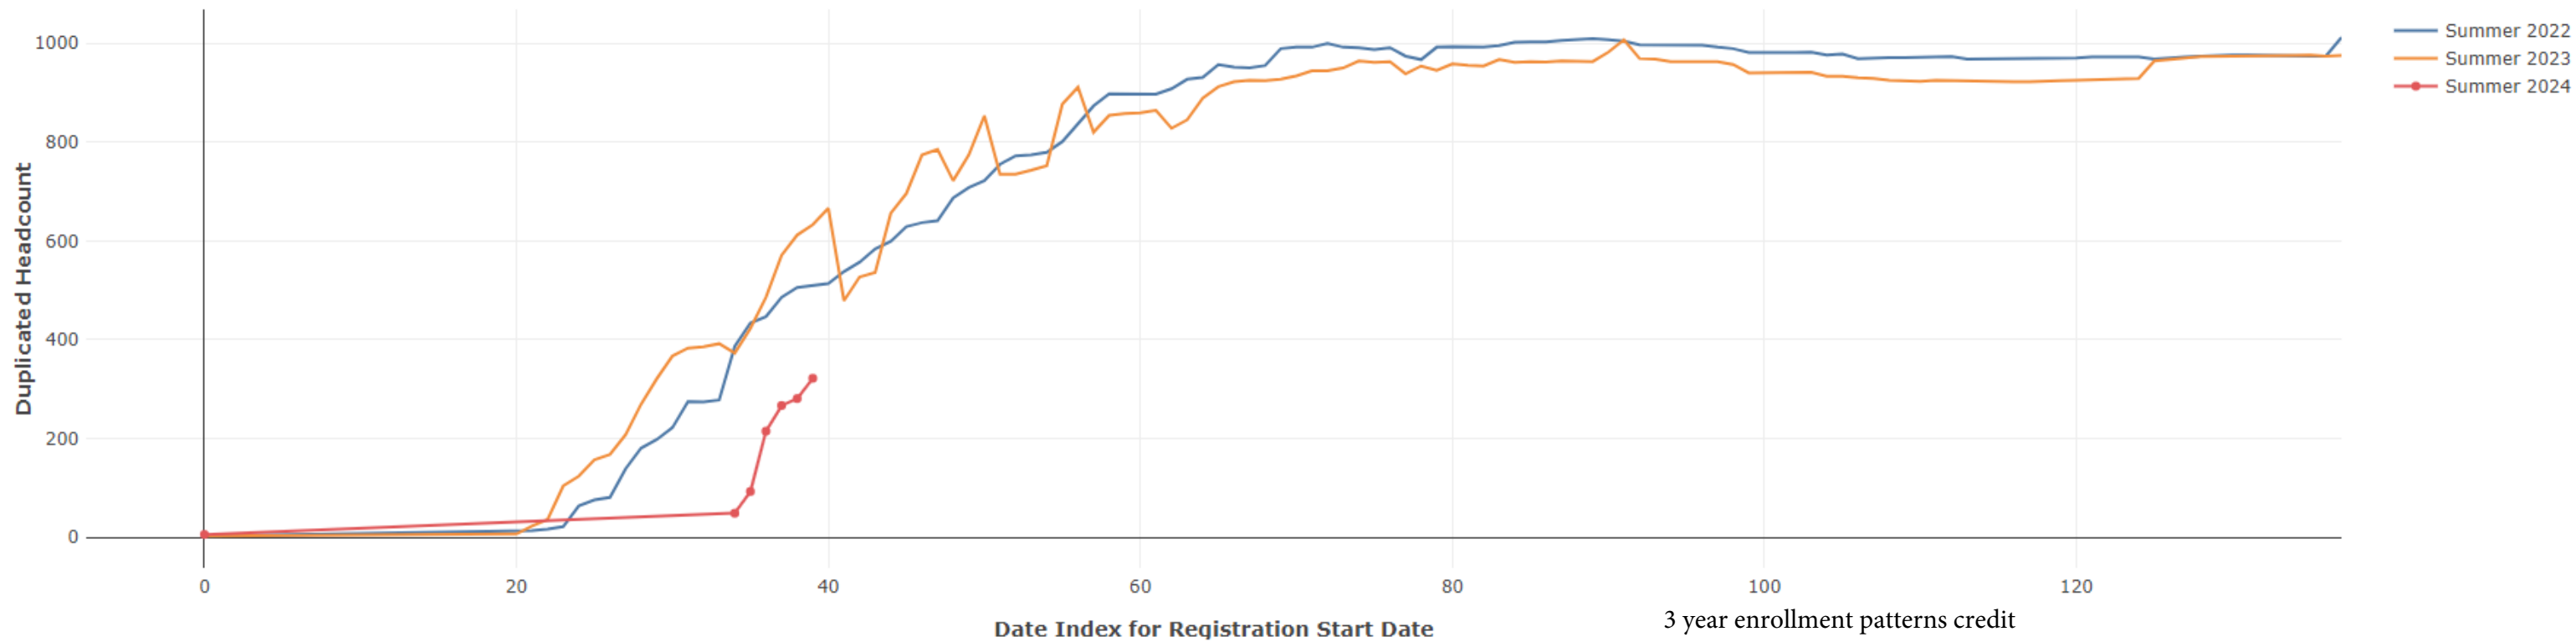

Summer Enrollment Report as of 04/29/2024

Summer Term: 3 Year Credit Enrollments

Summer Term: 3 Year Non Credit Enrollments

Summer Term: 3 Year Credit FTEs

Summer Term: 3 Year Non Credit FTEs

Report Filters Academic Level is Credit Academic Years Ago is in list (0, 1, 2) Date Index for Registration Start Date : All Enrolled is Yes Semester is Summer

Measures Duplicated Headcount

Report Filters

Academic Level is Non Credit

Academic Years Ago is in list (0, 1, 2)

Date Index for Registration Start Date : All

Enrolled is Yes

Semester is Summer

Measures