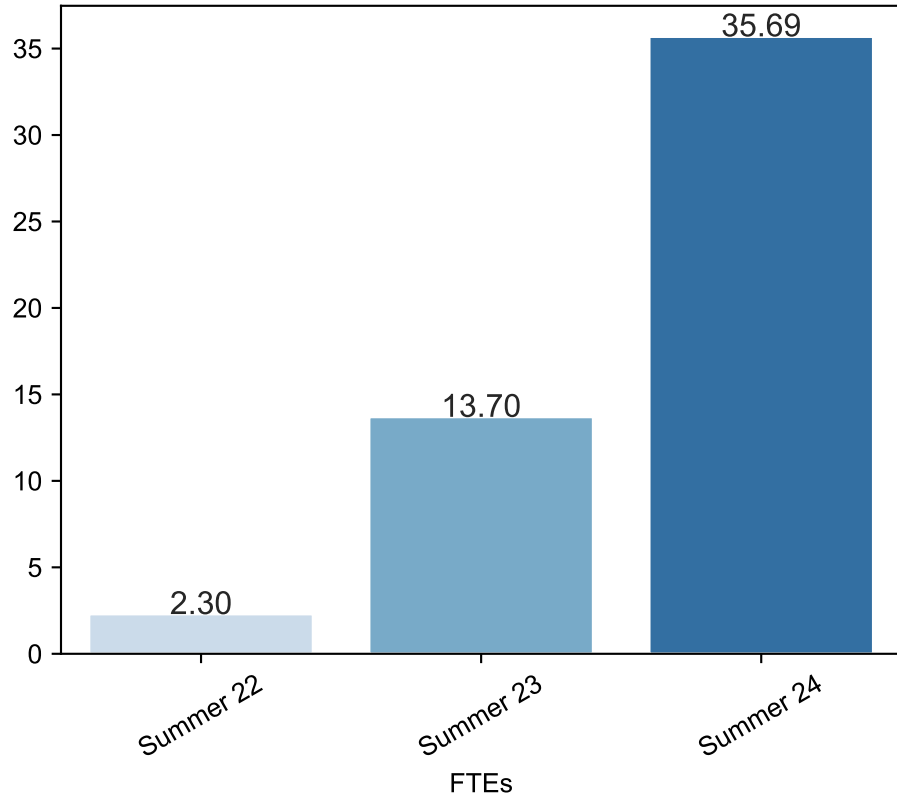

Summer Enrollment Report as of 04/29/2024

Summer Term: 3 Year Credit Enrollments

Summer Term: 3 Year Non Credit Enrollments

Summer Term: 3 Year Credit FTEs

Summer Term: 3 Year Non Credit FTEs

Report Filters Academic Level is Credit Academic Years Ago is in list (0, 1, 2) Date Index for Registration Start Date : All Enrolled is Yes Semester is Summer

Measures Duplicated Headcount

Report Filters

Academic Level is Non Credit

Academic Years Ago is in list (0, 1, 2)

Date Index for Registration Start Date : All

Enrolled is Yes

Semester is Summer

Measures