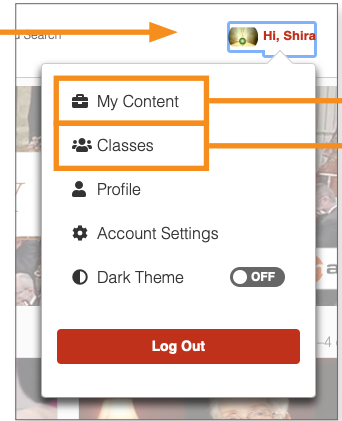

Sort Searches

by relevance, copyright date, A to Z, or most viewed

Search from Google Chrome

Get the Chrome extension—as you perform searches in Google, relevant results from *Films On Demand* will automatically populate a widget to the right of your results

Record URL and Export All Titles

Use the **Page Link** to send a direct link to your search results via email or LMS

Use **Export All Titles** to download an Excel spreadsheet of all of the titles in your search, so you can sort as you like

Create a User Account

Customize Your Preferences

Create a user account to customize a variety of helpful settings:

- Citation Type
- Google Translate Language
- Embed Code Size
- Playlist Settings
- Video Playback Settings (including HD, autoplay, and continuous play settings)
- Page Tool Settings (including which ones you want to appear and in which order)
- Caption Settings (including font size, style, color and whether you want them to show up by default)

You can also switch from light to dark background. NOTE: this feature resets after you log out.

It's quick, easy, and free to set up a user account!

Classes allow you to set up an entire course of content and share with a specific class / group of students.