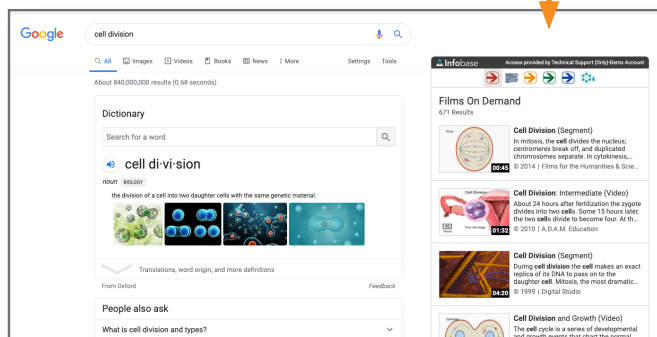

Advanced Search

lets you narrow your search using AND / OR / NOT boolean operators, plus filter by producer, language, copyright, subject, closed captioning, and other criteria before you begin searching

Sort Searches

by relevance, copyright date, A to Z, or most viewed

Search from Google Chrome

Get the Chrome extension—as you perform searches in Google, relevant results from *Films On Demand* will automatically populate a widget to the right of your results