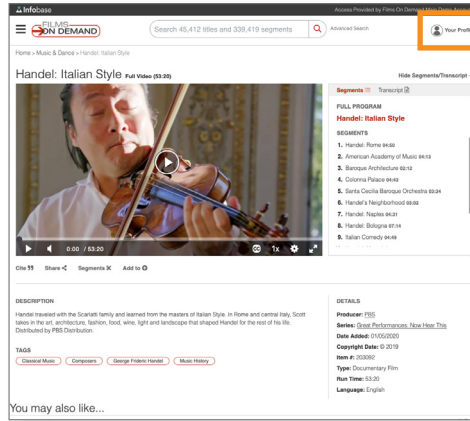

Sort Searches

by relevance, copyright date, A to Z, or most viewed

Search from Google Chrome

Get the Chrome extension—as you perform searches in Google, relevant results from *Films On Demand* will automatically populate a widget to the right of your results

Record URL and Export All Titles

Use the **Page Link** to send a direct link to your search results via email or LMS

Use **Export All Titles** to download an Excel spreadsheet of all of the titles in your search, so you can sort as you like

Create a User Account

Customize Your Preferences

Create a user account to customize a variety of helpful settings:

- Citation Type
- Google Translate Language
- Embed Code Size
- Playlist Settings
- Video Playback Settings (including HD, autoplay, and continuous play settings)
- Page Tool Settings (including which ones you want to appear and in which order)
- Caption Settings (including font size, style, color and whether you want them to show up by default)

You can also switch from light to dark background. NOTE: this feature resets after you log out.

It's quick, easy, and free to set up a user account!

Classes allow you to set up an entire course of content and share with a specific class / group of students.