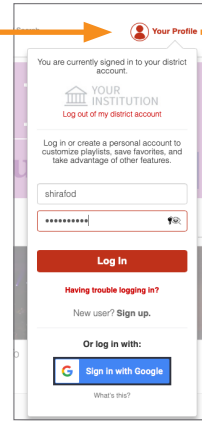

Sort Searches

by relevance, copyright date, A to Z, or most viewed

Search from Google Chrome

Get the Chrome extension—as you perform searches in Google, relevant results from *Films On Demand* will automatically populate a widget to the right of your results

Record URL and Export All Titles

Use the **Page Link** to send a direct link to your search results via email or LMS

Use **Export All Titles** to download an Excel spreadsheet of all of the titles in your search, so you can sort as you like

Create a User Account

Customize Your Preferences

Create a user account to customize a variety of helpful settings:

- Citation Type
- Google Translate Language
- Embed Code Size
- Playlist Settings
- Video Playback Settings (including HD, autoplay, and continuous play settings)
- Page Tool Settings (including which ones you want to appear and in which order)
- Caption Settings (including font size, style, color and whether you want them to show up by default)

You can also switch from light to dark background. NOTE: this feature resets after you log out.

It's quick, easy, and free to set up a user account!

Classes allow you to set up an entire course of content and share with a specific class / group of students.