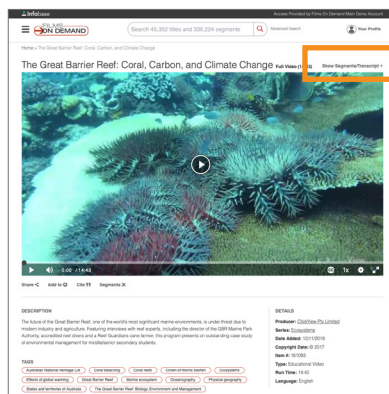

Want a bigger player without using full screen mode?

This is the size of the player if you hide segments / transcripts

You can also switch from light to dark background in your user account