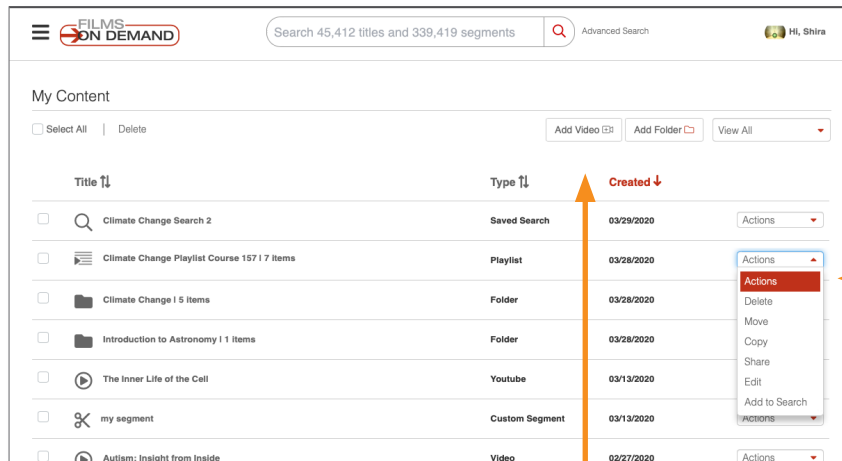

Record URL and Export All Titles

Use the **Page Link** to send a direct link to your search results via email or LMS

Use **Export All Titles** to download an Excel spreadsheet of all of the titles in your search, so you can sort as you like

Create a User Account

Customize Your Preferences

Create a user account to customize a variety of helpful settings:

- Citation Type
- Google Translate Language
- Embed Code Size
- Playlist Settings
- Video Playback Settings (including HD, autoplay, and continuous play settings)
- Page Tool Settings (including which ones you want to appear and in which order)
- Caption Settings (including font size, style, color and whether you want them to show up by default)

You can also switch from light to dark background. NOTE: this feature resets after you log out.

It's quick, easy, and free to set up a user account!

Classes allow you to set up an entire course of content and share with a specific class / group of students.