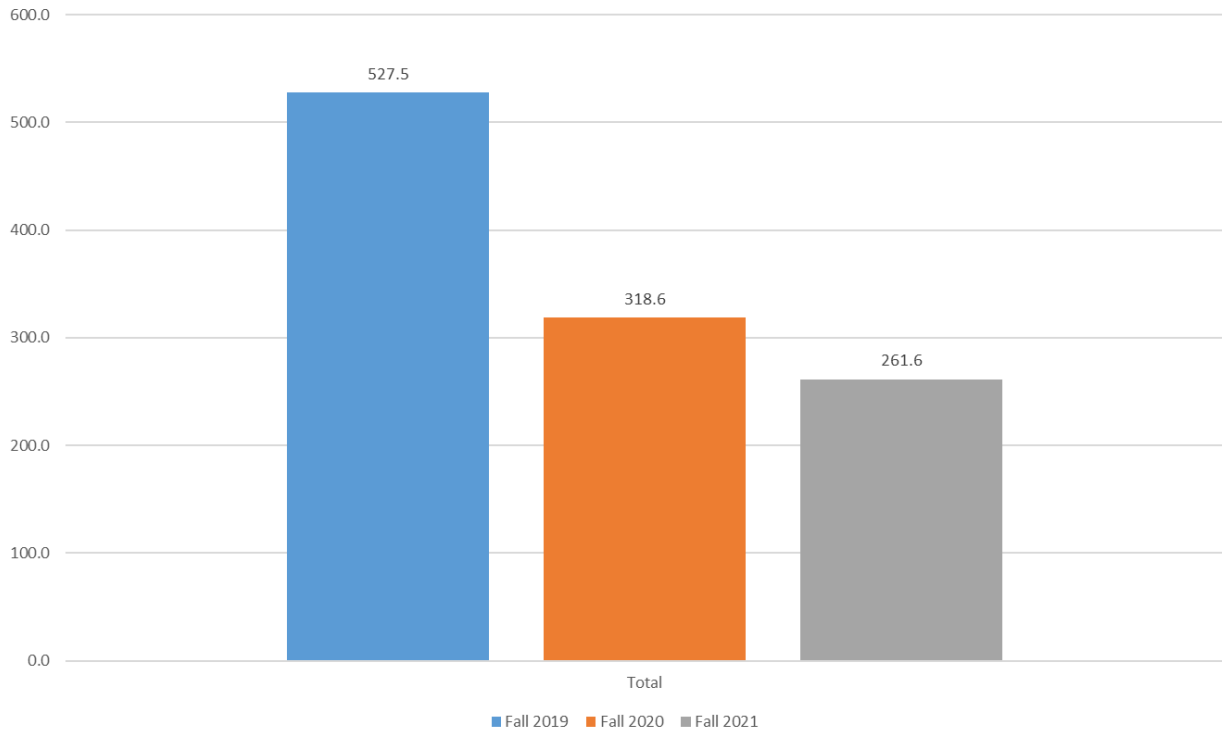

## College of the Siskiyous Fall Enrollments Information: 2<sup>nd</sup> Week of July 2021

### Fall FTES Comparison - Credit

As of the Second Monday in July 2021 with corresponding dates in 2020 and 2019