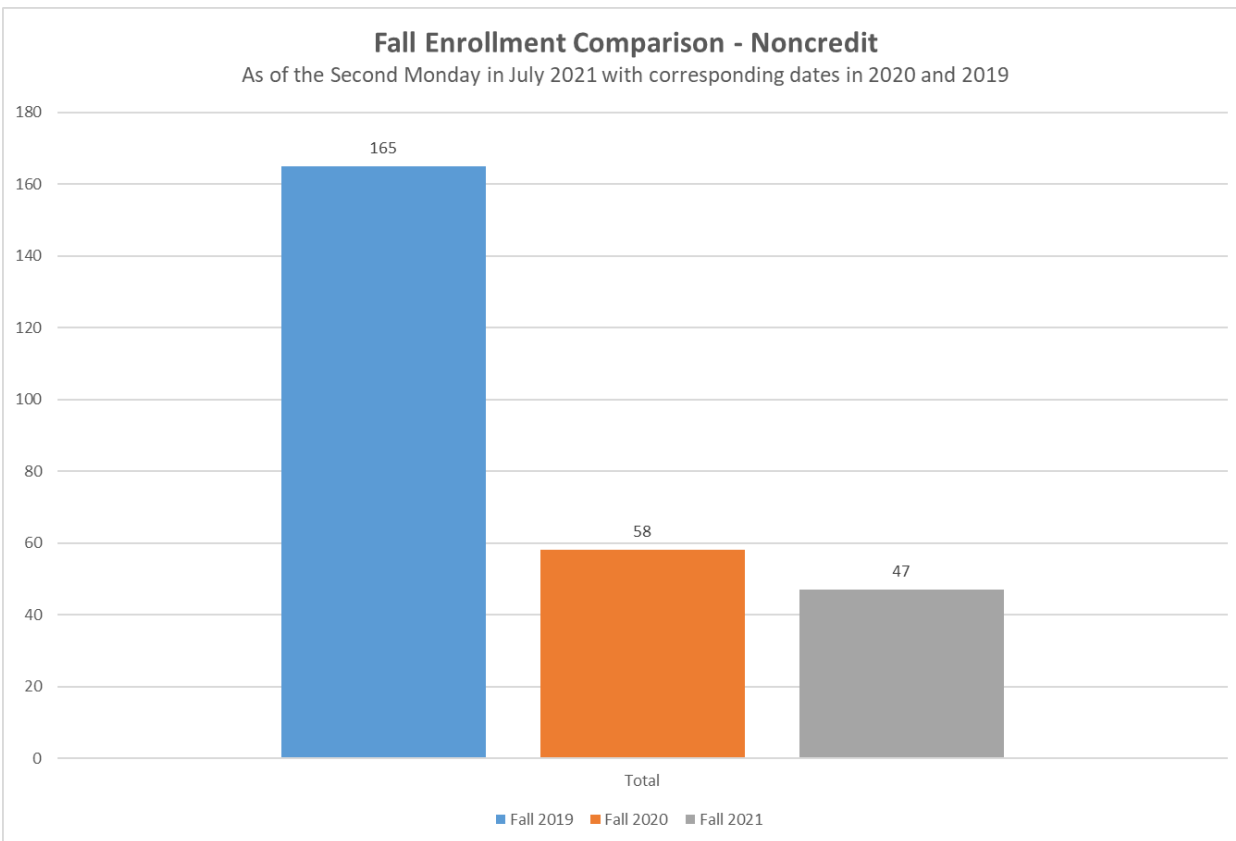

## College of the Siskiyous Fall Enrollments Information: 2<sup>nd</sup> Week of July 2021

### Fall FTES Comparison - Credit

As of the Second Monday in July 2021 with corresponding dates in 2020 and 2019