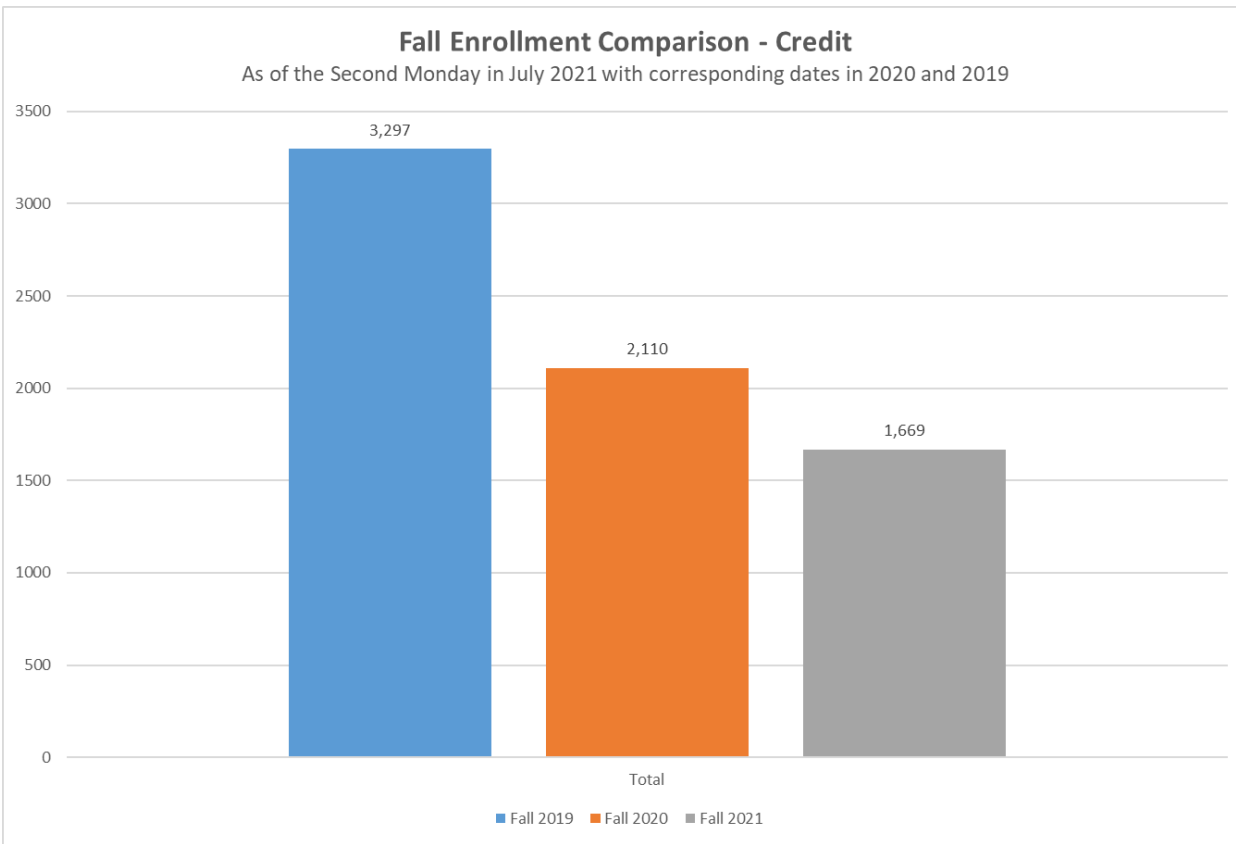

## College of the Siskiyous Fall Enrollments Information: 2<sup>nd</sup> Week of July 2021

### Fall FTES Comparison - Credit

As of the Second Monday in July 2021 with corresponding dates in 2020 and 2019