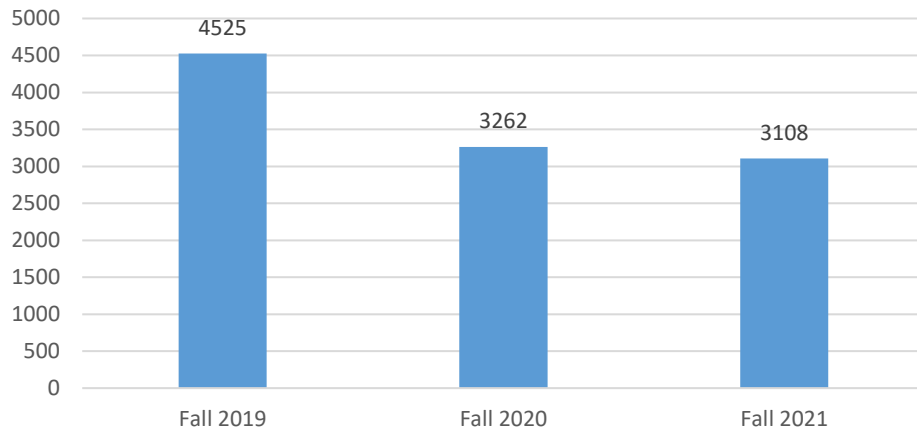

College of the Siskiyous Enrollment Reports – October 11, 2021

Credit Enrollments as of 10/11/2021 with Corresponding Dates in 2020 and 2019

Noncredit Enrollments as of 10/11/2021 with Corresponding Dates in 2020 and 2019