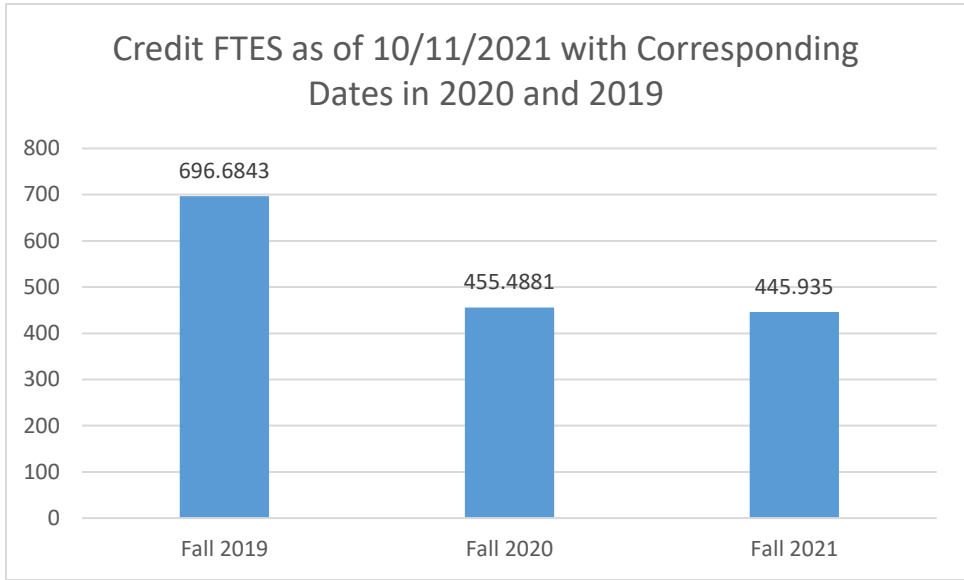

College of the Siskiyous Enrollment Reports – October 11, 2021

Credit Enrollments as of 10/11/2021 with Corresponding Dates in 2020 and 2019

Noncredit Enrollments as of 10/11/2021 with Corresponding Dates in 2020 and 2019