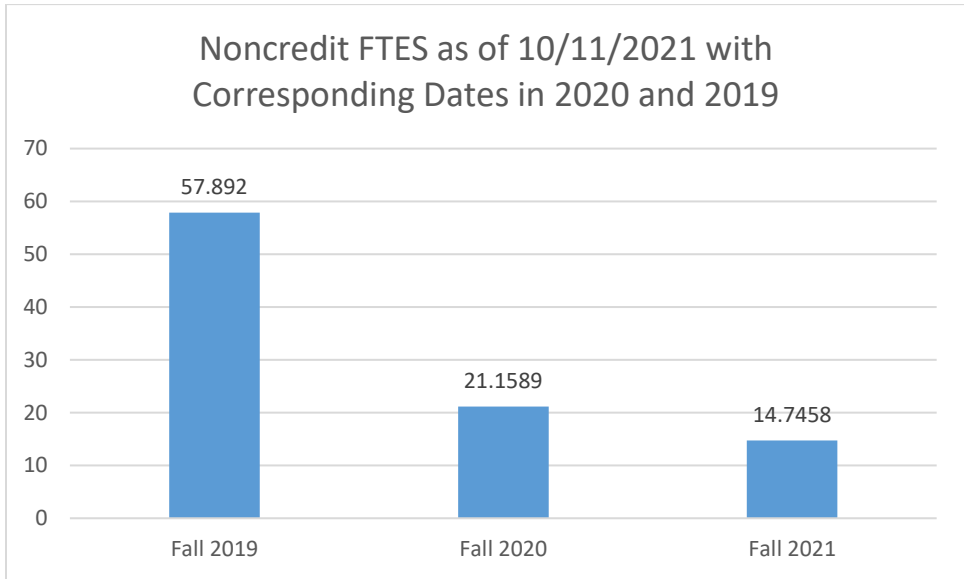

College of the Siskiyous Enrollment Reports – October 11, 2021

Credit Enrollments as of 10/11/2021 with Corresponding Dates in 2020 and 2019

Noncredit Enrollments as of 10/11/2021 with Corresponding Dates in 2020 and 2019