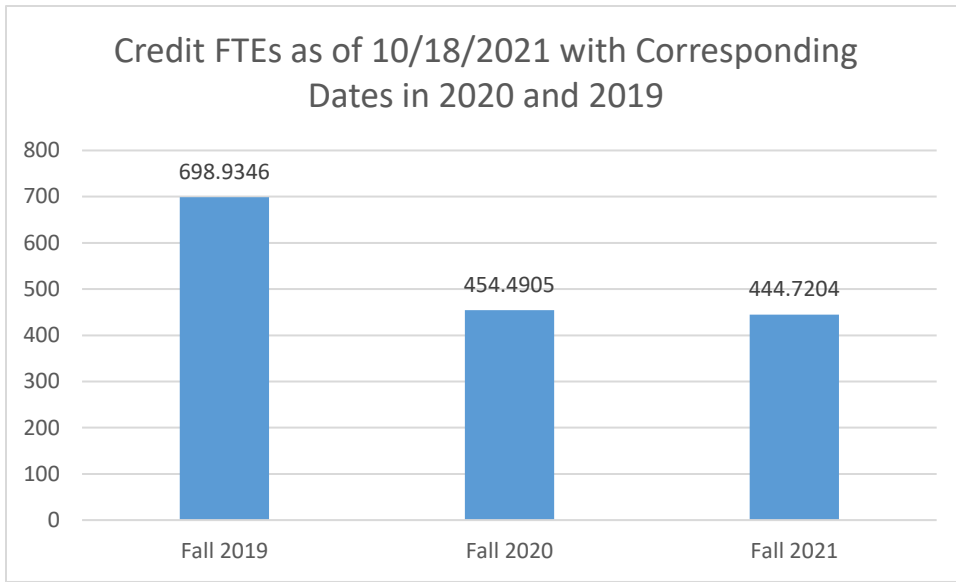

College of the Siskiyous Enrollment Report: 10/18/2021

Credit Enrollments as of 10/18/2021 with Corresponding Dates in 2020 and 2019

Noncredit Enrollments as of 10/18/2021 with Corresponding Dates in 2020 and 2019