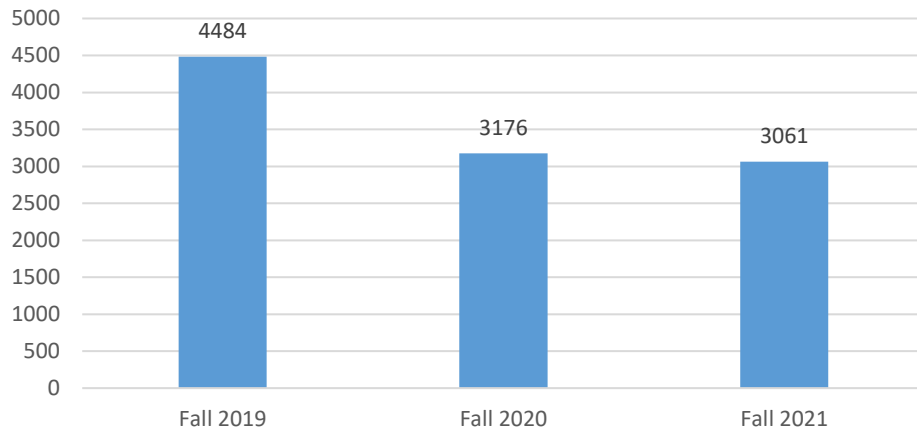

College of the Siskiyous Enrollment Report: 10/25/2021

Credit Enrollments as of 10/25/2021 with Corresponding Dates in 2020 and 2019

Noncredit Enrollments as of 10/25/2021 with Corresponding Dates in 2020 and 2019