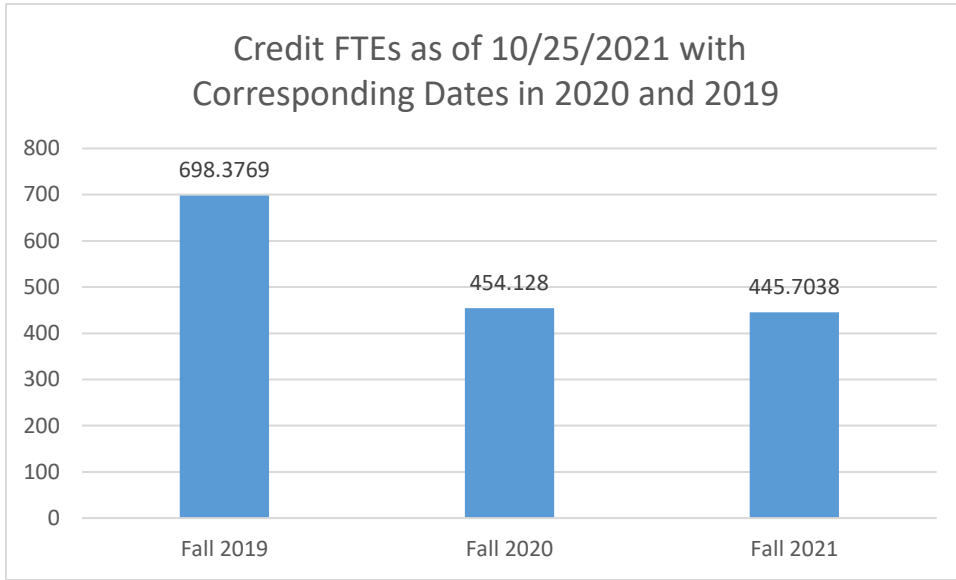

College of the Siskiyous Enrollment Report: 10/25/2021

Credit Enrollments as of 10/25/2021 with Corresponding Dates in 2020 and 2019

Noncredit Enrollments as of 10/25/2021 with Corresponding Dates in 2020 and 2019