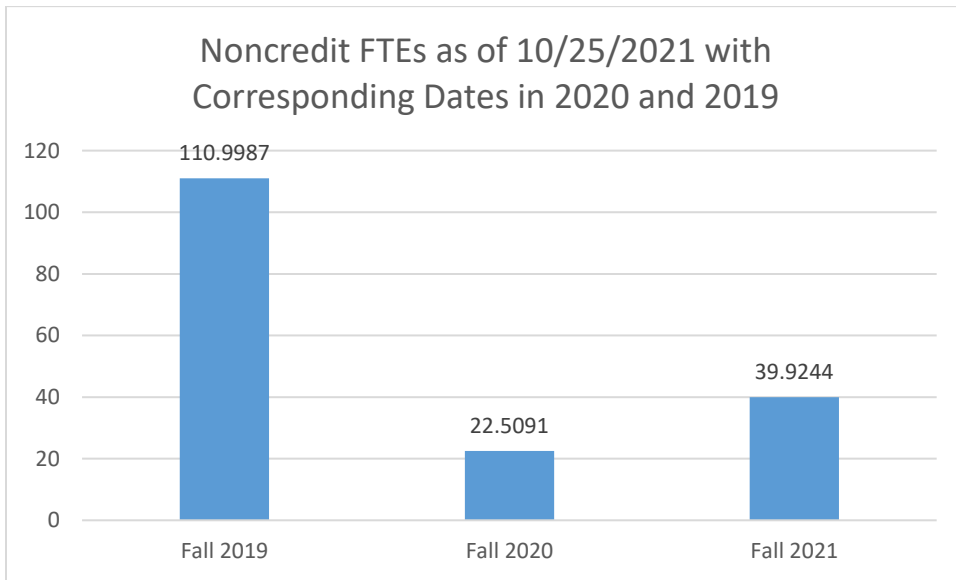

College of the Siskiyous Enrollment Report: 10/25/2021

Credit Enrollments as of 10/25/2021 with Corresponding Dates in 2020 and 2019

Noncredit Enrollments as of 10/25/2021 with Corresponding Dates in 2020 and 2019