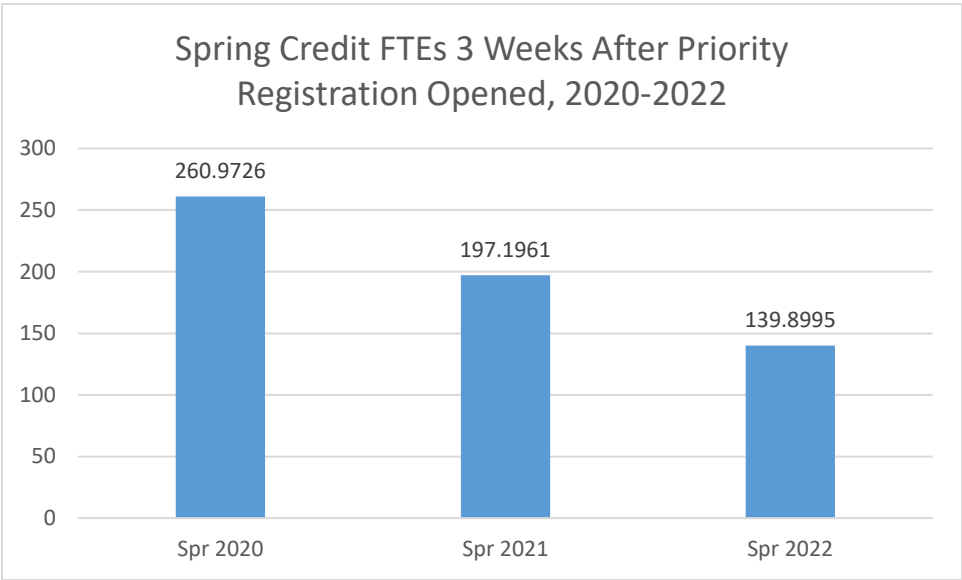

College of the Siskiyous Spring Enrollment Report: 11-29-21

Spring Credit Enrollments 3 Weeks After Priority Registration Opened, 2020-2022

Spring Noncredit Enrollments 3 Weeks After Priority Registration Opened, 2020-2022