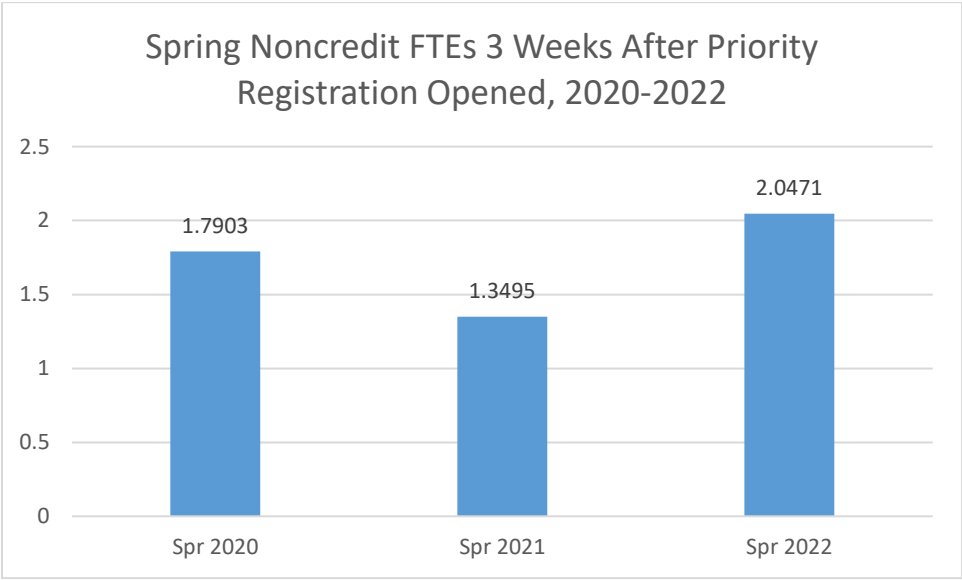

College of the Siskiyous Spring Enrollment Report: 11-29-21

Spring Credit Enrollments 3 Weeks After Priority Registration Opened, 2020-2022

Spring Noncredit Enrollments 3 Weeks After Priority Registration Opened, 2020-2022