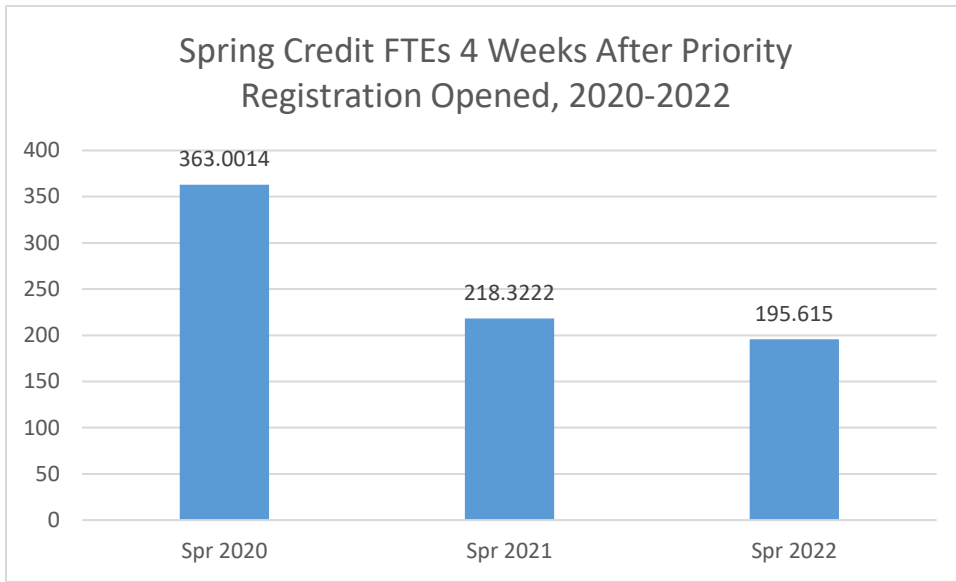

College of the Siskiyous Enrollment Report: 12-07-21

Spring Credit Enrollments 4 Weeks After Priority Registration Opened, 2020-2022

Spring Noncredit Enrollments 4 Weeks After Priority Registration Opened, 2020-2022