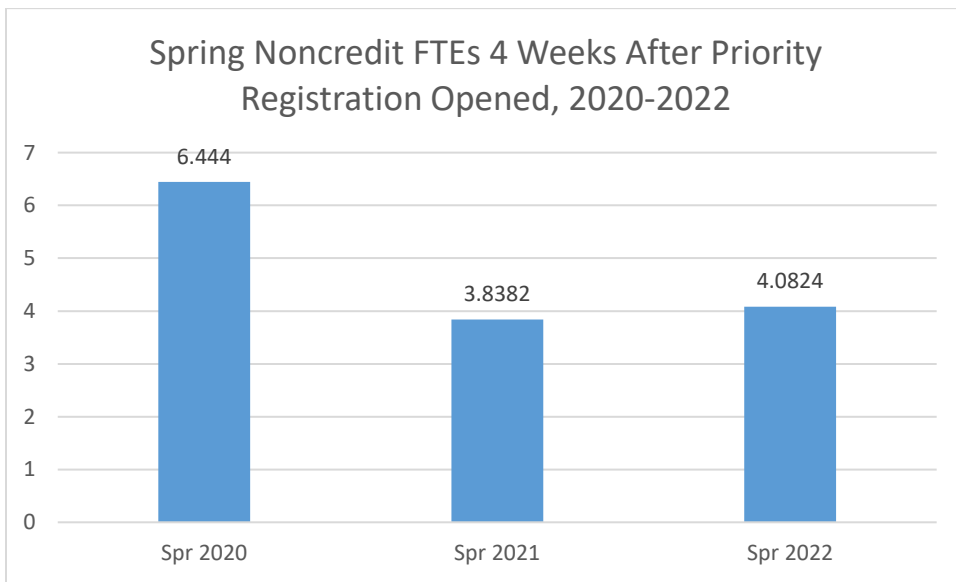

College of the Siskiyous Enrollment Report: 12-07-21

Spring Credit Enrollments 4 Weeks After Priority Registration Opened, 2020-2022

Spring Noncredit Enrollments 4 Weeks After Priority Registration Opened, 2020-2022