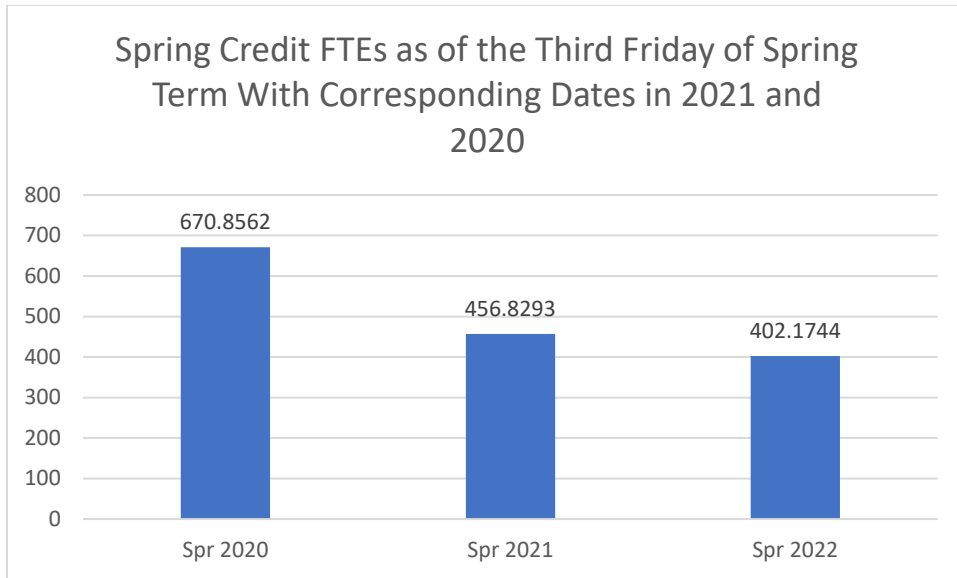

College of the Siskiyous Enrollment Report 2-18-22:

Spring Credit Enrollments as of the Third Friday of Spring Term With Corresponding Dates in 2021 and 2020

Spring Noncredit Enrollments as of the Third Friday of Spring Term With Corresponding Dates in 2021 and 2020