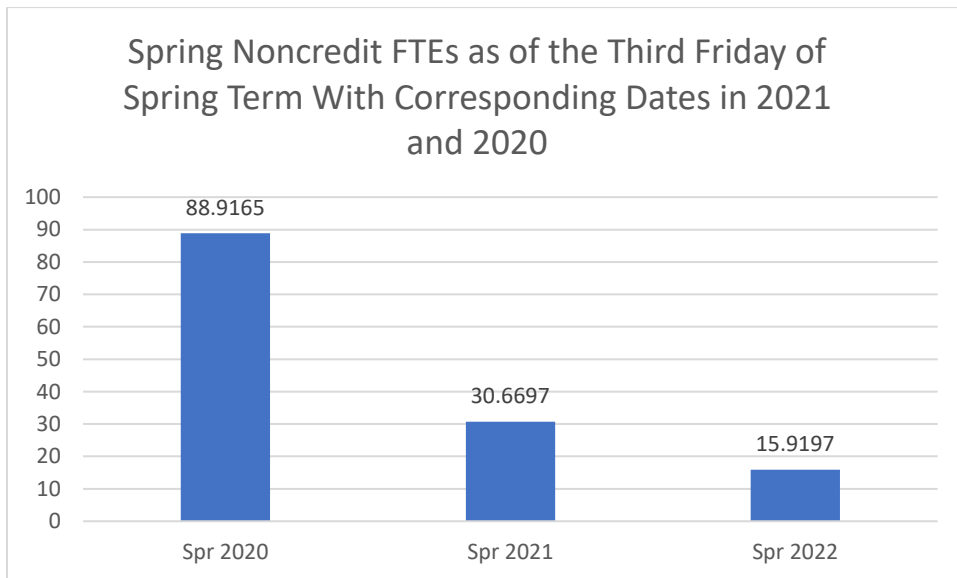

College of the Siskiyous Enrollment Report 2-18-22:

Spring Credit Enrollments as of the Third Friday of Spring Term With Corresponding Dates in 2021 and 2020

Spring Noncredit Enrollments as of the Third Friday of Spring Term With Corresponding Dates in 2021 and 2020