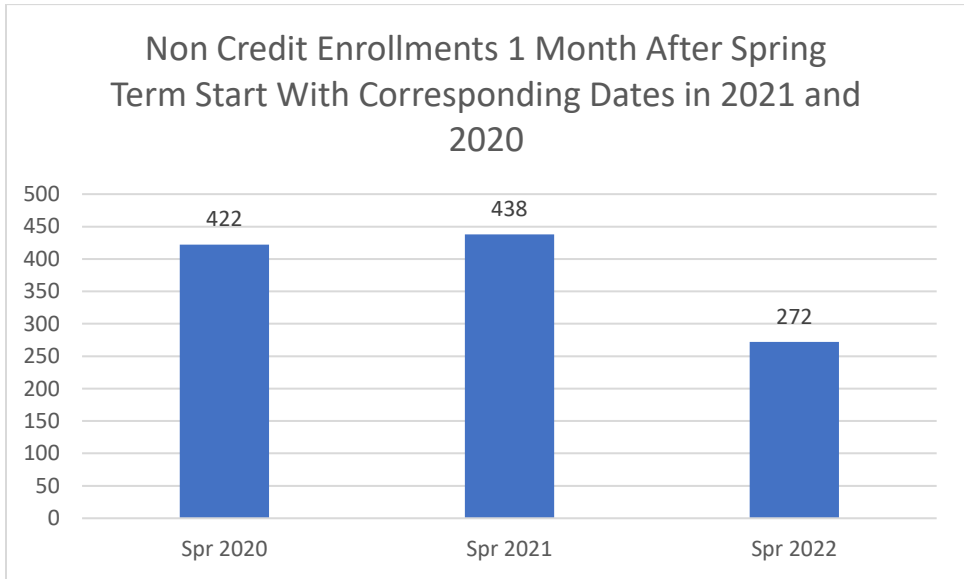

College of the Siskiyous Enrollment Report: 2-28-22

Credit FTEs 1 Month After Spring Term Start With Corresponding Dates in 2021 and 2020

Non Credit FTEs 1 Month After Spring Term Start With Corresponding Dates in 2021 and 2020