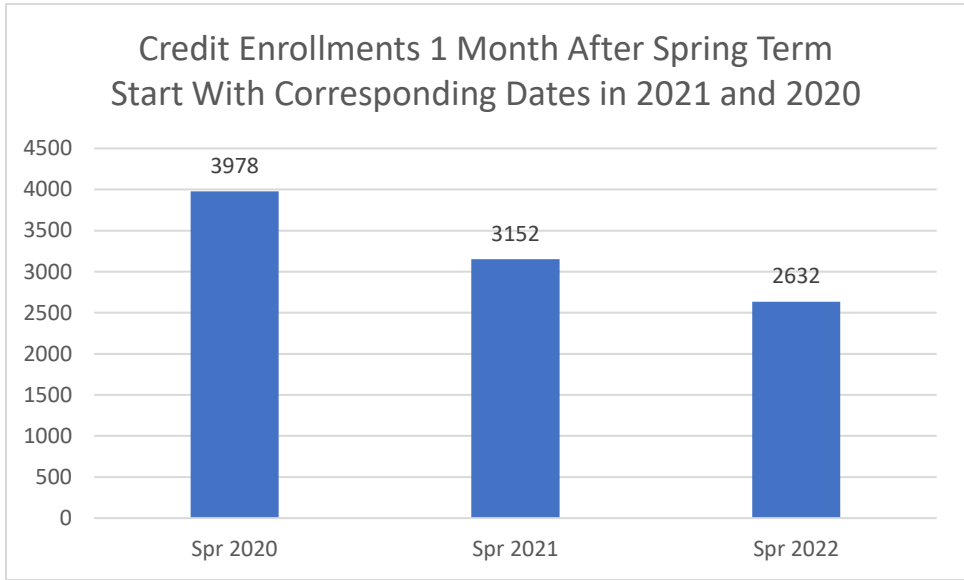

College of the Siskiyous Enrollment Report: 2-28-22

Credit FTEs 1 Month After Spring Term Start With Corresponding Dates in 2021 and 2020

Non Credit FTEs 1 Month After Spring Term Start With Corresponding Dates in 2021 and 2020