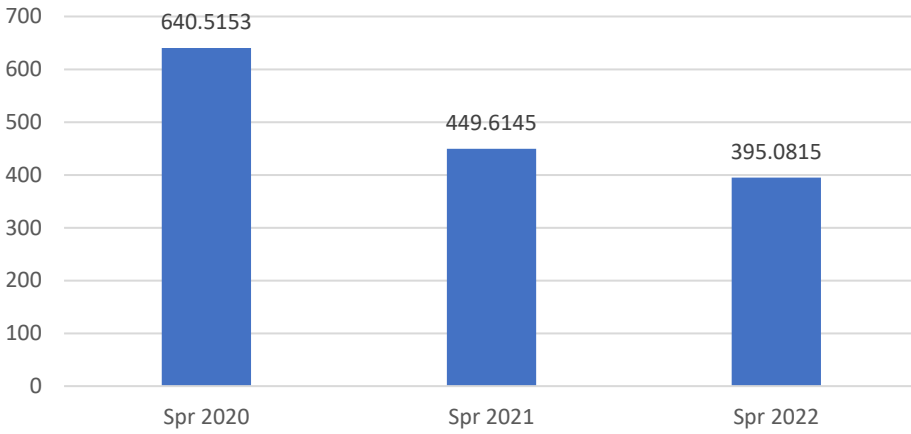

College of the Siskiyous Enrollment Report: 2-28-22

Credit FTEs 1 Month After Spring Term Start With Corresponding Dates in 2021 and 2020

Non Credit FTEs 1 Month After Spring Term Start With Corresponding Dates in 2021 and 2020