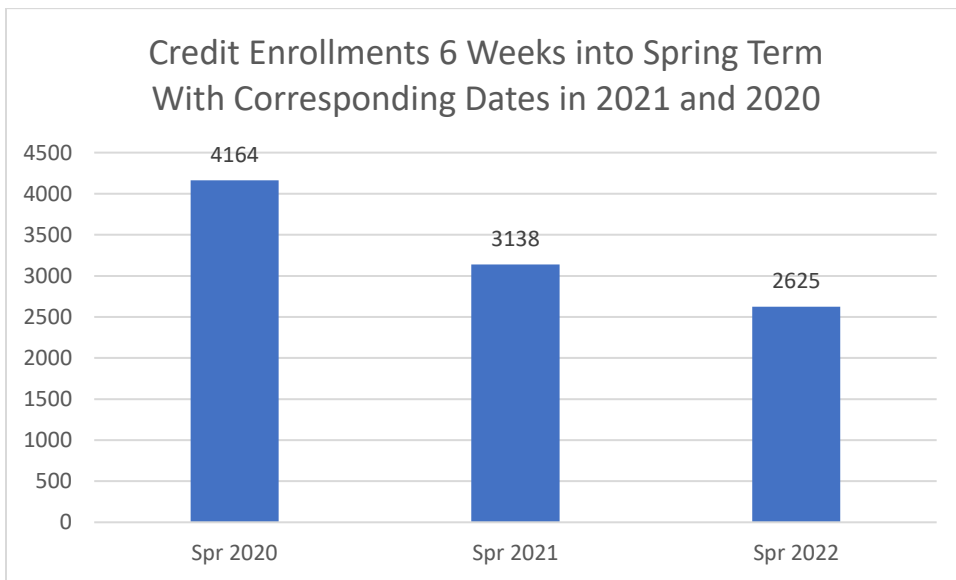

College of the Siskiyous Enrollment Report: 3-8-2022

Credit FTEs 6 Weeks into Spring Term With Corresponding Dates in 2021 and 2020

Non Credit FTEs 6 Weeks into Spring Term With Corresponding Dates in 2021 and 2020