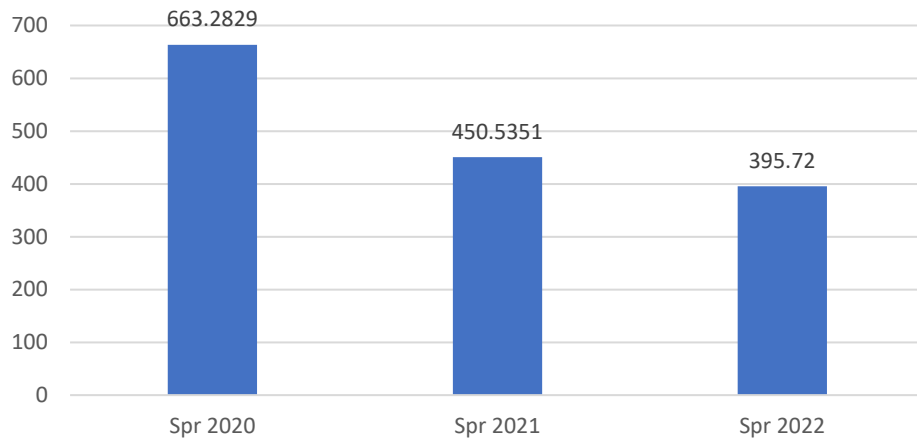

College of the Siskiyous Enrollment Report: 3-8-2022

Credit FTEs 6 Weeks into Spring Term With Corresponding Dates in 2021 and 2020

Non Credit FTEs 6 Weeks into Spring Term With Corresponding Dates in 2021 and 2020