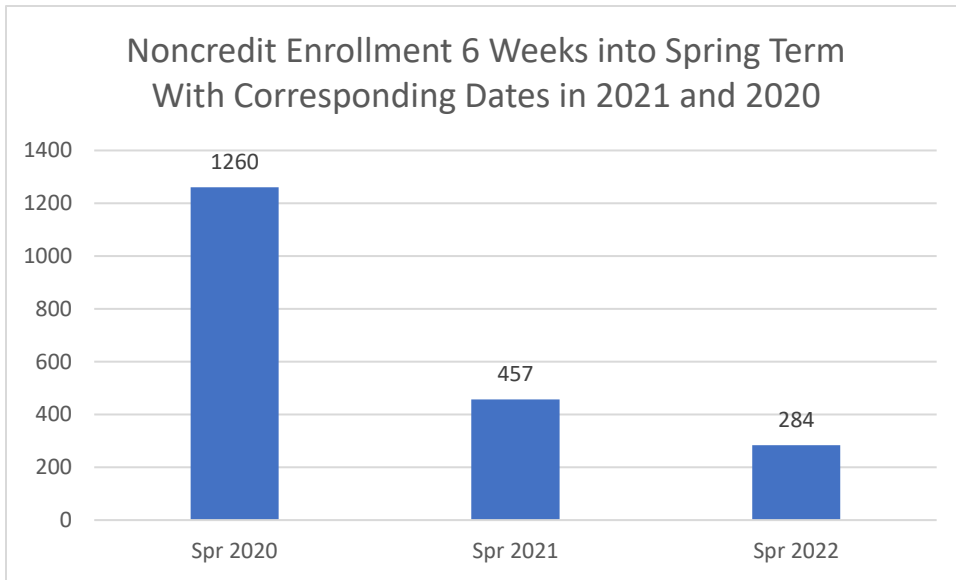

College of the Siskiyous Enrollment Report: 3-8-2022

Credit FTEs 6 Weeks into Spring Term With Corresponding Dates in 2021 and 2020

Non Credit FTEs 6 Weeks into Spring Term With Corresponding Dates in 2021 and 2020