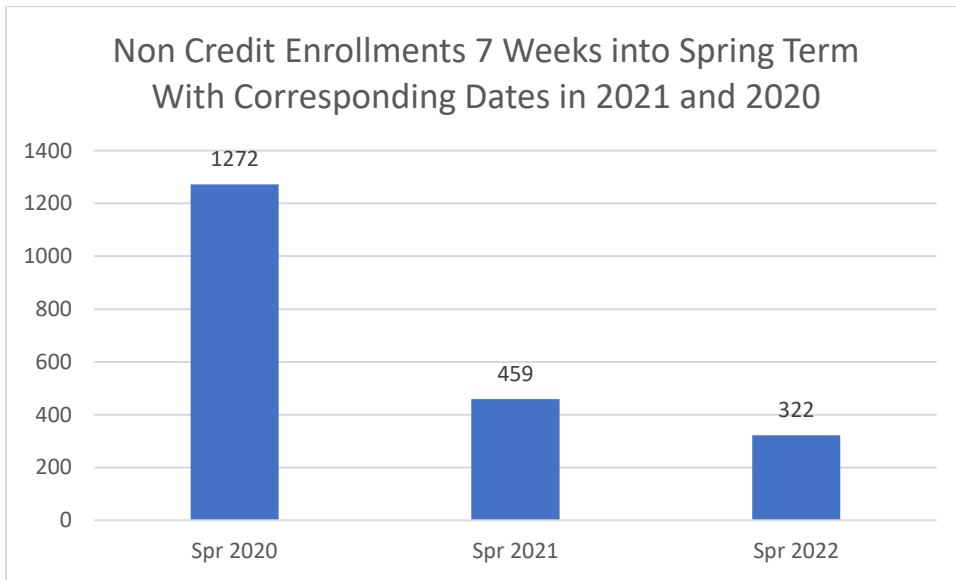

College of the Siskiyous Enrollment Report: 3-14-2022

Credit FTEs 7 Weeks into Spring Term with Corresponding Dates in 2021 and 2020

Noncredit FTEs 7 Weeks into Spring Term With Corresponding Dates in 2021 and 2020