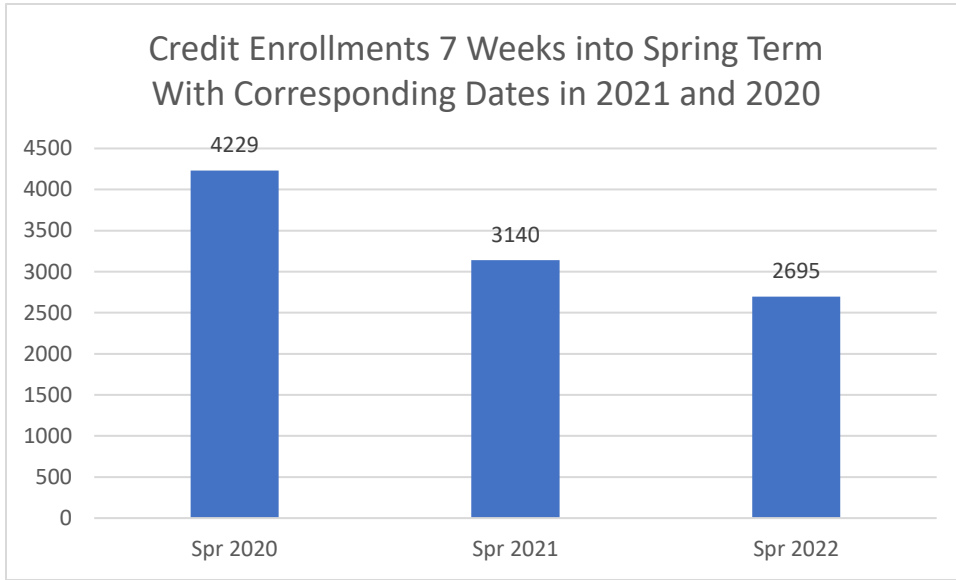

College of the Siskiyous Enrollment Report: 3-14-2022

Credit FTEs 7 Weeks into Spring Term with Corresponding Dates in 2021 and 2020

Noncredit FTEs 7 Weeks into Spring Term With Corresponding Dates in 2021 and 2020