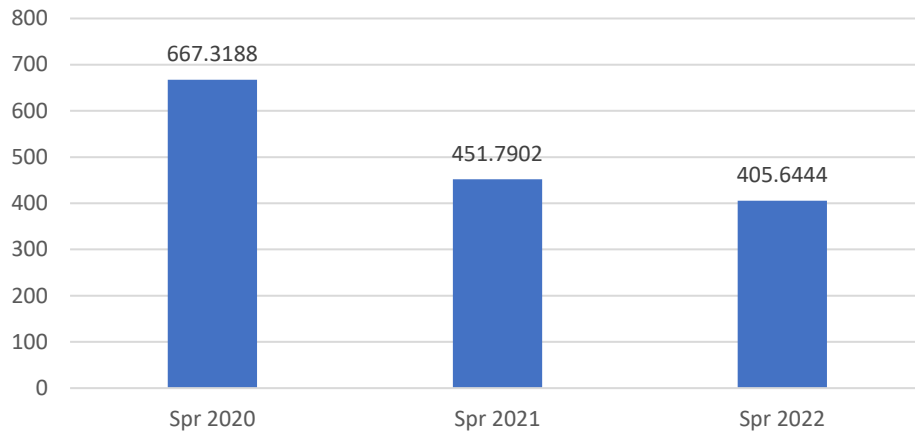

College of the Siskiyous Enrollment Report: 3-14-2022

Credit FTEs 7 Weeks into Spring Term with Corresponding Dates in 2021 and 2020

Noncredit FTEs 7 Weeks into Spring Term With Corresponding Dates in 2021 and 2020