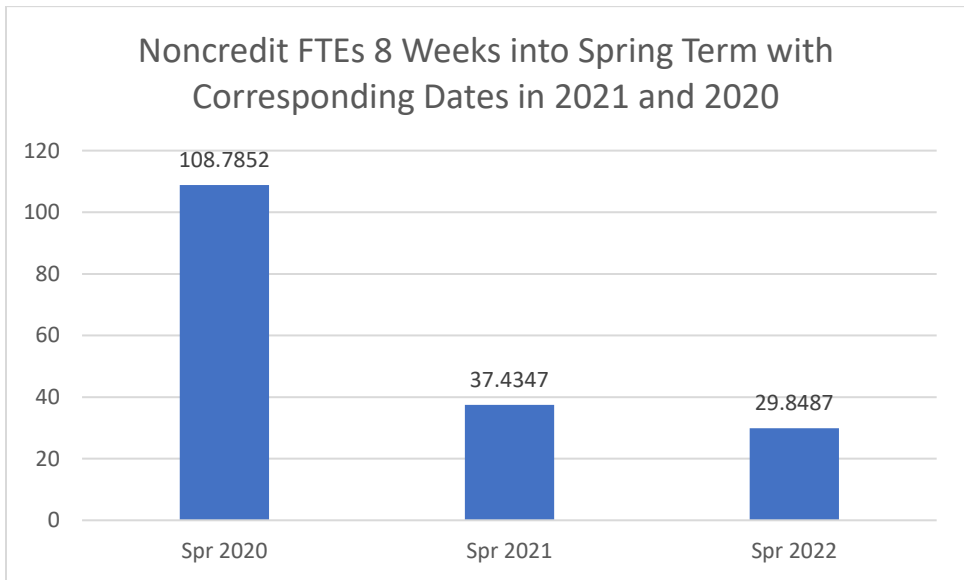

College of the Siskiyous Enrollment Report: 3-21-22

Credit Enrollments 8 Weeks into Spring Term with Corresponding Dates in 2021 and 2020

Noncredit Enrollments 8 Weeks into Spring Term with Corresponding Dates in 2021 and 2020