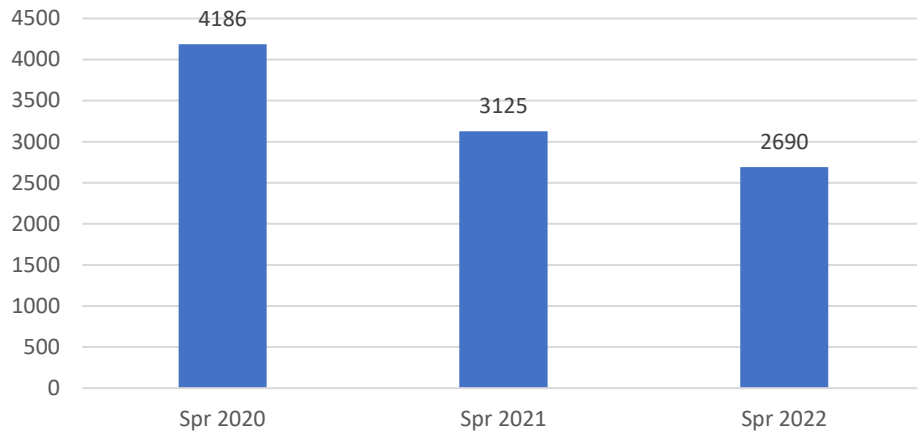

College of the Siskiyous Enrollment Report: 3-21-22

Credit Enrollments 8 Weeks into Spring Term with Corresponding Dates in 2021 and 2020

Noncredit Enrollments 8 Weeks into Spring Term with Corresponding Dates in 2021 and 2020