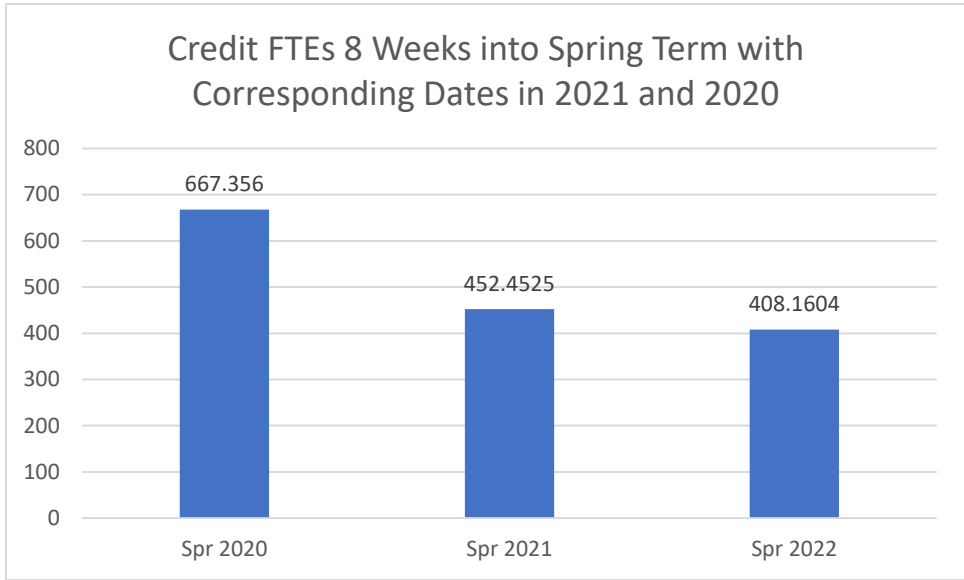

College of the Siskiyous Enrollment Report: 3-21-22

Credit Enrollments 8 Weeks into Spring Term with Corresponding Dates in 2021 and 2020

Noncredit Enrollments 8 Weeks into Spring Term with Corresponding Dates in 2021 and 2020