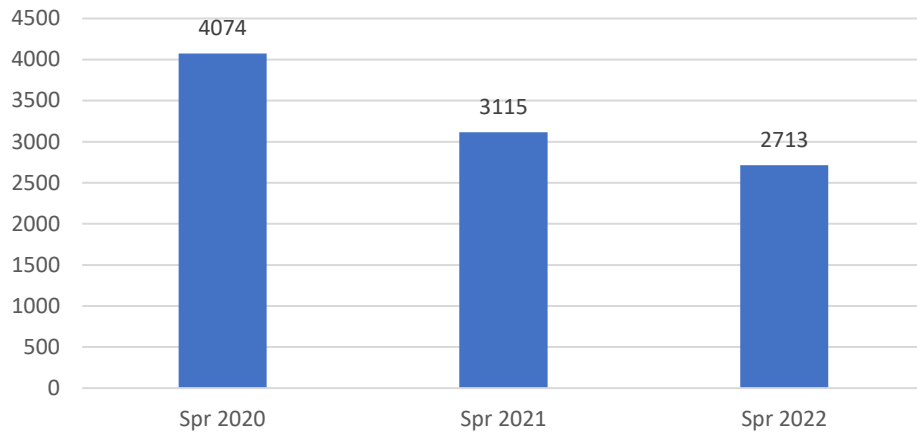

College of the Siskiyous Enrollment Report:3-28-2022

Credit Enrollments 9 Weeks into Spring Term with Corresponding Dates in 2021 and 2020

Non Credit Enrollments 9 Weeks into Spring Term with Corresponding Dates in 2021 and 2020