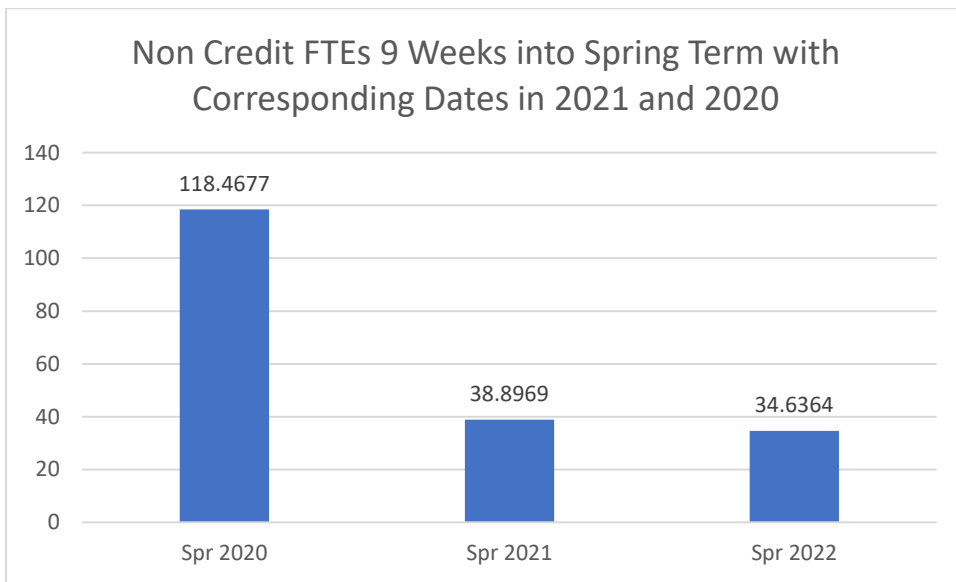

College of the Siskiyous Enrollment Report:3-28-2022

Credit Enrollments 9 Weeks into Spring Term with Corresponding Dates in 2021 and 2020

Non Credit Enrollments 9 Weeks into Spring Term with Corresponding Dates in 2021 and 2020