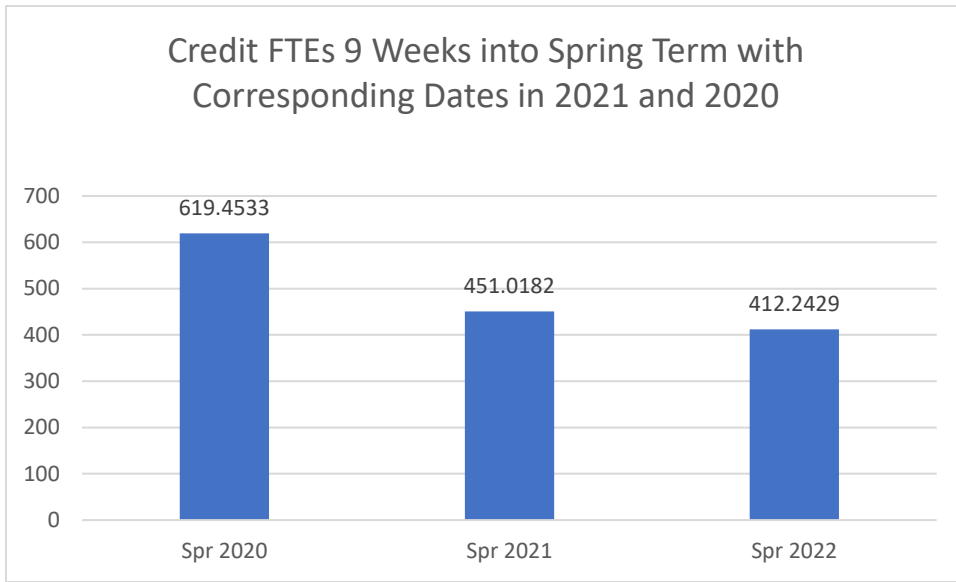

College of the Siskiyous Enrollment Report:3-28-2022

Credit Enrollments 9 Weeks into Spring Term with Corresponding Dates in 2021 and 2020

Non Credit Enrollments 9 Weeks into Spring Term with Corresponding Dates in 2021 and 2020