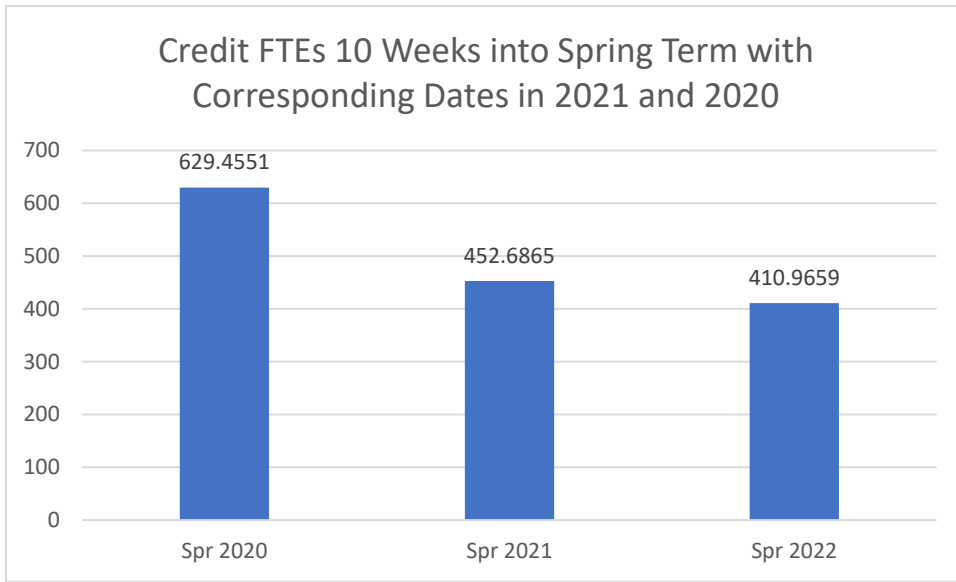

College of the Siskiyous Enrollment Report 4-4-22

Credit Enrollments 10 Weeks into Spring Term with Corresponding Dates in 2021 and 2020

Non Credit Enrollments 10 Weeks into Spring Term with Corresponding Dates in 2021 and 2020