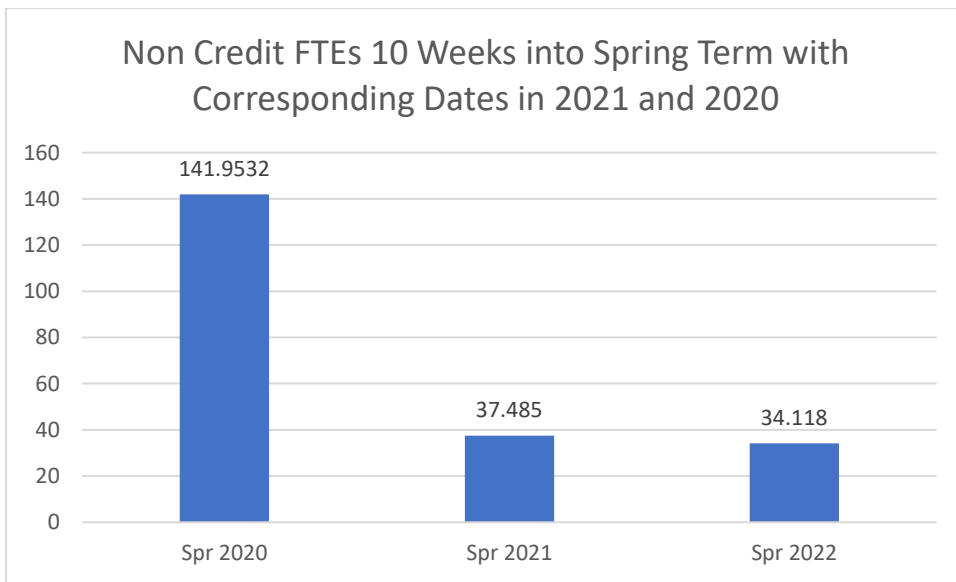

College of the Siskiyous Enrollment Report 4-4-22

Credit Enrollments 10 Weeks into Spring Term with Corresponding Dates in 2021 and 2020

Non Credit Enrollments 10 Weeks into Spring Term with Corresponding Dates in 2021 and 2020