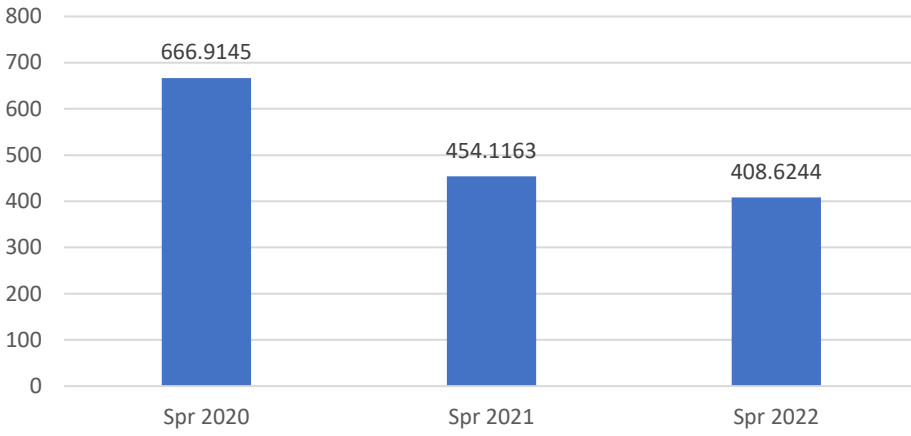

College of the Siskiyous Enrollment Report: 4/11/2022

Credit FTEs 11 Weeks into Spring Term with Corresponding Dates in 2021 and 2020

Non Credit FTEs 11 Weeks into Spring Term with Corresponding Dates in 2021 and 2020