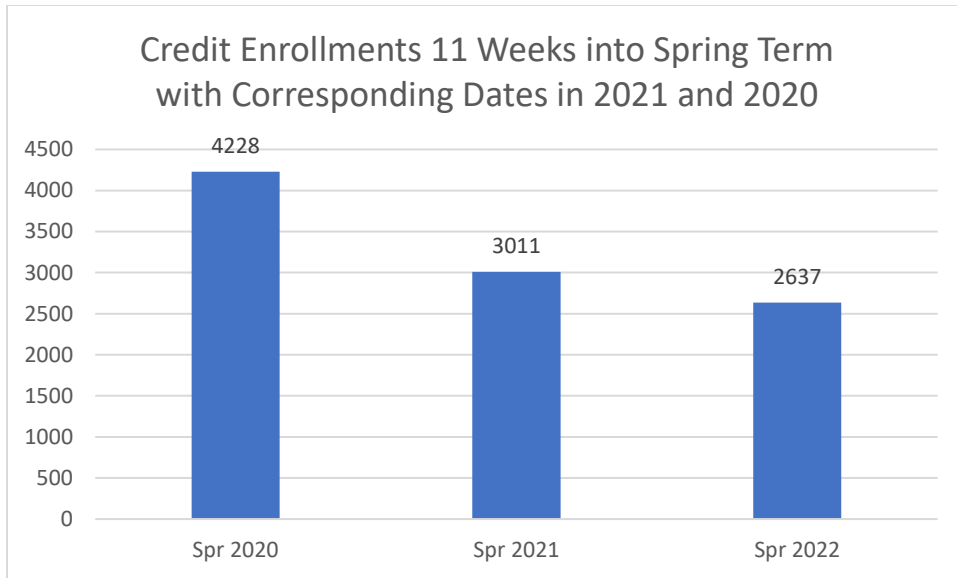

College of the Siskiyous Enrollment Report: 4/11/2022

Credit FTEs 11 Weeks into Spring Term with Corresponding Dates in 2021 and 2020

Non Credit FTEs 11 Weeks into Spring Term with Corresponding Dates in 2021 and 2020