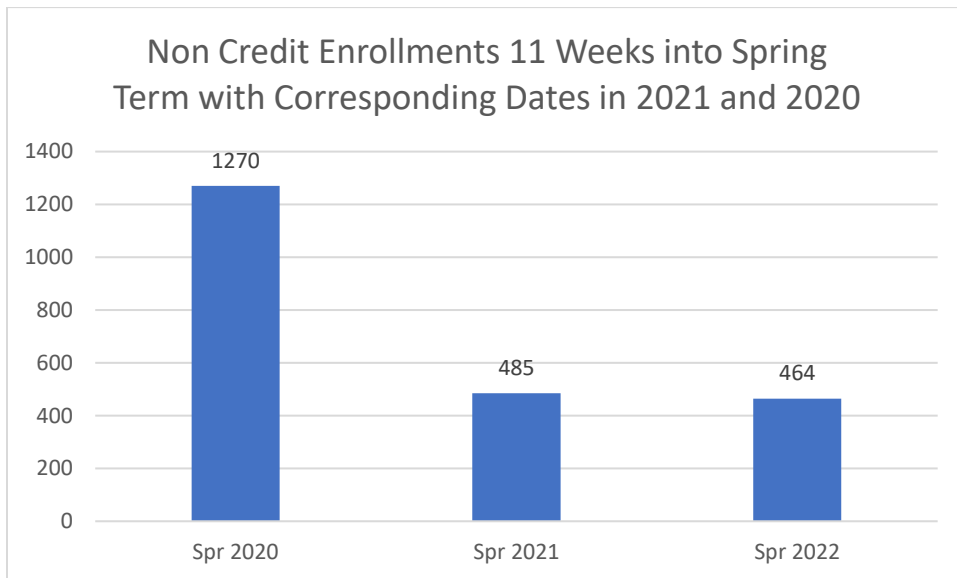

College of the Siskiyous Enrollment Report: 4/11/2022

Credit FTEs 11 Weeks into Spring Term with Corresponding Dates in 2021 and 2020

Non Credit FTEs 11 Weeks into Spring Term with Corresponding Dates in 2021 and 2020