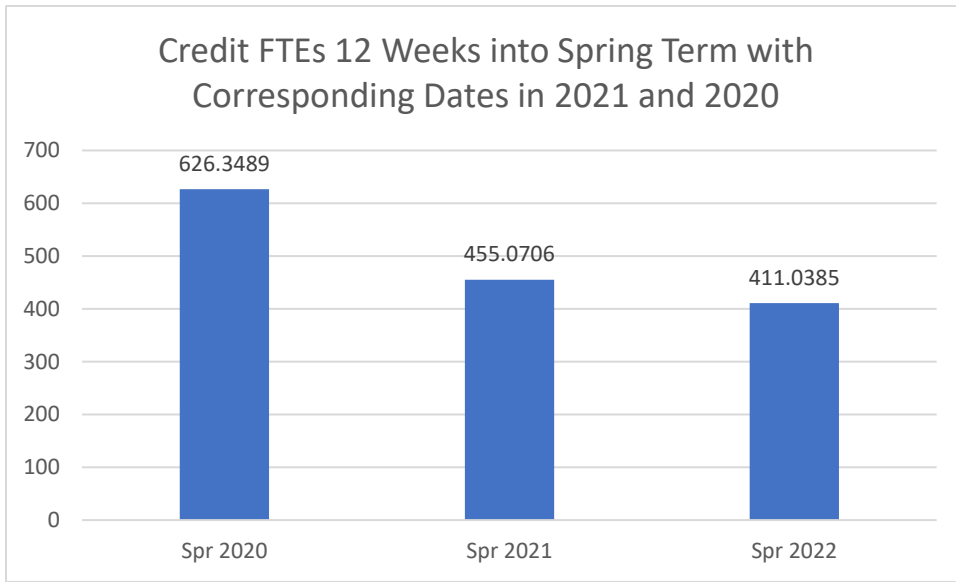

College of the Siskiyous Enrollment: 4-18-2022

Credit Enrollments 12 Weeks into Spring Term with Corresponding Dates in 2021 and 2020

Non Credit Enrollments 12 Weeks into Spring Term with Corresponding Dates in 2021 and 2020