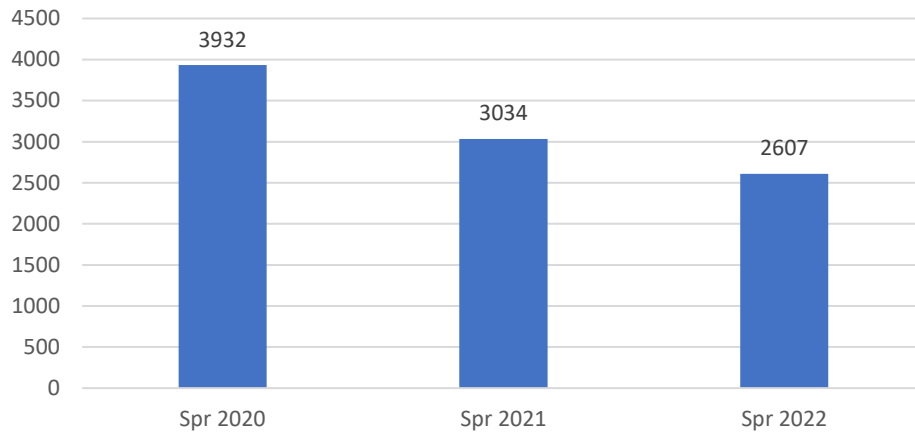

College of the Siskiyous Enrollment: 4-18-2022

Credit Enrollments 12 Weeks into Spring Term with Corresponding Dates in 2021 and 2020

Non Credit Enrollments 12 Weeks into Spring Term with Corresponding Dates in 2021 and 2020