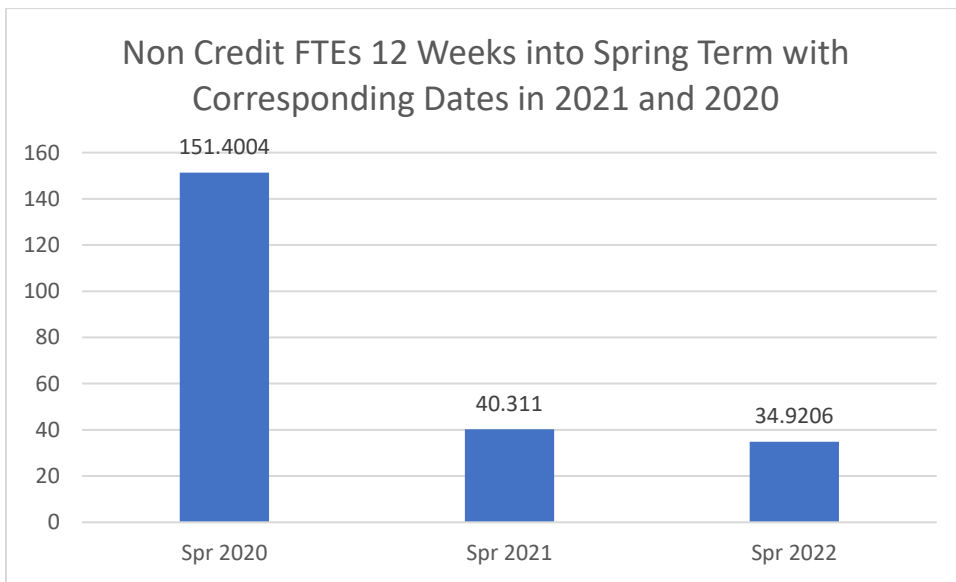

College of the Siskiyous Enrollment: 4-18-2022

Credit Enrollments 12 Weeks into Spring Term with Corresponding Dates in 2021 and 2020

Non Credit Enrollments 12 Weeks into Spring Term with Corresponding Dates in 2021 and 2020