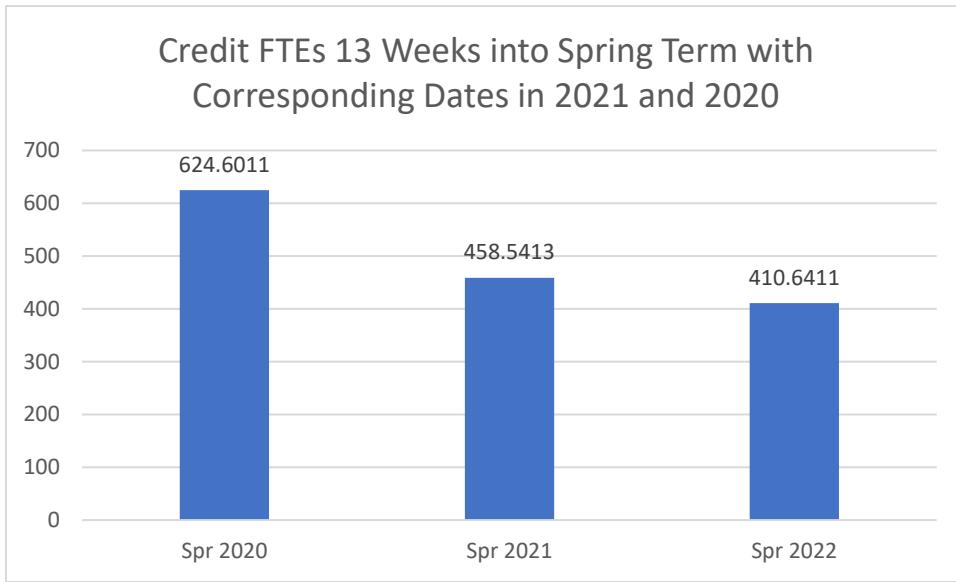

College of the Siskiyous Enrollment Report: 4-25-2022

Credit Enrollments 13 Weeks into Spring Term with Corresponding Dates in 2021 and 2020

Non Credit Enrollments 13 Weeks into Spring Term with Corresponding Dates in 2021 and 2020