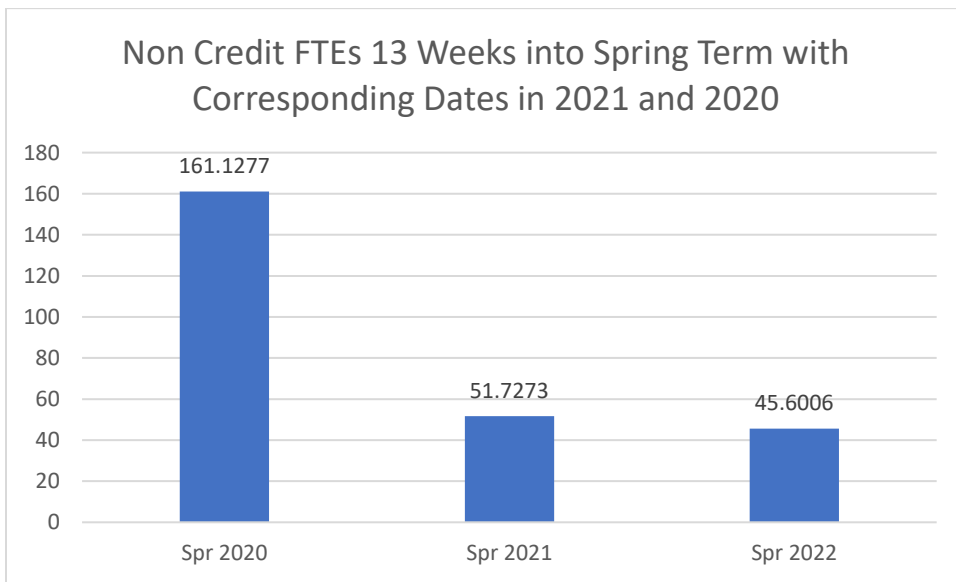

College of the Siskiyous Enrollment Report: 4-25-2022

Credit Enrollments 13 Weeks into Spring Term with Corresponding Dates in 2021 and 2020

Non Credit Enrollments 13 Weeks into Spring Term with Corresponding Dates in 2021 and 2020