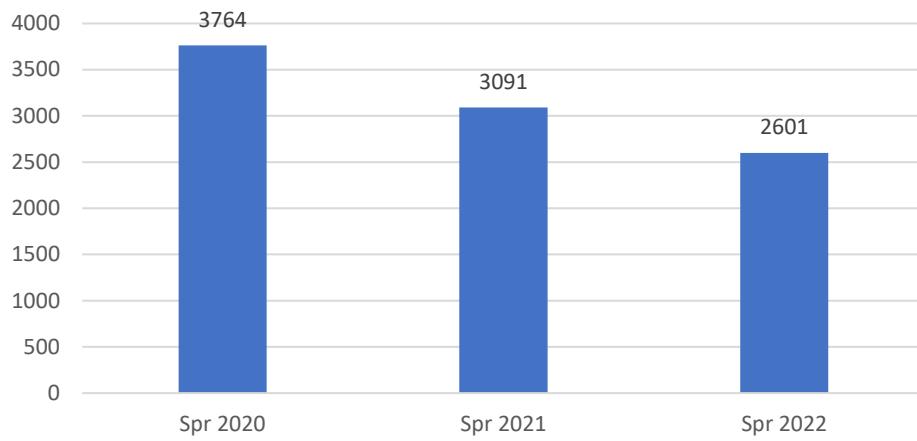

College of the Siskiyous Enrollment Report: 4-25-2022

Credit Enrollments 13 Weeks into Spring Term with Corresponding Dates in 2021 and 2020

Non Credit Enrollments 13 Weeks into Spring Term with Corresponding Dates in 2021 and 2020