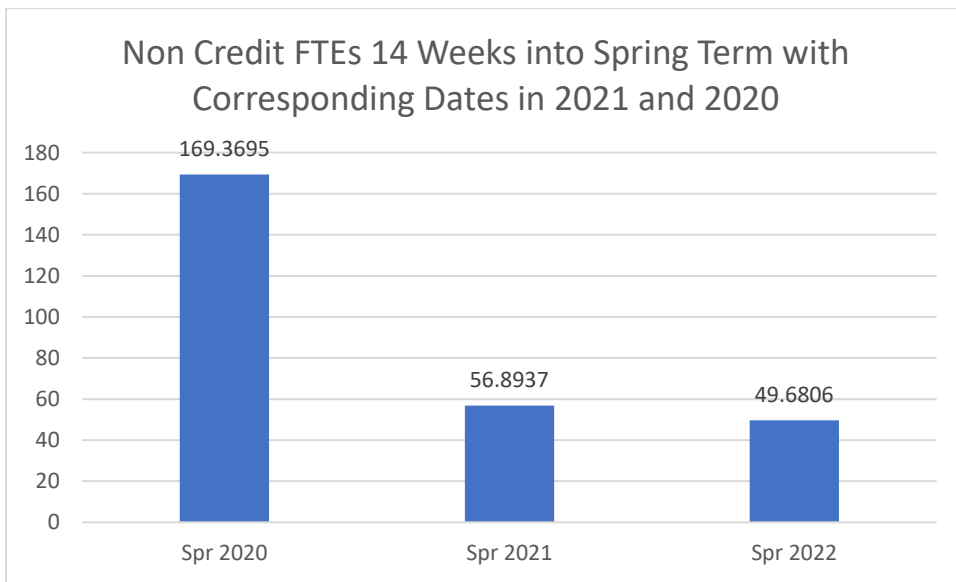

College of the Siskiyous Enrollment Report: 5-2-22

Credit Enrollments 14 Weeks into Spring Term with Corresponding Dates in 2021 and 2020

Non Credit Enrollments 14 Weeks into Spring Term with Corresponding Dates in 2021 and 2020