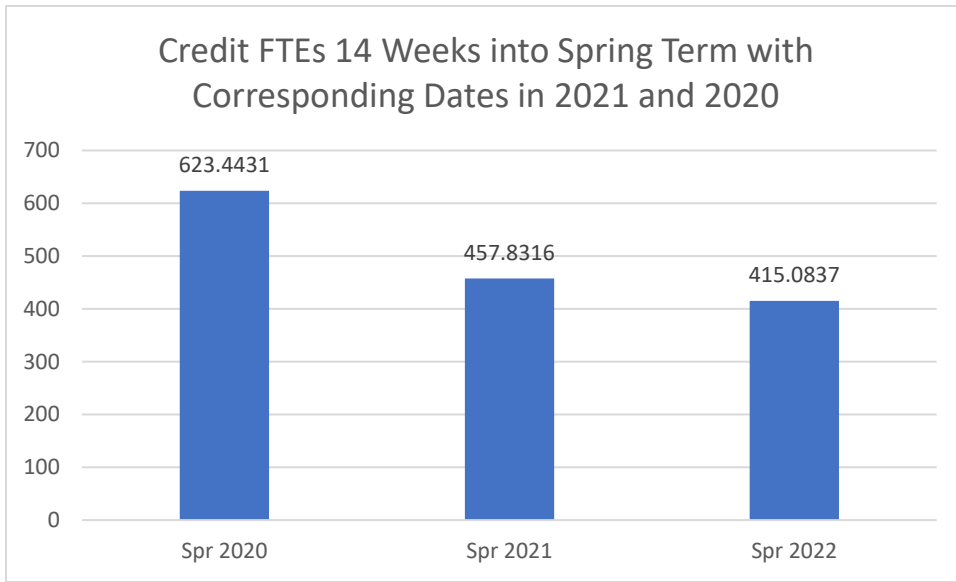

College of the Siskiyous Enrollment Report: 5-2-22

Credit Enrollments 14 Weeks into Spring Term with Corresponding Dates in 2021 and 2020

Non Credit Enrollments 14 Weeks into Spring Term with Corresponding Dates in 2021 and 2020