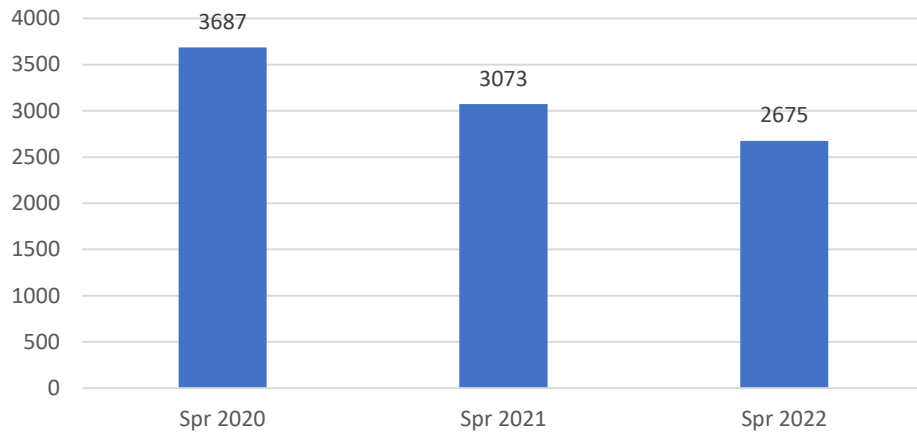

College of the Siskiyous Enrollment Report: 5-2-22

Credit Enrollments 14 Weeks into Spring Term with Corresponding Dates in 2021 and 2020

Non Credit Enrollments 14 Weeks into Spring Term with Corresponding Dates in 2021 and 2020