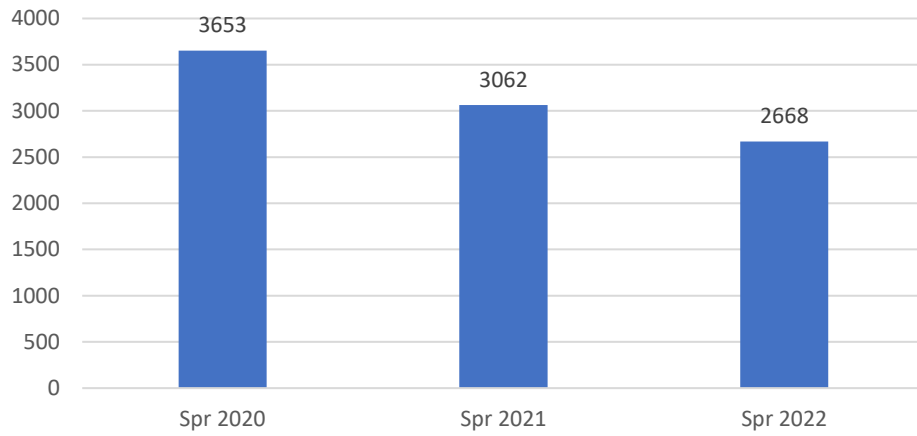

College of the Siskiyous Enrollment Report: 5/9/2022

Credit Enrollments 15 Weeks into Spring Term with Corresponding Dates in 2021 and 2020

Non Credit Enrollments 15 Weeks into Spring Term with Corresponding Dates in 2021 and 2020