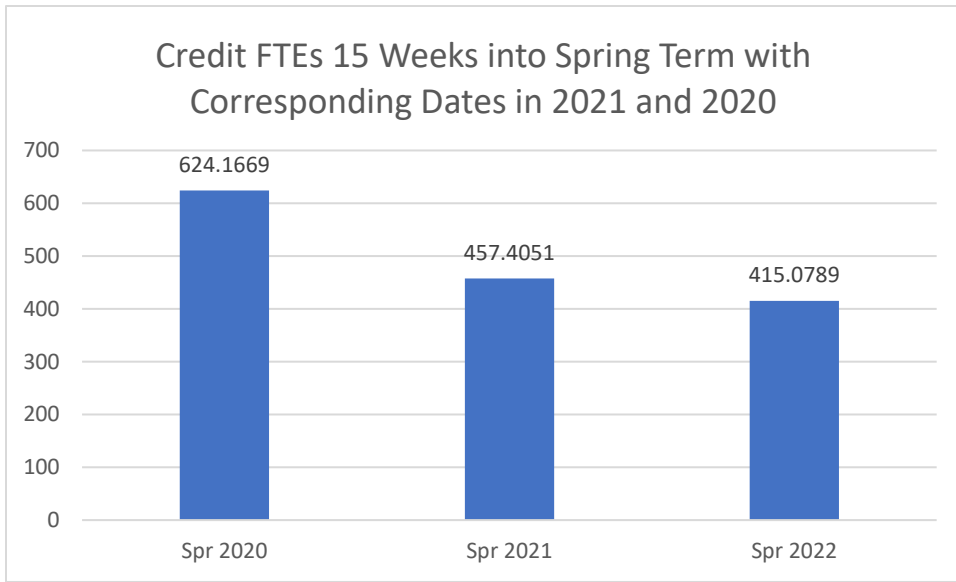

College of the Siskiyous Enrollment Report: 5/9/2022

Credit Enrollments 15 Weeks into Spring Term with Corresponding Dates in 2021 and 2020

Non Credit Enrollments 15 Weeks into Spring Term with Corresponding Dates in 2021 and 2020