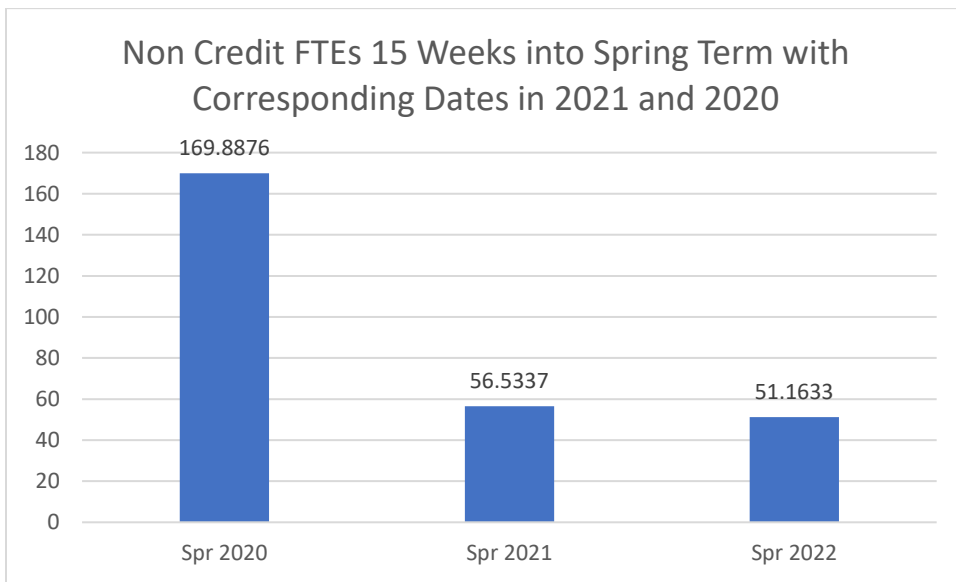

College of the Siskiyous Enrollment Report: 5/9/2022

Credit Enrollments 15 Weeks into Spring Term with Corresponding Dates in 2021 and 2020

Non Credit Enrollments 15 Weeks into Spring Term with Corresponding Dates in 2021 and 2020