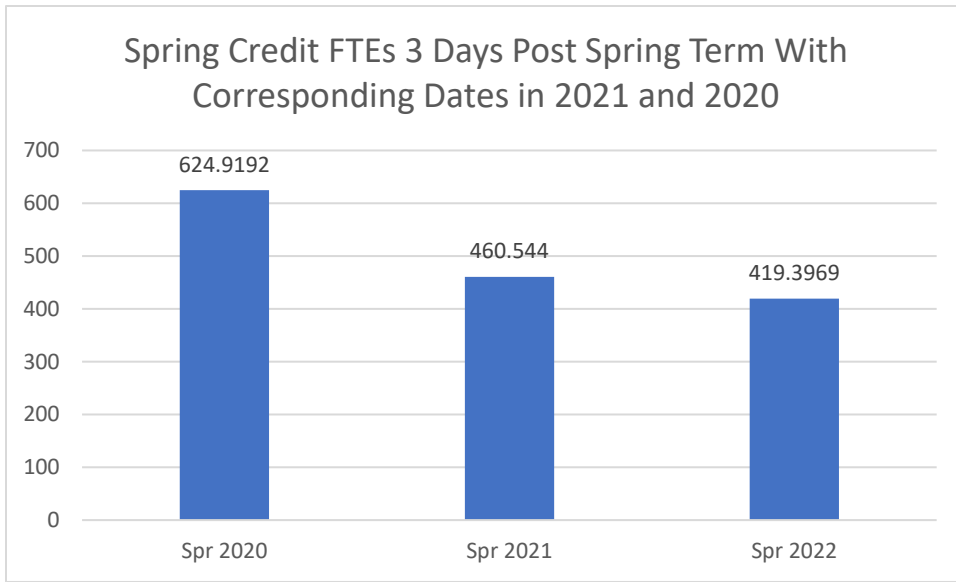

College of the Siskiyous Enrollment: 5-23-2022

Spring Credit Enrollments 3 Days Post Spring Term With Corresponding Dates in 2021 and 2020

Spring Non Credit Enrollments 3 Days Post Spring Term With Corresponding Dates in 2021 and 2020