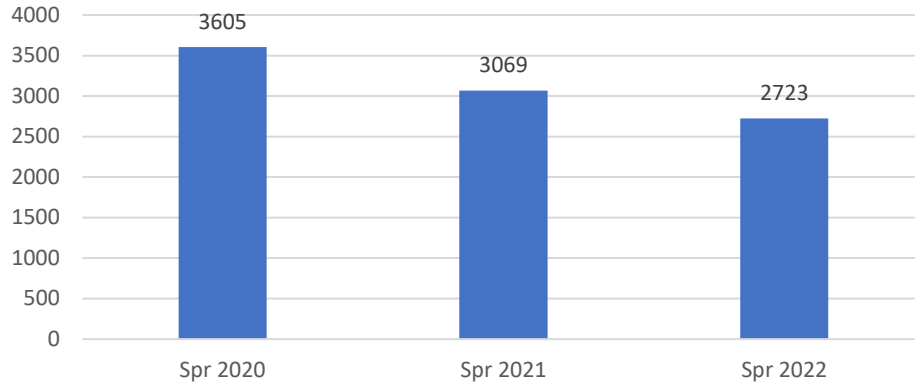

College of the Siskiyous Enrollment: 5-23-2022

Spring Credit Enrollments 3 Days Post Spring Term With Corresponding Dates in 2021 and 2020

Spring Non Credit Enrollments 3 Days Post Spring Term With Corresponding Dates in 2021 and 2020