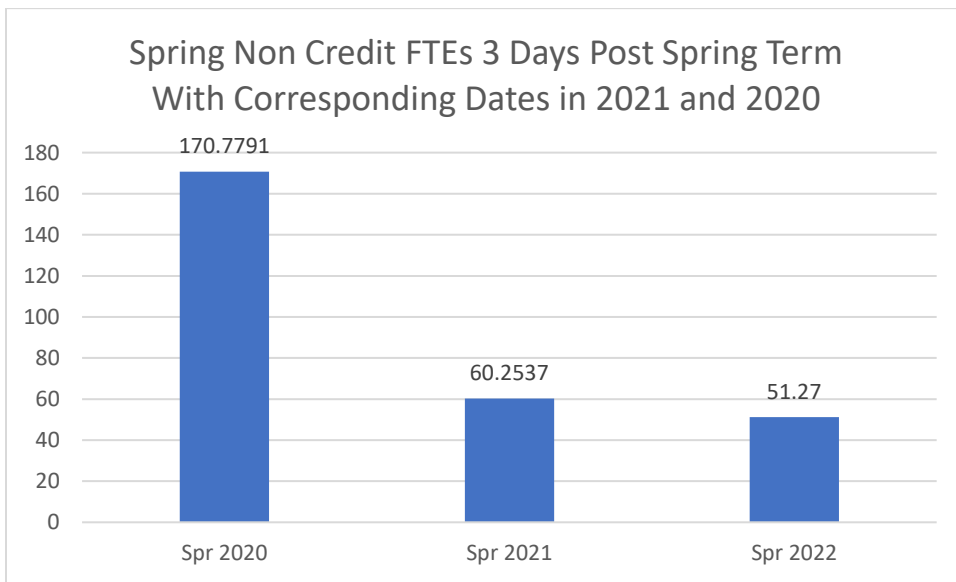

College of the Siskiyous Enrollment: 5-23-2022

Spring Credit Enrollments 3 Days Post Spring Term With Corresponding Dates in 2021 and 2020

Spring Non Credit Enrollments 3 Days Post Spring Term With Corresponding Dates in 2021 and 2020