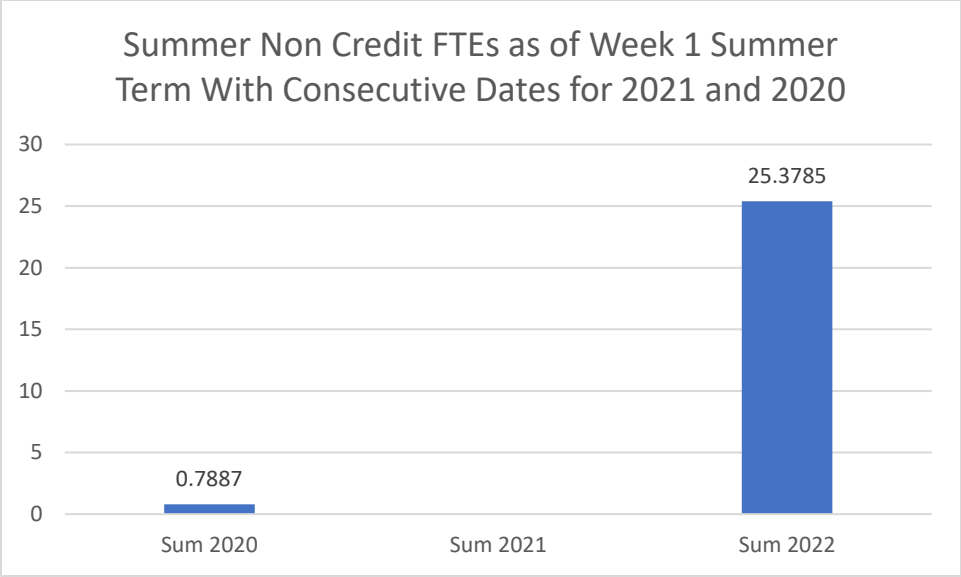

College of the Siskiyous Enrollment Report: 5-31-22

****Note – regarding summer 2021 FTEs we were unable to track credit or non-credit entries due to an automated data setting. We are working to address this problem.**