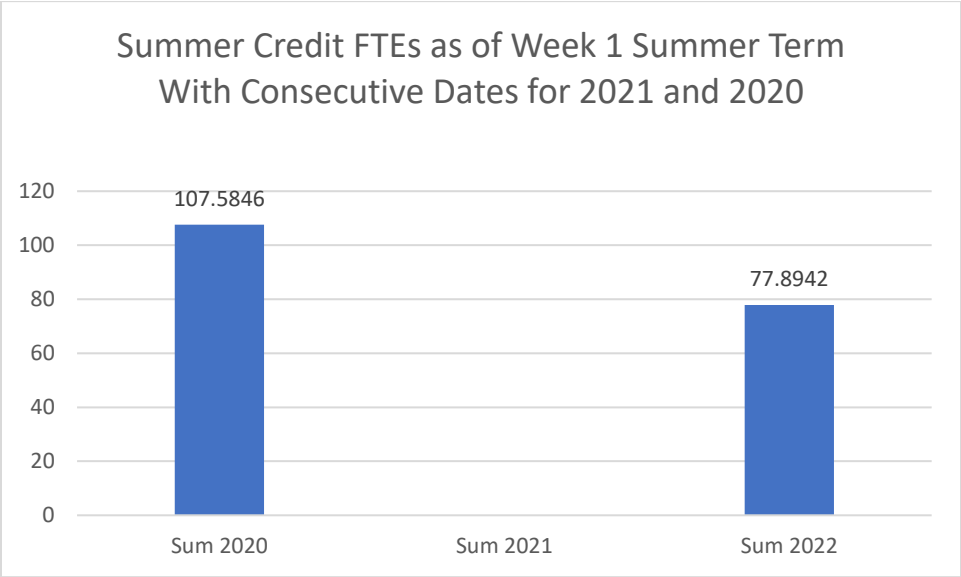

College of the Siskiyous Enrollment Report: 5-31-22

****Note – regarding summer 2021 FTEs we were unable to track credit or non-credit entries due to an automated data setting. We are working to address this problem.**