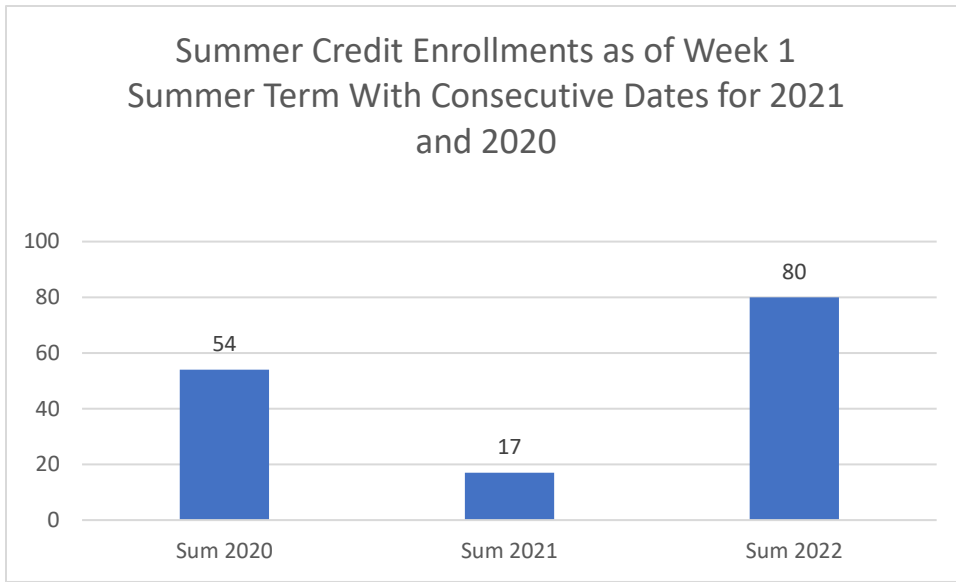

College of the Siskiyous Enrollment Report: 5-31-22

****Note – regarding summer 2021 FTEs we were unable to track credit or non-credit entries due to an automated data setting. We are working to address this problem.**