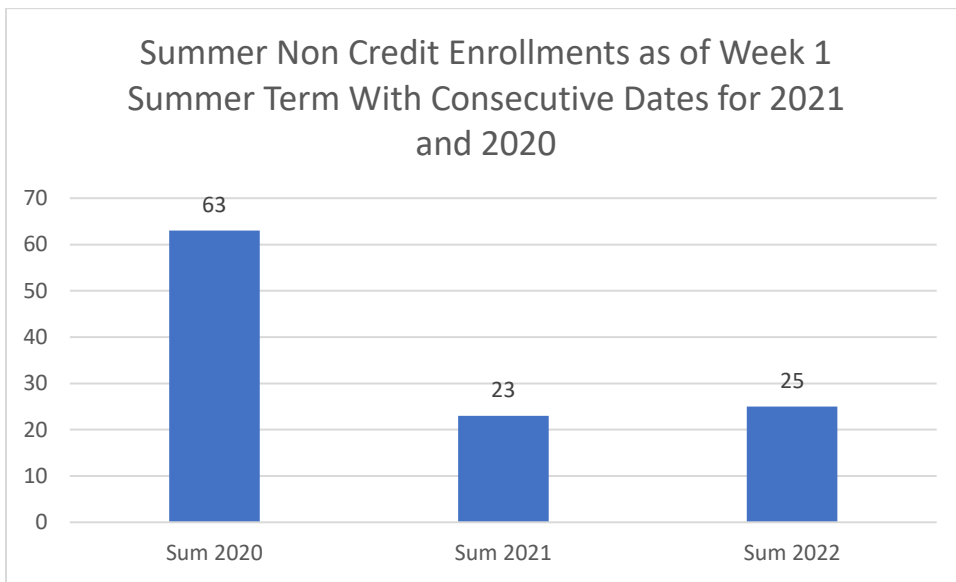

College of the Siskiyous Enrollment Report: 5-31-22

****Note – regarding summer 2021 FTEs we were unable to track credit or non-credit entries due to an automated data setting. We are working to address this problem.**