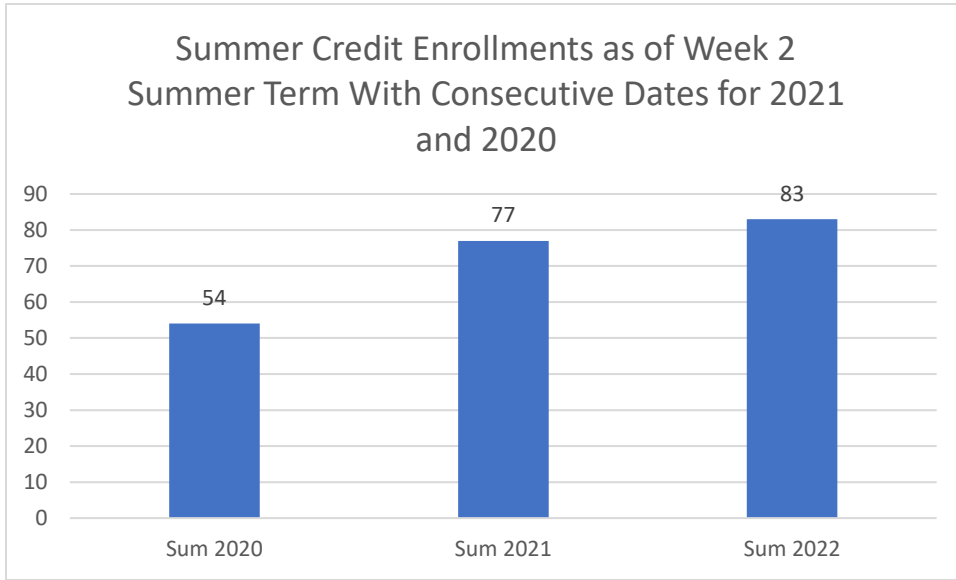

College of the Siskiyous Enrollment Report: 6-6-2022

****Note – regarding summer 2021 FTEs we were unable to track credit or non-credit entries due to an automated data setting. We are working to address this problem.**