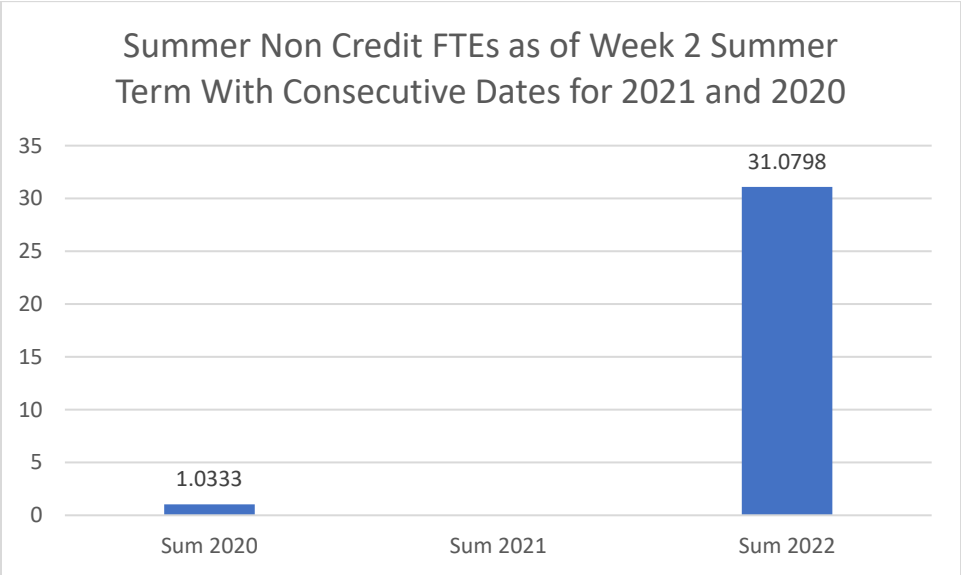

College of the Siskiyous Enrollment Report: 6-6-2022

****Note – regarding summer 2021 FTEs we were unable to track credit or non-credit entries due to an automated data setting. We are working to address this problem.**