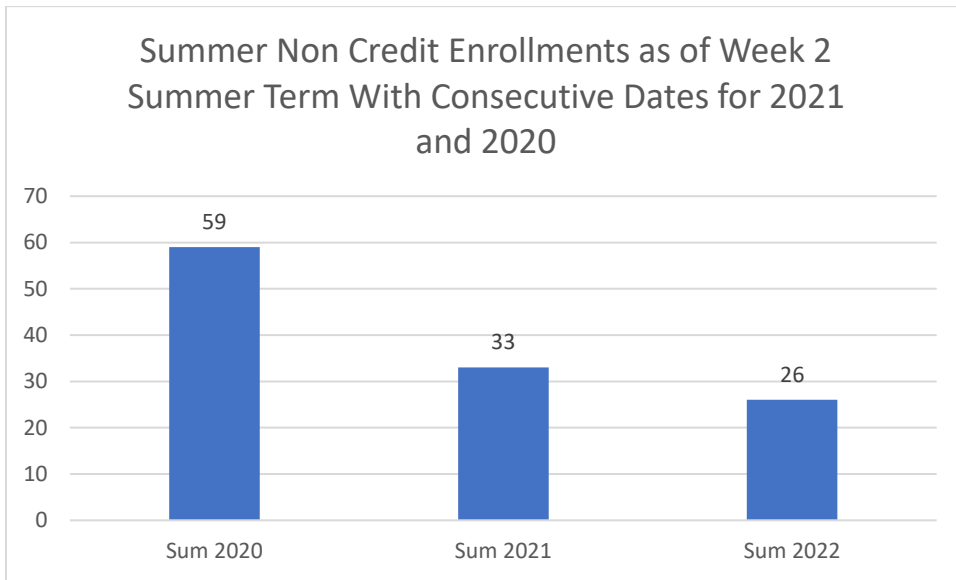

College of the Siskiyous Enrollment Report: 6-6-2022

****Note – regarding summer 2021 FTEs we were unable to track credit or non-credit entries due to an automated data setting. We are working to address this problem.**