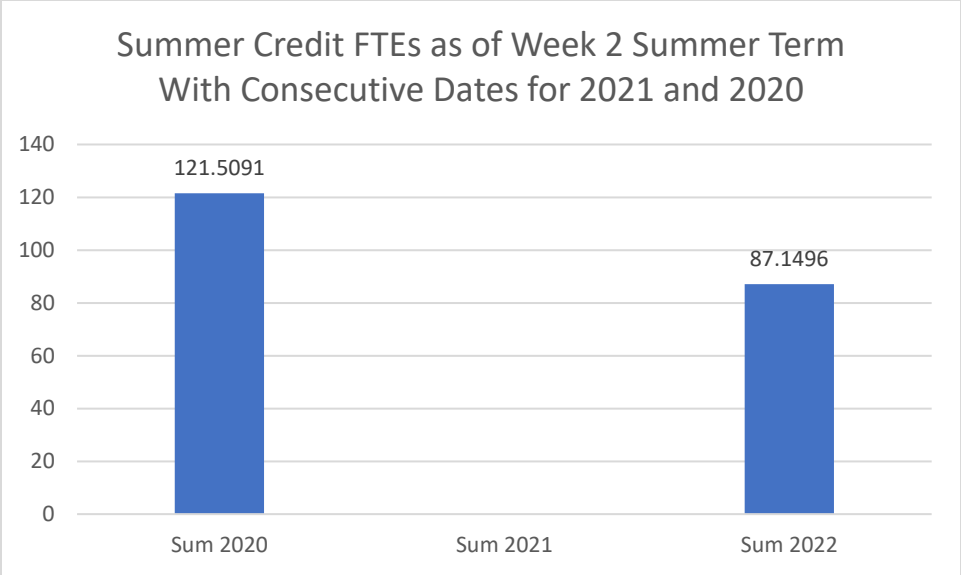

College of the Siskiyous Enrollment Report: 6-6-2022

****Note – regarding summer 2021 FTEs we were unable to track credit or non-credit entries due to an automated data setting. We are working to address this problem.**