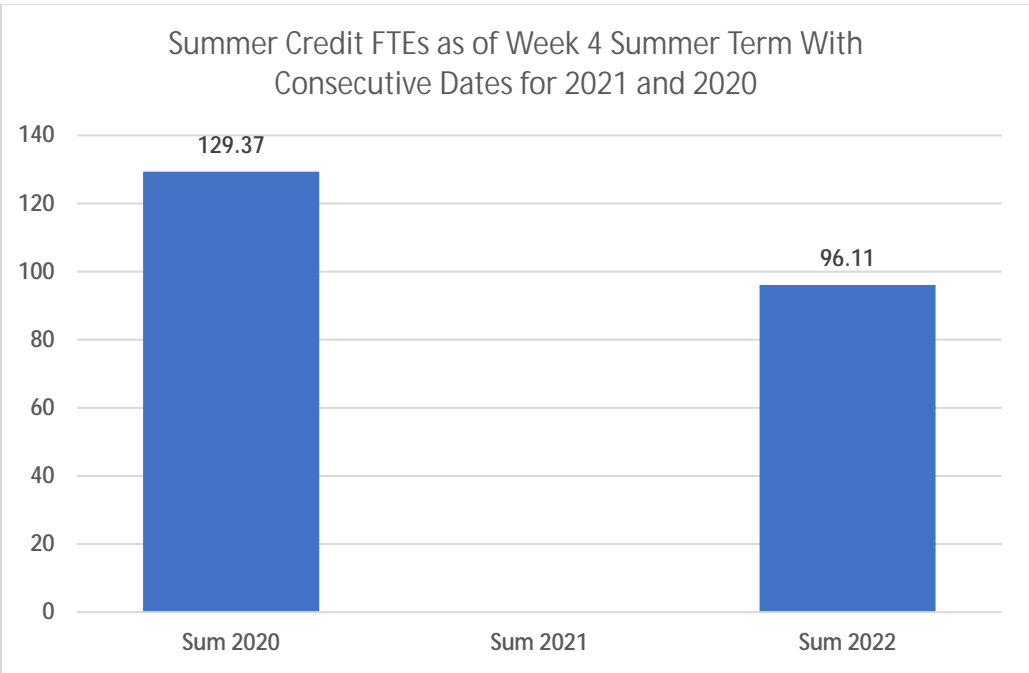

College of the Siskiyous Enrollment Report: 6-20-2022

\*\*Note – regarding summer 2021 FTEs we were unable to track credit or non-credit entries due to an automated data setting. We are working to address this problem.