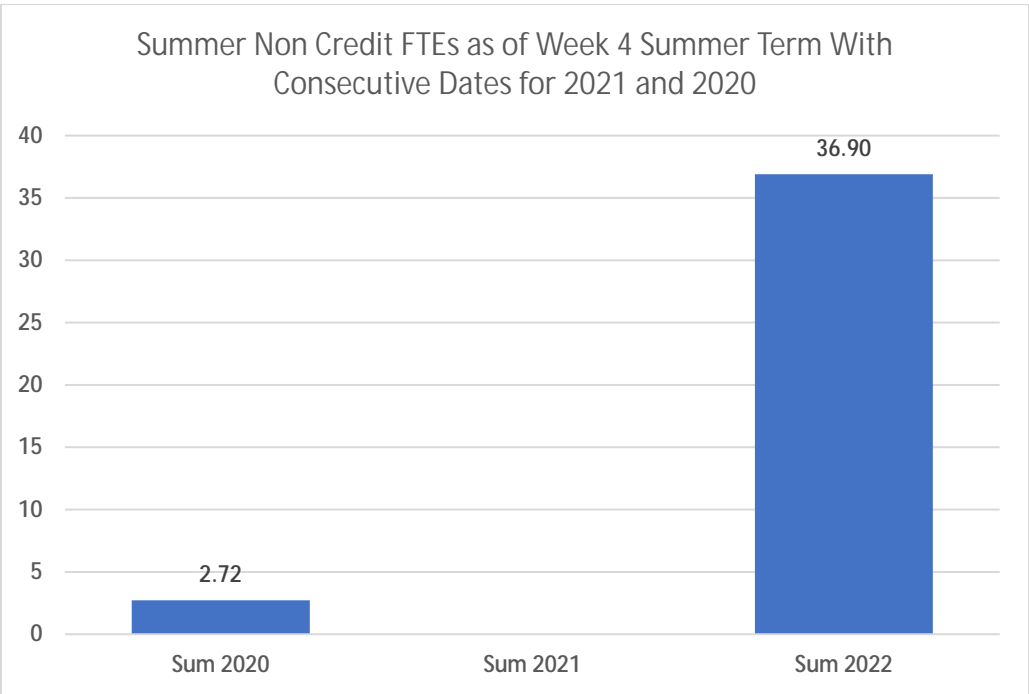

College of the Siskiyous Enrollment Report: 6-20-2022

\*\*Note – regarding summer 2021 FTEs we were unable to track credit or non-credit entries due to an automated data setting. We are working to address this problem.