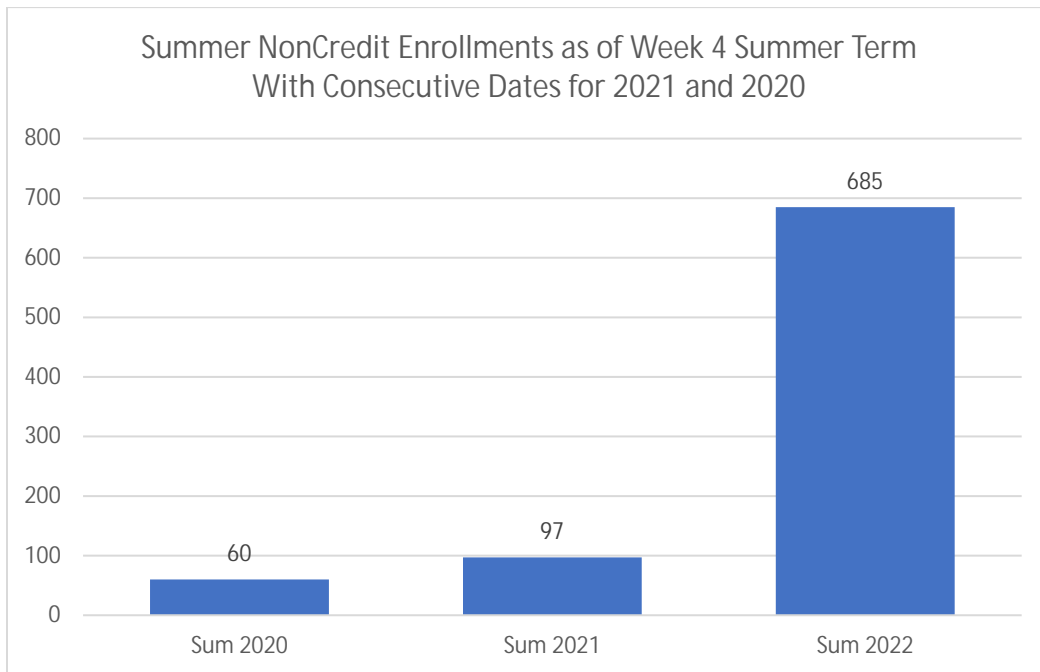

College of the Siskiyous Enrollment Report: 6-20-2022

\*\*Note – regarding summer 2021 FTEs we were unable to track credit or non-credit entries due to an automated data setting. We are working to address this problem.