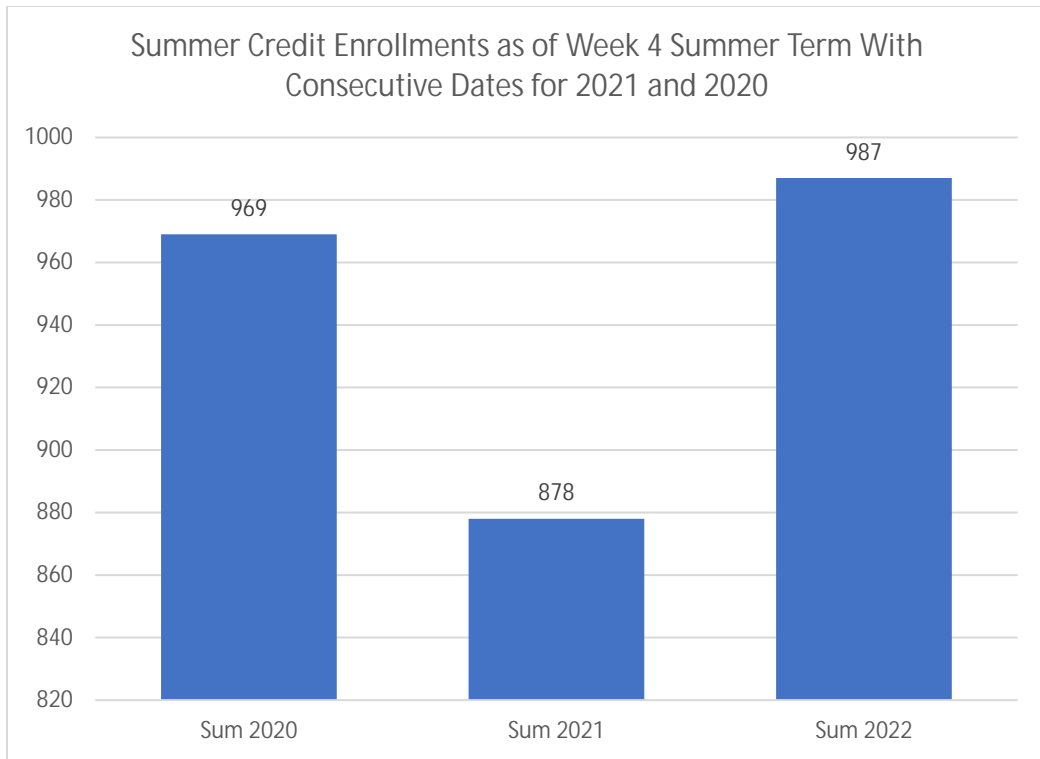

College of the Siskiyous Enrollment Report: 6-20-2022

\*\*Note – regarding summer 2021 FTEs we were unable to track credit or non-credit entries due to an automated data setting. We are working to address this problem.