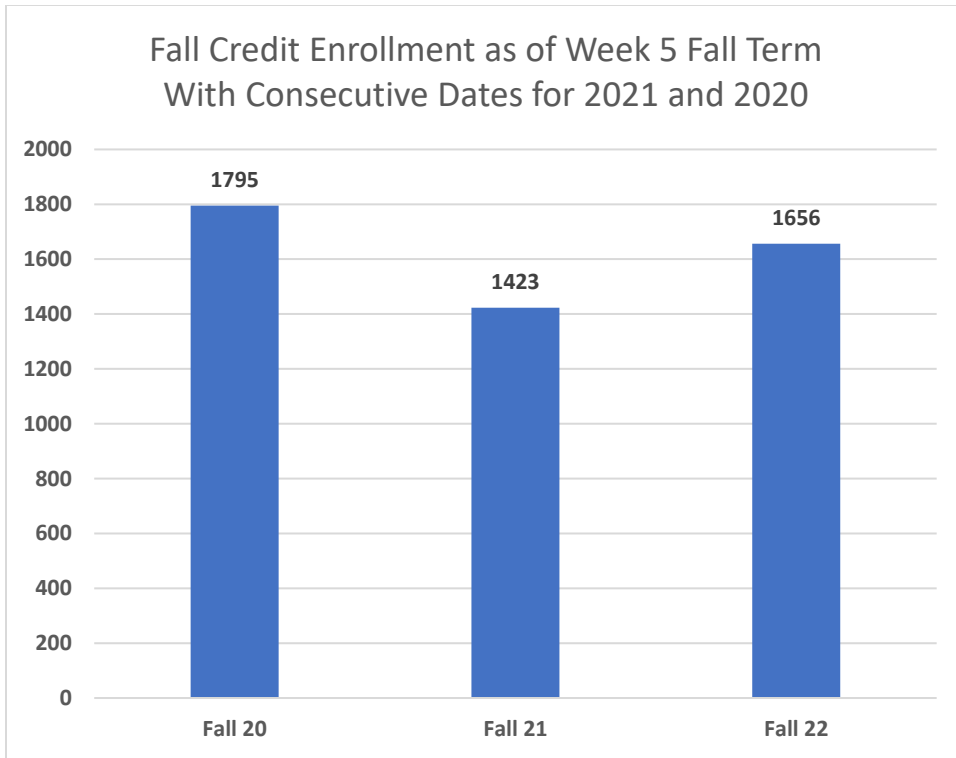

College of the Siskiyous Enrollment Report (Fall) : 6-27-2022

Fall Credit FTEs as of Week 5 Fall Term With Consecutive Dates for 2021 and 2020

Fall NonCredit FTEs as of Week 5 Fall Term With Consecutive Dates for 2021 and 2020