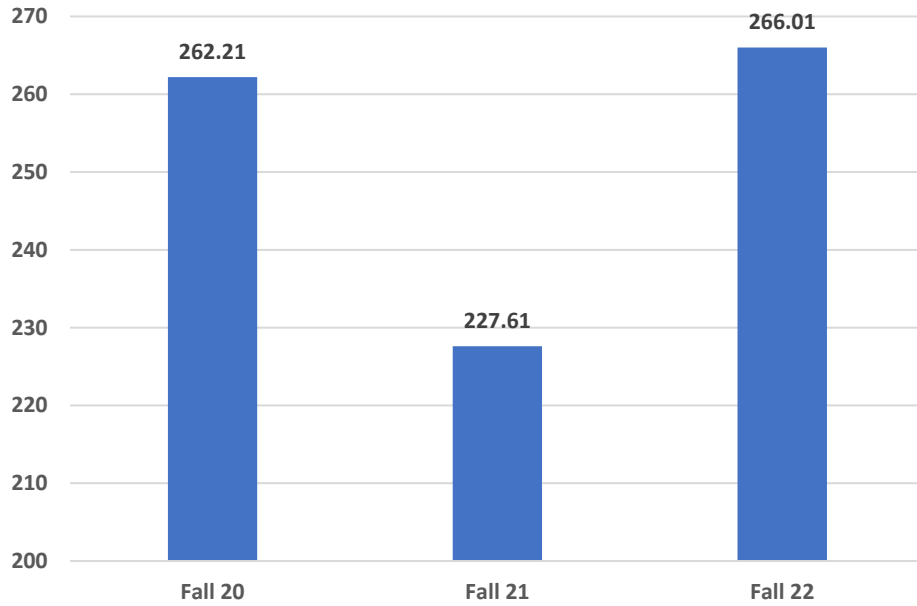

College of the Siskiyous Enrollment Report (Fall) : 6-27-2022

Fall Credit FTEs as of Week 5 Fall Term With Consecutive Dates for 2021 and 2020

Fall NonCredit FTEs as of Week 5 Fall Term With Consecutive Dates for 2021 and 2020