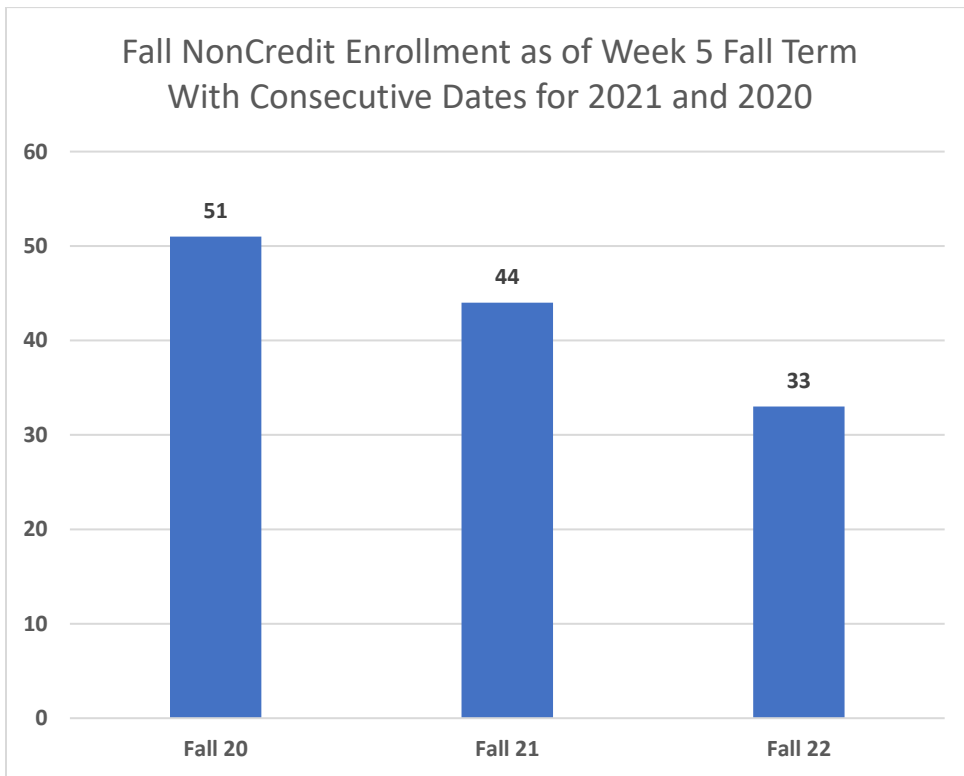

College of the Siskiyous Enrollment Report (Fall) : 6-27-2022

Fall Credit FTEs as of Week 5 Fall Term With Consecutive Dates for 2021 and 2020

Fall NonCredit FTEs as of Week 5 Fall Term With Consecutive Dates for 2021 and 2020