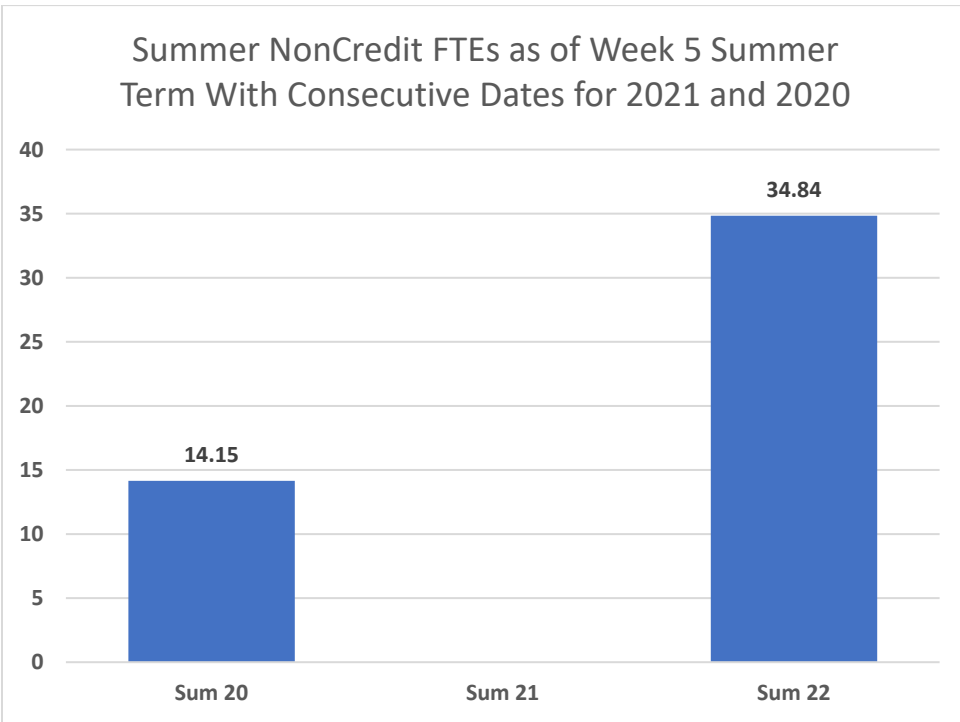

College of the Siskiyous Enrollment Report: 6-27-2022

**Note – regarding summer 2021 FTEs we were unable to track credit or non-credit entries due to an automated data setting. We are working to address this problem.