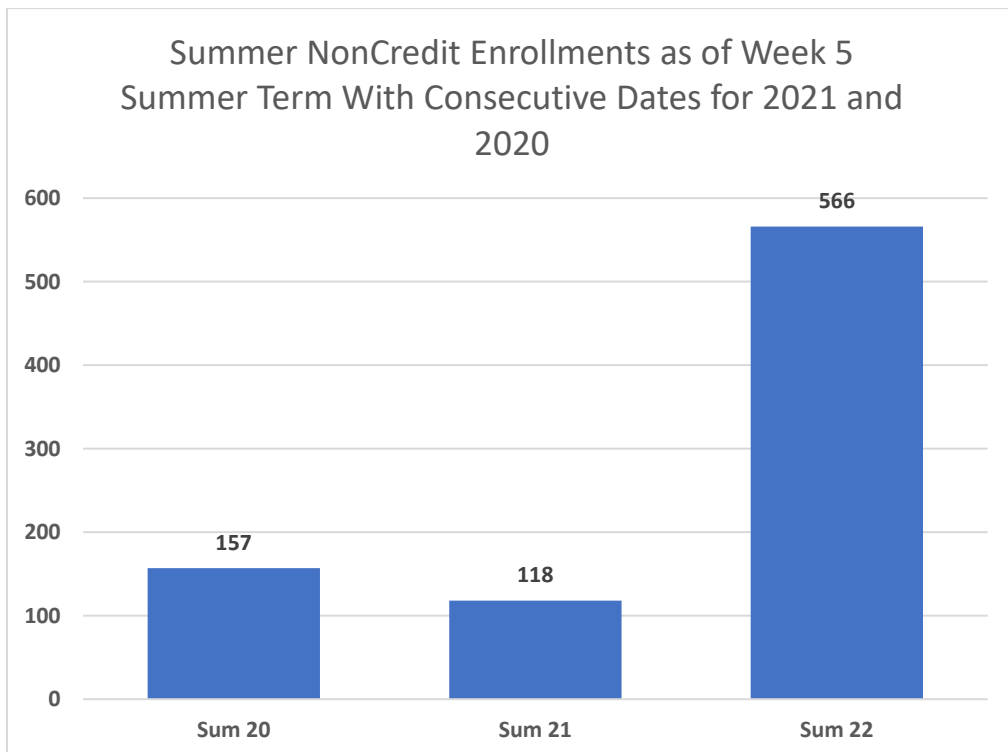

College of the Siskiyous Enrollment Report: 6-27-2022

**Note – regarding summer 2021 FTEs we were unable to track credit or non-credit entries due to an automated data setting. We are working to address this problem.