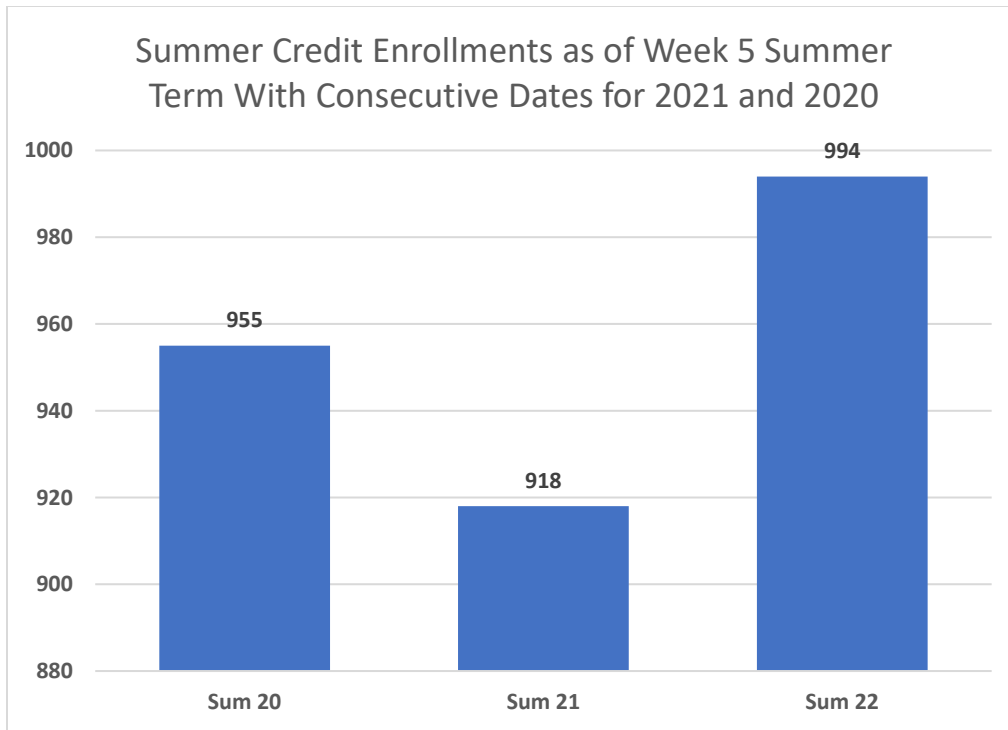

College of the Siskiyous Enrollment Report: 6-27-2022

**Note – regarding summer 2021 FTEs we were unable to track credit or non-credit entries due to an automated data setting. We are working to address this problem.