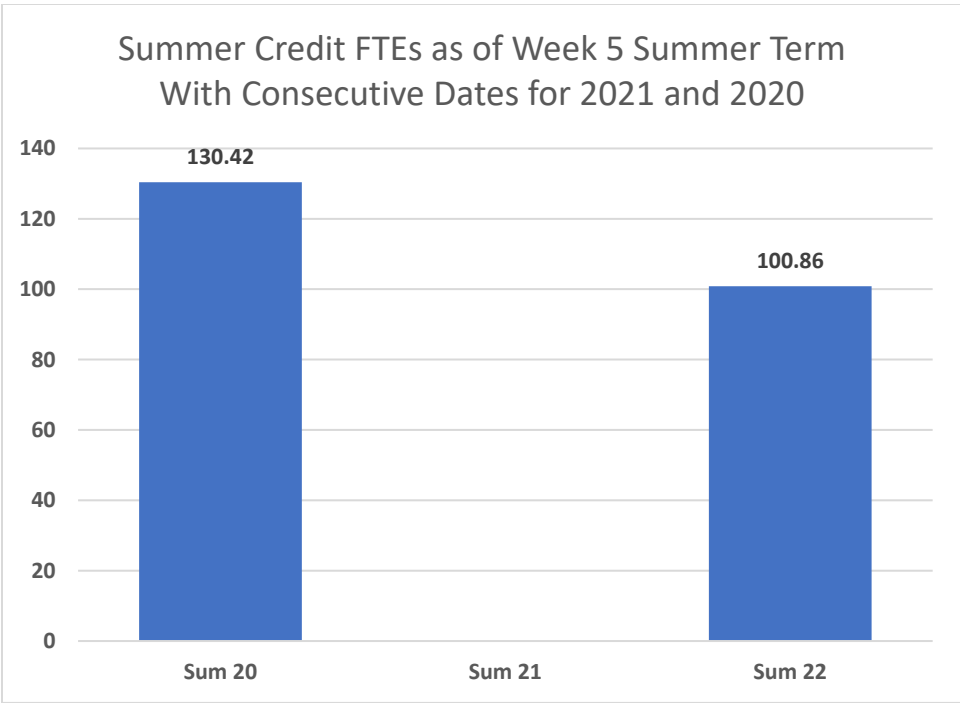

College of the Siskiyous Enrollment Report: 6-27-2022

**Note – regarding summer 2021 FTEs we were unable to track credit or non-credit entries due to an automated data setting. We are working to address this problem.