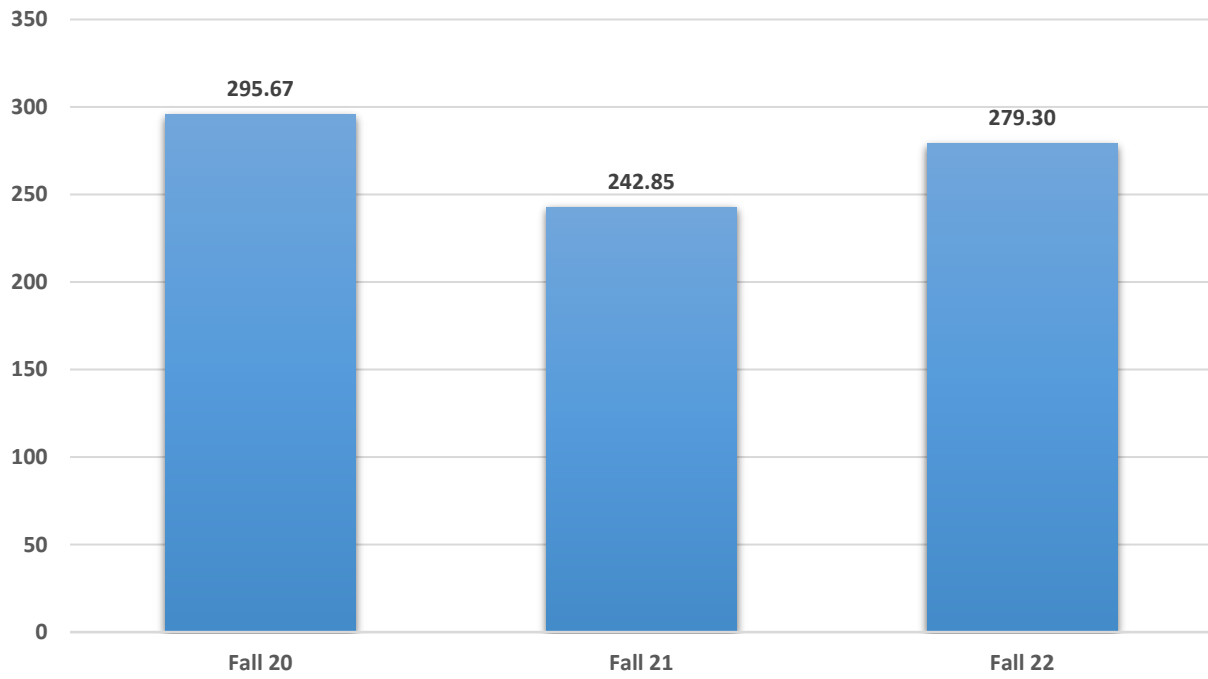

Fall Credit FTEs as of Week 6 Fall Term With Consecutive Dates for 2021 and 2020

Fall NonCredit FTEs as of Week 6 Fall Term With Consecutive Dates for 2021 and 2020