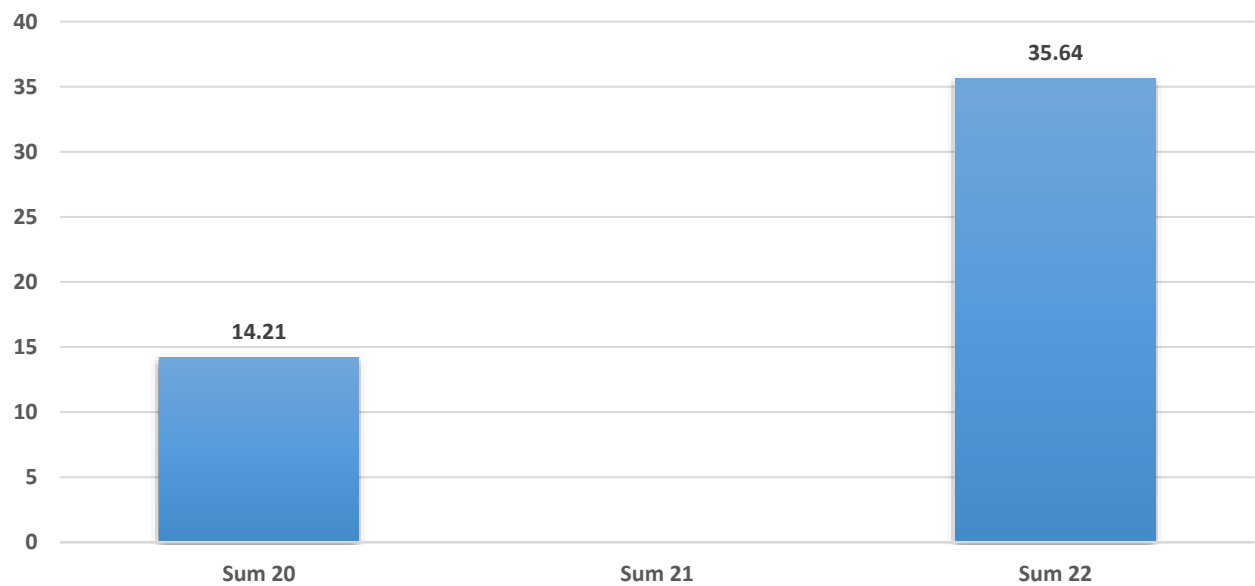

### Summer Credit FTEs as of Week 6 Summer Term With Consecutive Dates for 2021 and 2020

### Summer NonCredit FTEs as of Week 6 Summer Term With Consecutive Dates for 2021 and 2020

\*\*Note – regarding summer 2021 FTEs we were unable to track credit or non-credit entries due to an automated data setting. We are working to address this problem.