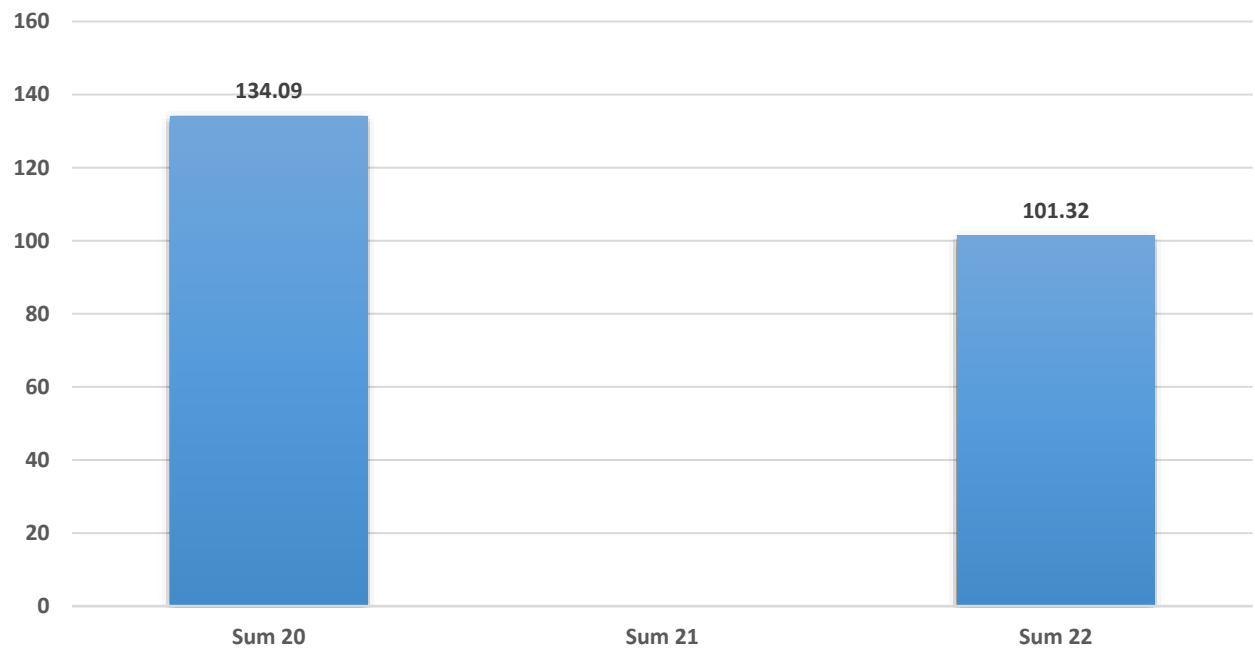

### Summer Credit FTEs as of Week 6 Summer Term With Consecutive Dates for 2021 and 2020

### Summer NonCredit FTEs as of Week 6 Summer Term With Consecutive Dates for 2021 and 2020

\*\*Note – regarding summer 2021 FTEs we were unable to track credit or non-credit entries due to an automated data setting. We are working to address this problem.