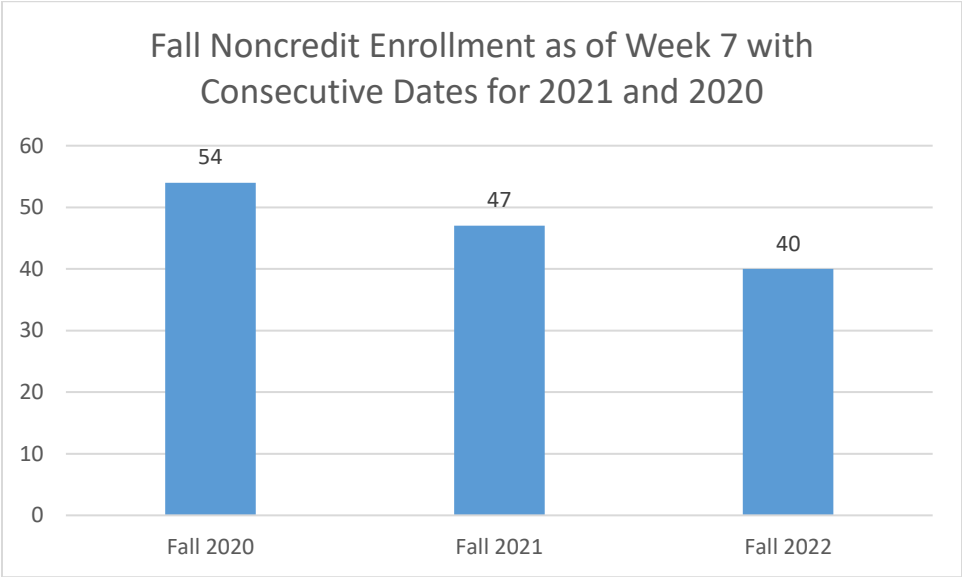

College of the Siskiyous Enrollment Report (Fall): 07-11-2022

Fall Credit FTEs as of Week 7 Fall Term With Consecutive Dates for 2021 and 2020

Fall Noncredit FTEs as of Week 7 Fall Term with Consecutive Dates for 2021 and 2020