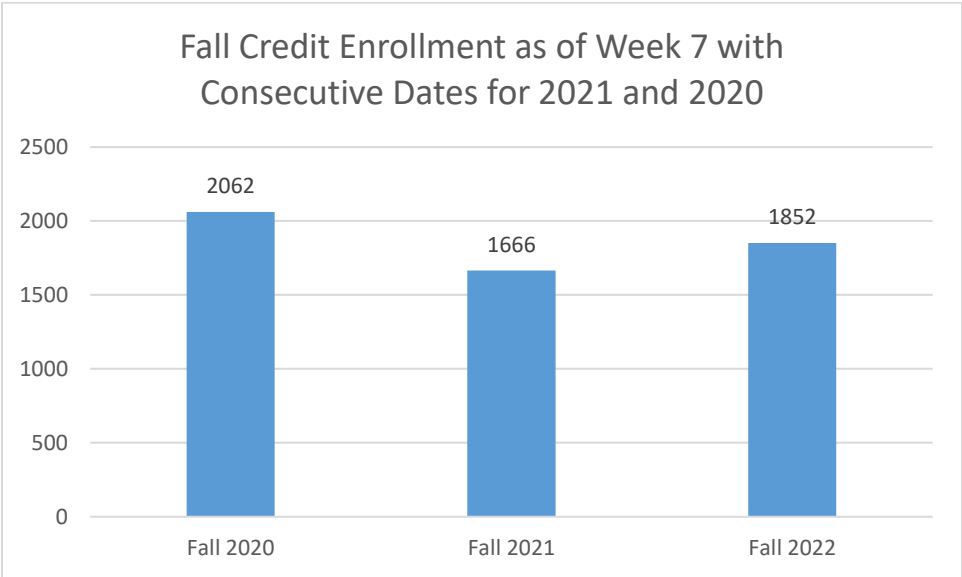

College of the Siskiyous Enrollment Report (Fall): 07-11-2022

Fall Credit FTEs as of Week 7 Fall Term With Consecutive Dates for 2021 and 2020

Fall Noncredit FTEs as of Week 7 Fall Term with Consecutive Dates for 2021 and 2020