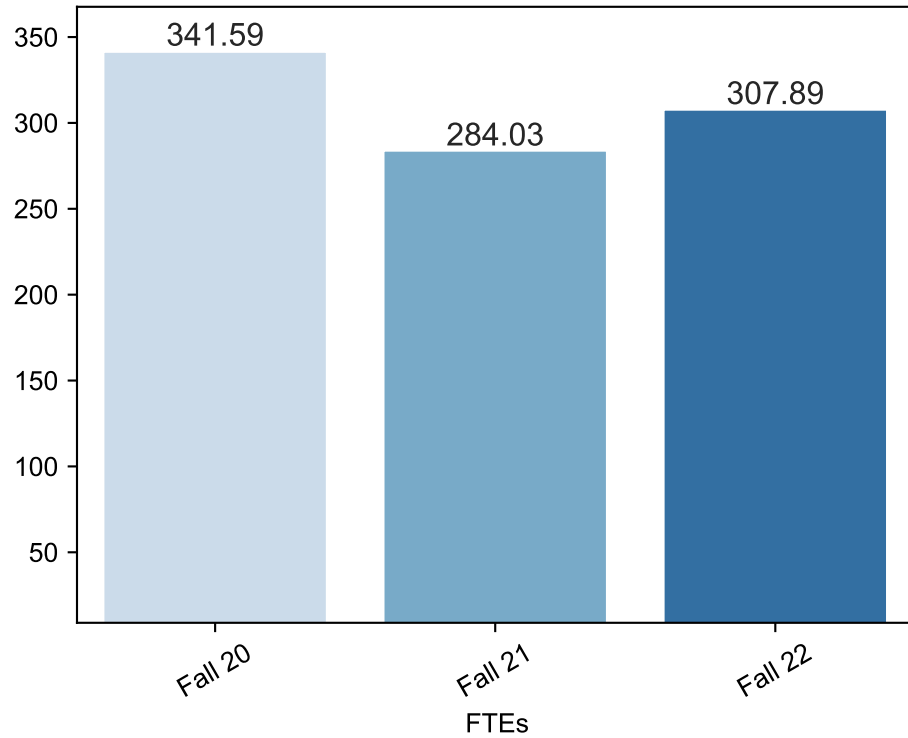

Enrollment Report

Fall Credit Enrollments as of Week 8 Fall Term With Consecutive Dates for 2021 and 2020

Fall Non Credit Enrollments as of Week 8 Fall Term With Consecutive Dates for 2021 and 2020

Fall Credit FTEs as of Week 8 Fall Term With Consecutive Dates for 2021 and 2020

Fall Non Credit FTEs as of Week 8 Fall Term With Consecutive Dates for 2021 and 2020