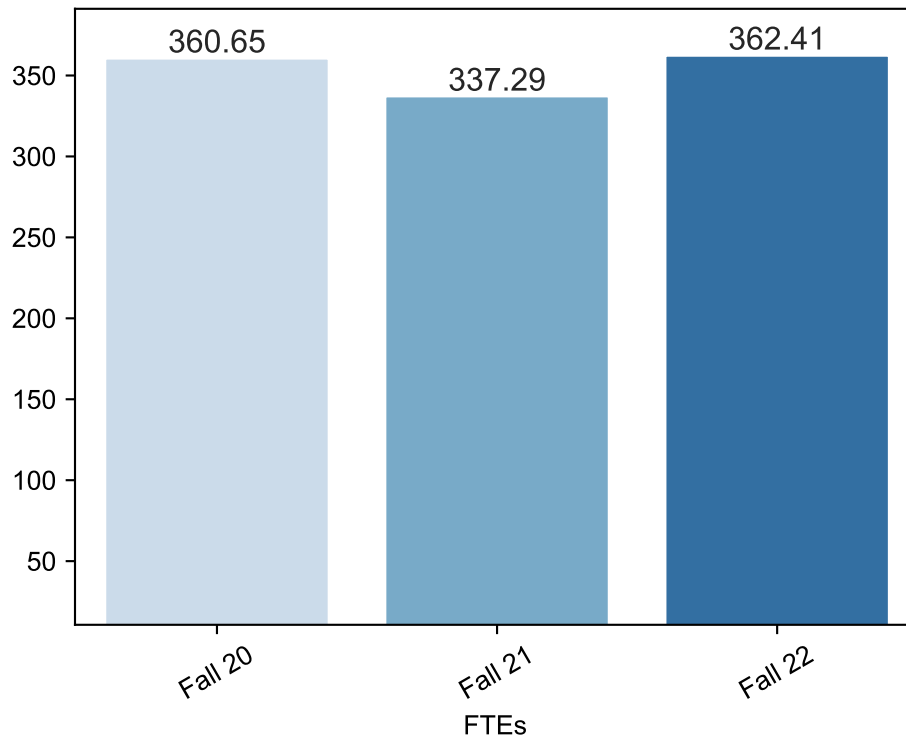

Enrollment Report

Fall Credit Enrollments as of Week 10 Fall Term With Consecutive Dates for 2021 and 2020

Fall Non Credit Enrollments as of Week 10 Fall Term With Consecutive Dates for 2021 and 2020

Fall Credit FTEs as of Week 10 Fall Term With Consecutive Dates for 2021 and 2020

Fall Non Credit FTEs as of Week 10 Fall Term With Consecutive Dates for 2021 and 2020