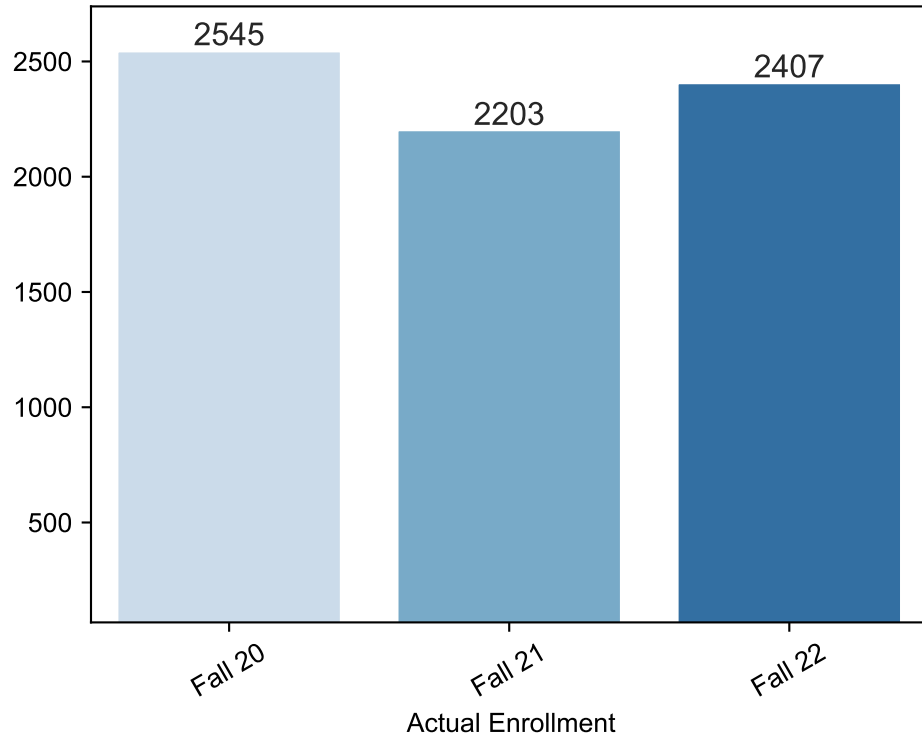

Enrollment Report

Fall Credit Enrollments as of Week 10 Fall Term With Consecutive Dates for 2021 and 2020

Fall Non Credit Enrollments as of Week 10 Fall Term With Consecutive Dates for 2021 and 2020

Fall Credit FTEs as of Week 10 Fall Term With Consecutive Dates for 2021 and 2020

Fall Non Credit FTEs as of Week 10 Fall Term With Consecutive Dates for 2021 and 2020