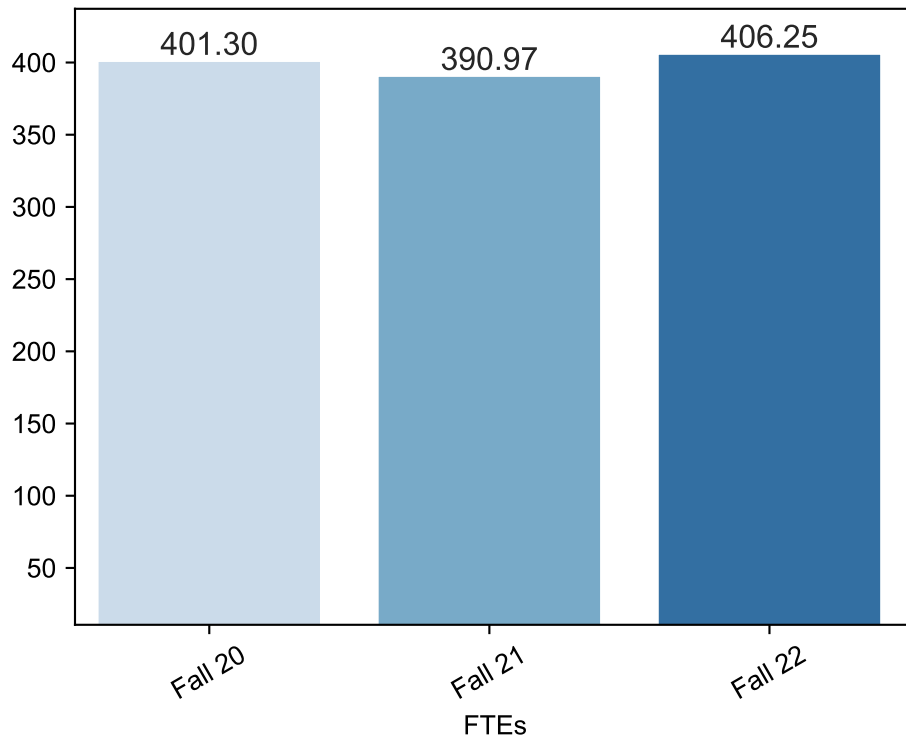

Enrollment Report

Fall Credit Enrollments as of Week 12
Fall Term With Consecutive Dates for 2021 and 2020

Fall Non Credit Enrollments as of Week 12
Fall Term With Consecutive Dates for 2021 and 2020

Fall Credit FTEs as of Week 12
Fall Term With Consecutive Dates for 2021 and 2020

Fall Non Credit FTEs as of Week 12
Fall Term With Consecutive Dates for 2021 and 2020