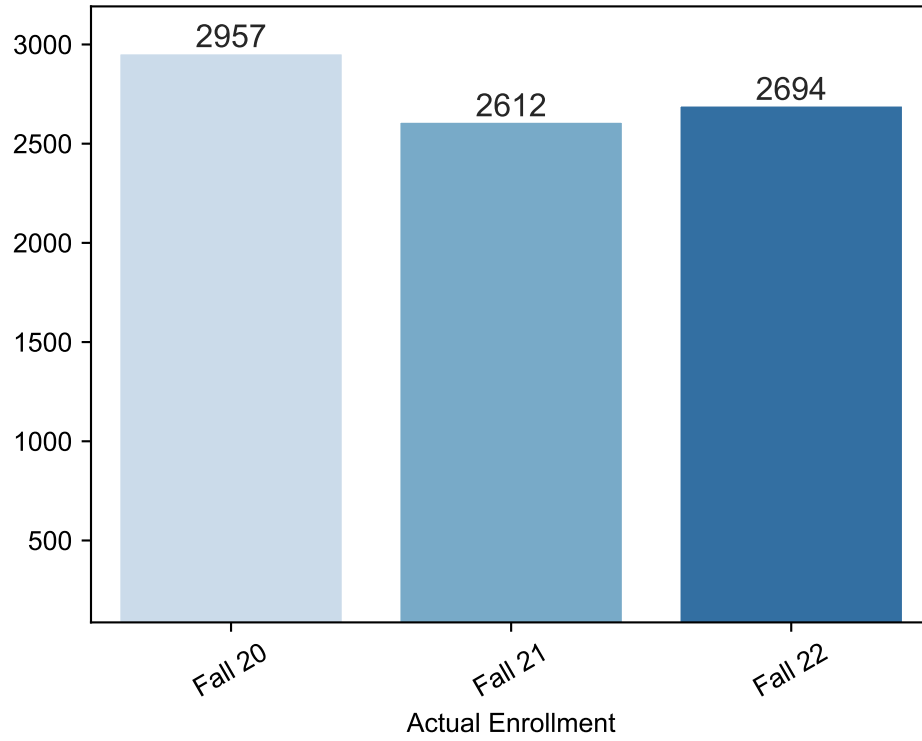

Enrollment Report

Fall Credit Enrollments as of Week 12
Fall Term With Consecutive Dates for 2021 and 2020

Fall Non Credit Enrollments as of Week 12
Fall Term With Consecutive Dates for 2021 and 2020

Fall Credit FTEs as of Week 12
Fall Term With Consecutive Dates for 2021 and 2020

Fall Non Credit FTEs as of Week 12
Fall Term With Consecutive Dates for 2021 and 2020