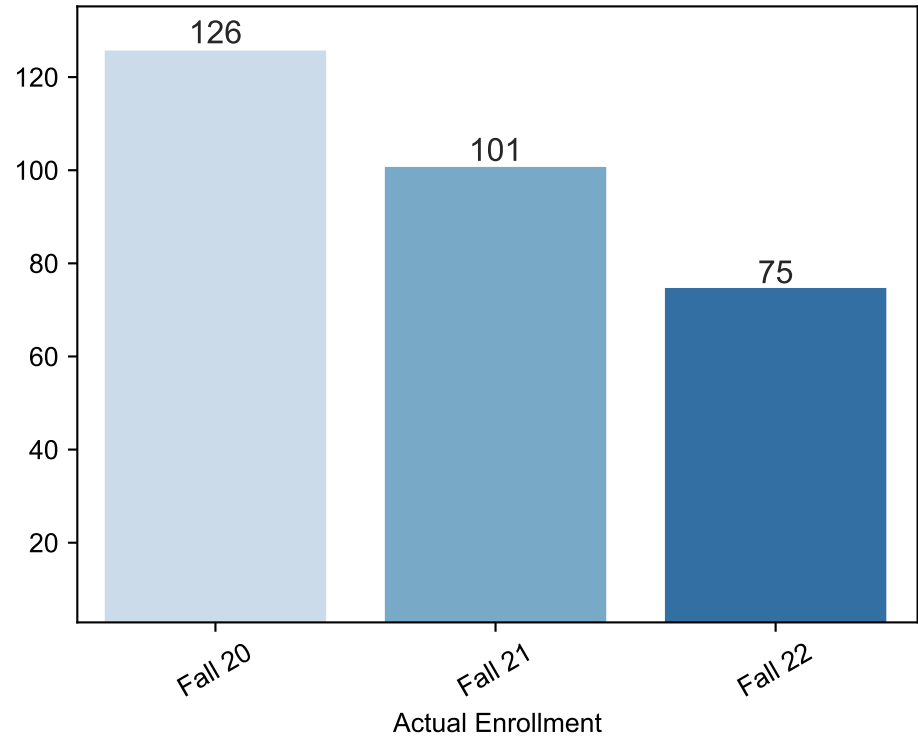

Enrollment Report

Fall Credit Enrollments as of Week 12
Fall Term With Consecutive Dates for 2021 and 2020

Fall Non Credit Enrollments as of Week 12
Fall Term With Consecutive Dates for 2021 and 2020

Fall Credit FTEs as of Week 12
Fall Term With Consecutive Dates for 2021 and 2020

Fall Non Credit FTEs as of Week 12
Fall Term With Consecutive Dates for 2021 and 2020