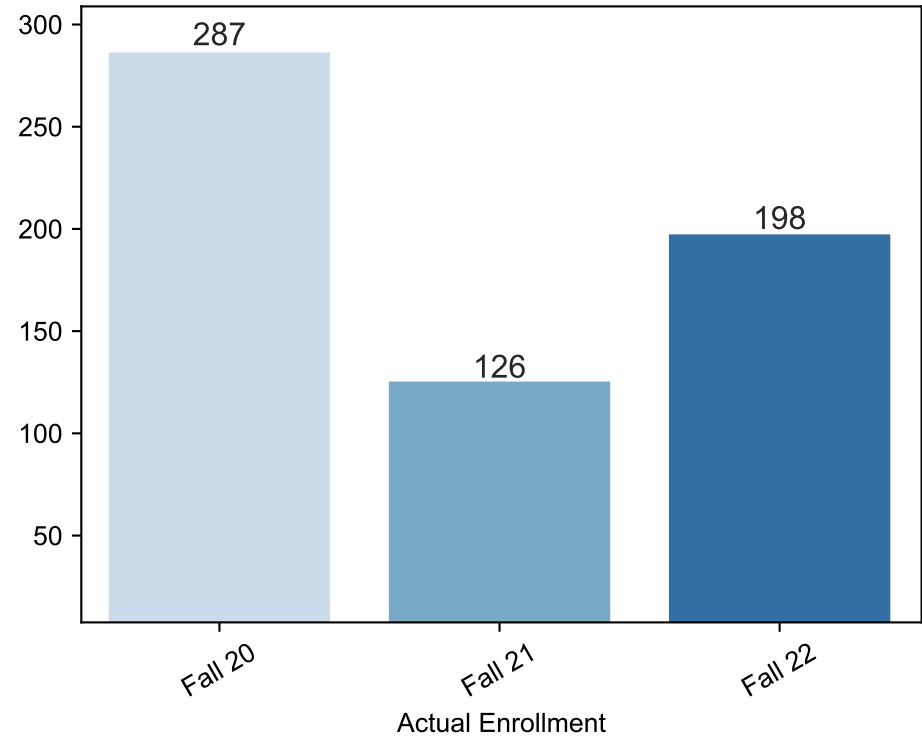

Enrollment Report

Fall Credit Enrollments as of Week 15 Fall Term With Consecutive Dates for 2021 and 2020

Fall Non Credit Enrollments as of Week 15 Fall Term With Consecutive Dates for 2021 and 2020

Fall Credit FTEs as of Week 15 Fall Term With Consecutive Dates for 2021 and 2020

Fall Non Credit FTEs as of Week 15 Fall Term With Consecutive Dates for 2021 and 2020