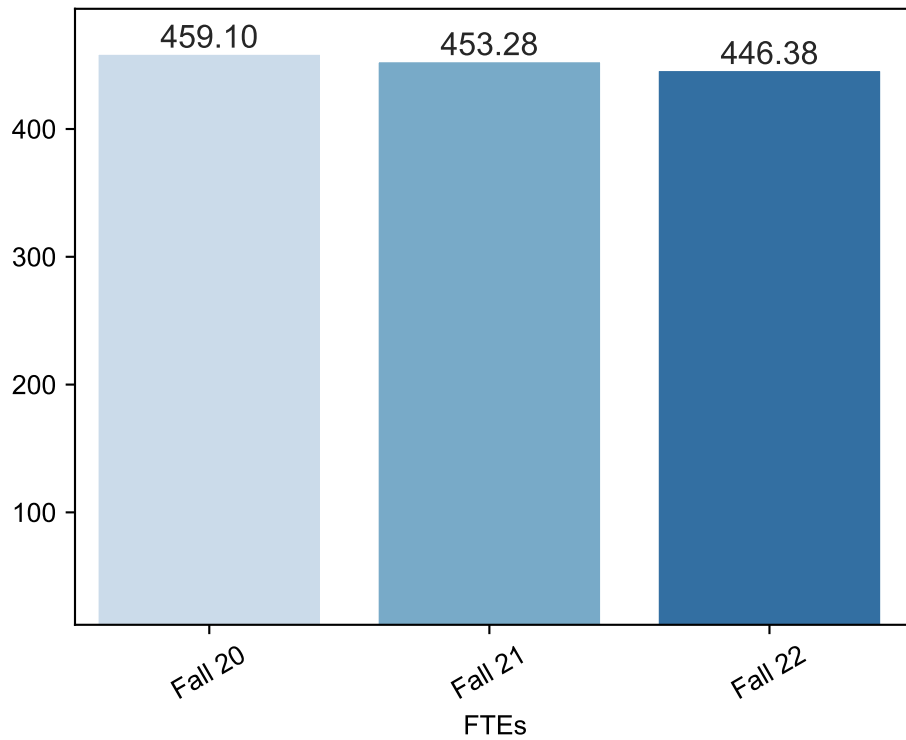

Enrollment Report

Fall Credit Enrollments as of Week 15 Fall Term With Consecutive Dates for 2021 and 2020

Fall Non Credit Enrollments as of Week 15 Fall Term With Consecutive Dates for 2021 and 2020

Fall Credit FTEs as of Week 15 Fall Term With Consecutive Dates for 2021 and 2020

Fall Non Credit FTEs as of Week 15 Fall Term With Consecutive Dates for 2021 and 2020