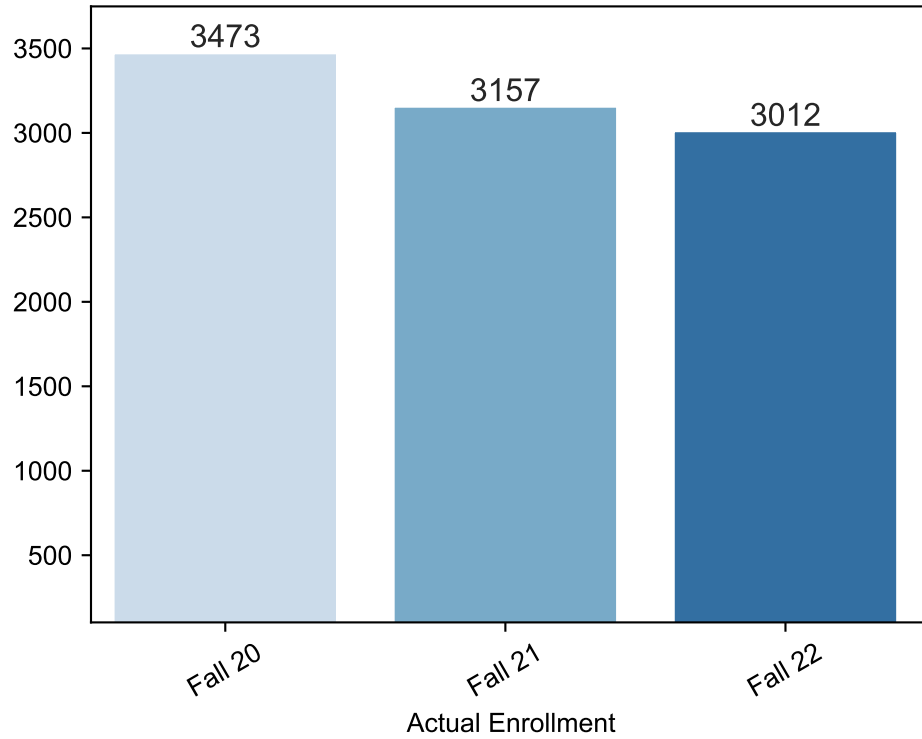

Enrollment Report

Fall Credit Enrollments as of Week 15 Fall Term With Consecutive Dates for 2021 and 2020

Fall Non Credit Enrollments as of Week 15 Fall Term With Consecutive Dates for 2021 and 2020

Fall Credit FTEs as of Week 15 Fall Term With Consecutive Dates for 2021 and 2020

Fall Non Credit FTEs as of Week 15 Fall Term With Consecutive Dates for 2021 and 2020