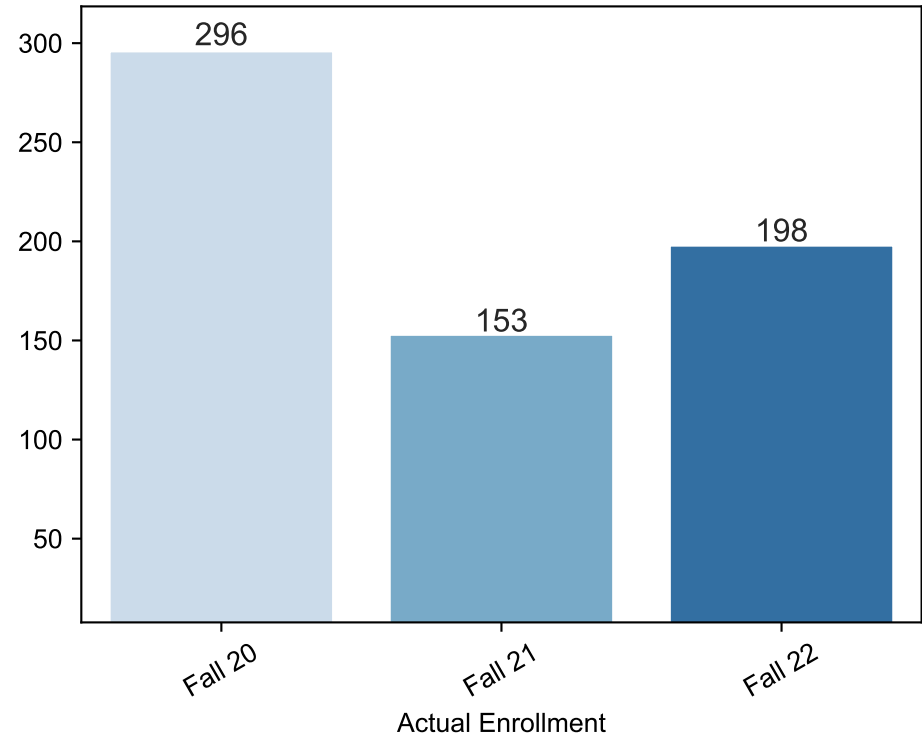

Enrollment Report

Fall Credit Enrollments as of Week 16 Fall Term With Consecutive Dates for 2021 and 2020

Fall Non Credit Enrollments as of Week 16 Fall Term With Consecutive Dates for 2021 and 2020

Fall Credit FTEs as of Week 16 Fall Term With Consecutive Dates for 2021 and 2020

Fall Non Credit FTEs as of Week 16 Fall Term With Consecutive Dates for 2021 and 2020