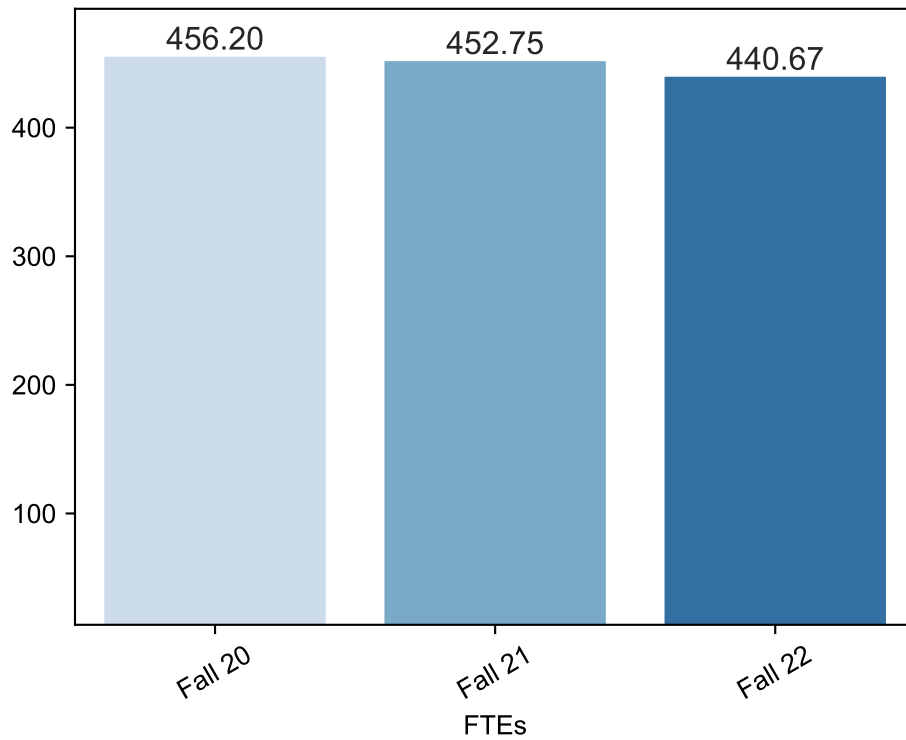

Enrollment Report

Fall Credit Enrollments as of Week 16 Fall Term With Consecutive Dates for 2021 and 2020

Fall Non Credit Enrollments as of Week 16 Fall Term With Consecutive Dates for 2021 and 2020

Fall Credit FTEs as of Week 16 Fall Term With Consecutive Dates for 2021 and 2020

Fall Non Credit FTEs as of Week 16 Fall Term With Consecutive Dates for 2021 and 2020