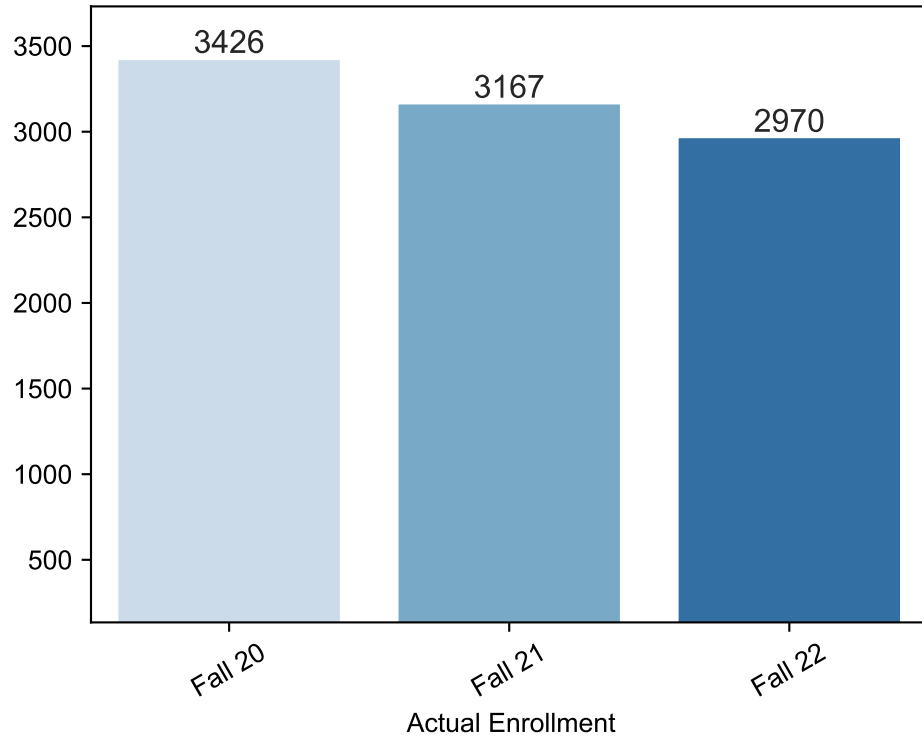

Enrollment Report

Fall Credit Enrollments as of Week 16 Fall Term With Consecutive Dates for 2021 and 2020

Fall Non Credit Enrollments as of Week 16 Fall Term With Consecutive Dates for 2021 and 2020

Fall Credit FTEs as of Week 16 Fall Term With Consecutive Dates for 2021 and 2020

Fall Non Credit FTEs as of Week 16 Fall Term With Consecutive Dates for 2021 and 2020