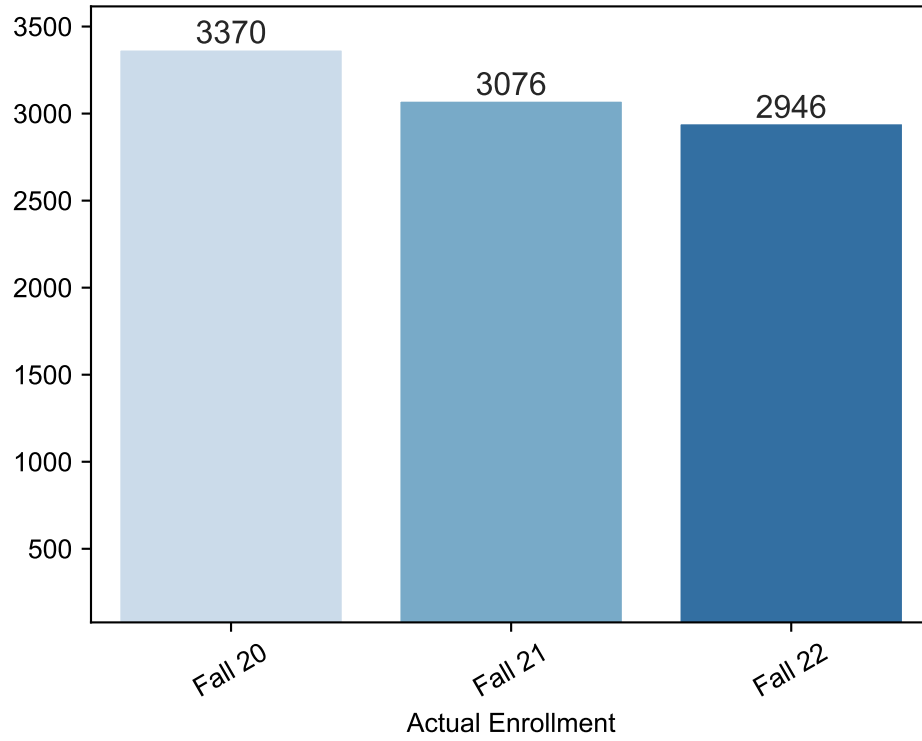

Enrollment Report

Fall Credit Enrollments as of Week 17 Fall Term With Consecutive Dates for 2021 and 2020

Fall Non Credit Enrollments as of Week 17 Fall Term With Consecutive Dates for 2021 and 2020

Fall Credit FTEs as of Week 17 Fall Term With Consecutive Dates for 2021 and 2020

Fall Non Credit FTEs as of Week 17 Fall Term With Consecutive Dates for 2021 and 2020