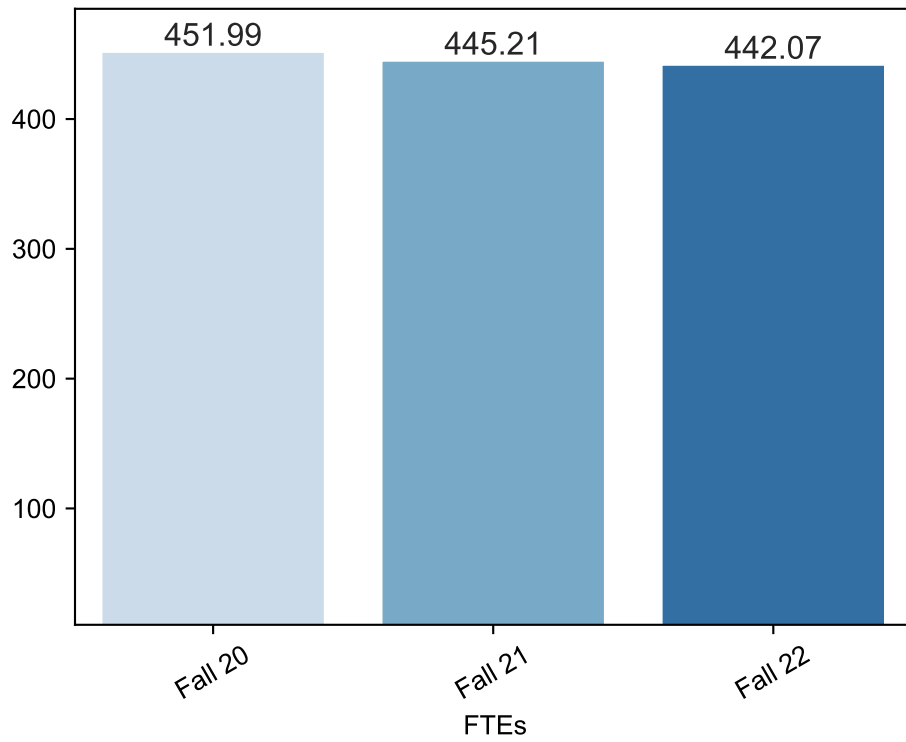

Enrollment Report

Fall Credit Enrollments as of Week 17 Fall Term With Consecutive Dates for 2021 and 2020

Fall Non Credit Enrollments as of Week 17 Fall Term With Consecutive Dates for 2021 and 2020

Fall Credit FTEs as of Week 17 Fall Term With Consecutive Dates for 2021 and 2020

Fall Non Credit FTEs as of Week 17 Fall Term With Consecutive Dates for 2021 and 2020