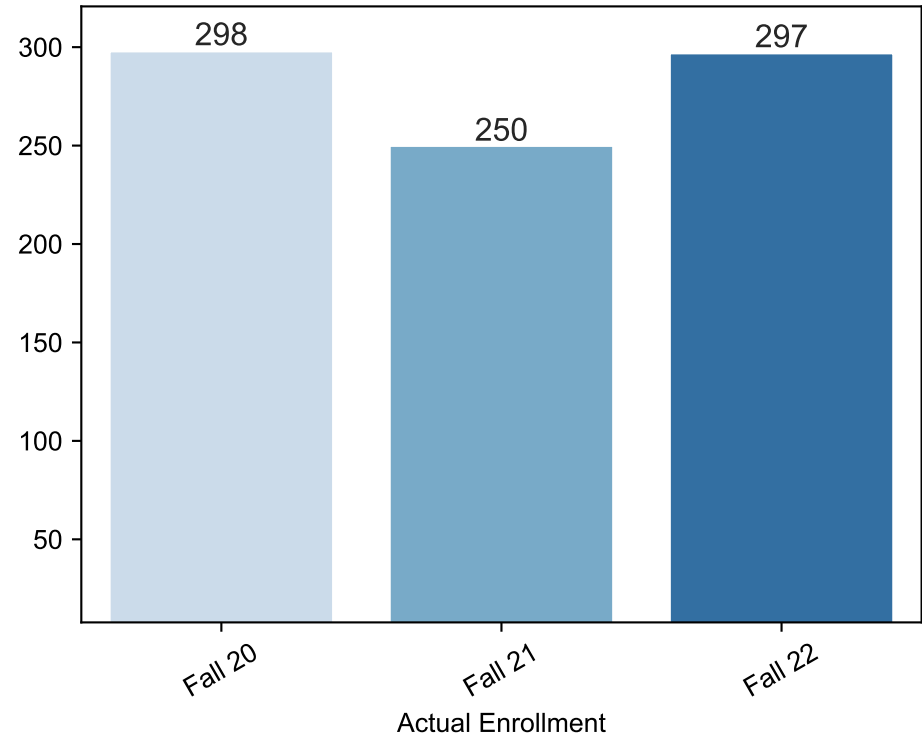

Enrollment Report

Fall Credit Enrollments as of Week 17 Fall Term With Consecutive Dates for 2021 and 2020

Fall Non Credit Enrollments as of Week 17 Fall Term With Consecutive Dates for 2021 and 2020

Fall Credit FTEs as of Week 17 Fall Term With Consecutive Dates for 2021 and 2020

Fall Non Credit FTEs as of Week 17 Fall Term With Consecutive Dates for 2021 and 2020