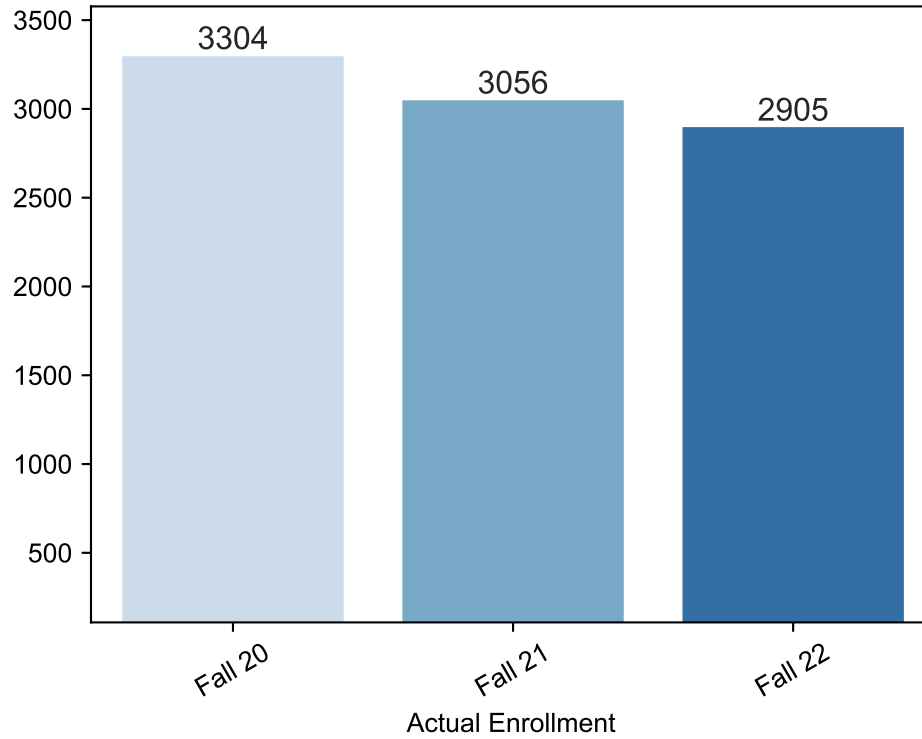

Enrollment Report

Fall Credit Enrollments as of Week 18 Fall Term With Consecutive Dates for 2021 and 2020

Fall Non Credit Enrollments as of Week 18 Fall Term With Consecutive Dates for 2021 and 2020

Fall Credit FTEs as of Week 18 Fall Term With Consecutive Dates for 2021 and 2020

Fall Non Credit FTEs as of Week 18 Fall Term With Consecutive Dates for 2021 and 2020