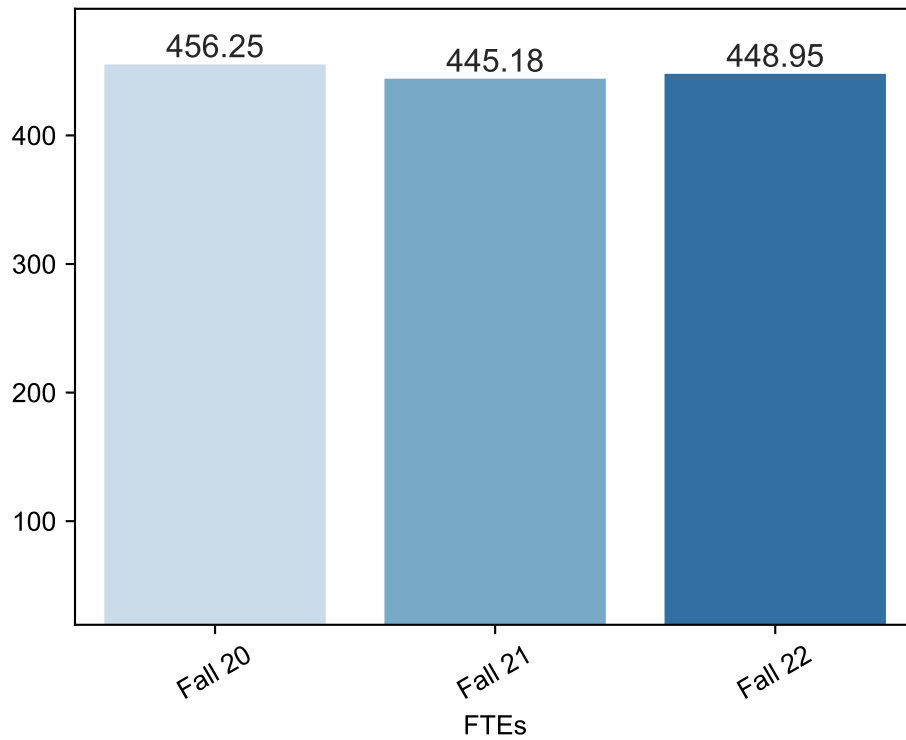

Enrollment Report

Fall Credit Enrollments as of Week 18 Fall Term With Consecutive Dates for 2021 and 2020

Fall Non Credit Enrollments as of Week 18 Fall Term With Consecutive Dates for 2021 and 2020

Fall Credit FTEs as of Week 18 Fall Term With Consecutive Dates for 2021 and 2020

Fall Non Credit FTEs as of Week 18 Fall Term With Consecutive Dates for 2021 and 2020