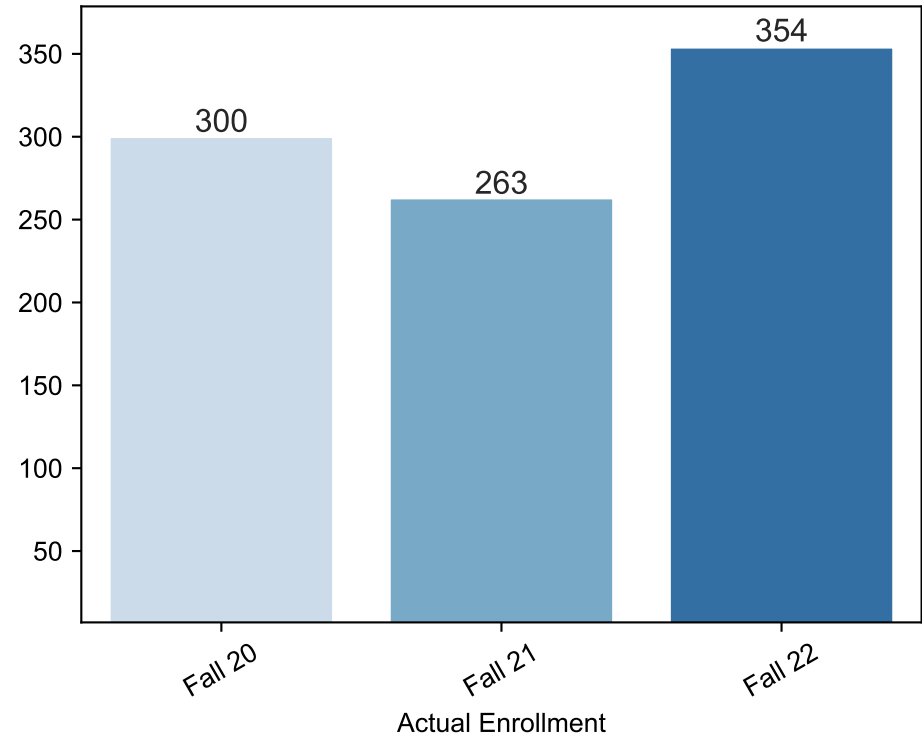

Enrollment Report

Fall Credit Enrollments as of Week 18 Fall Term With Consecutive Dates for 2021 and 2020

Fall Non Credit Enrollments as of Week 18 Fall Term With Consecutive Dates for 2021 and 2020

Fall Credit FTEs as of Week 18 Fall Term With Consecutive Dates for 2021 and 2020

Fall Non Credit FTEs as of Week 18 Fall Term With Consecutive Dates for 2021 and 2020