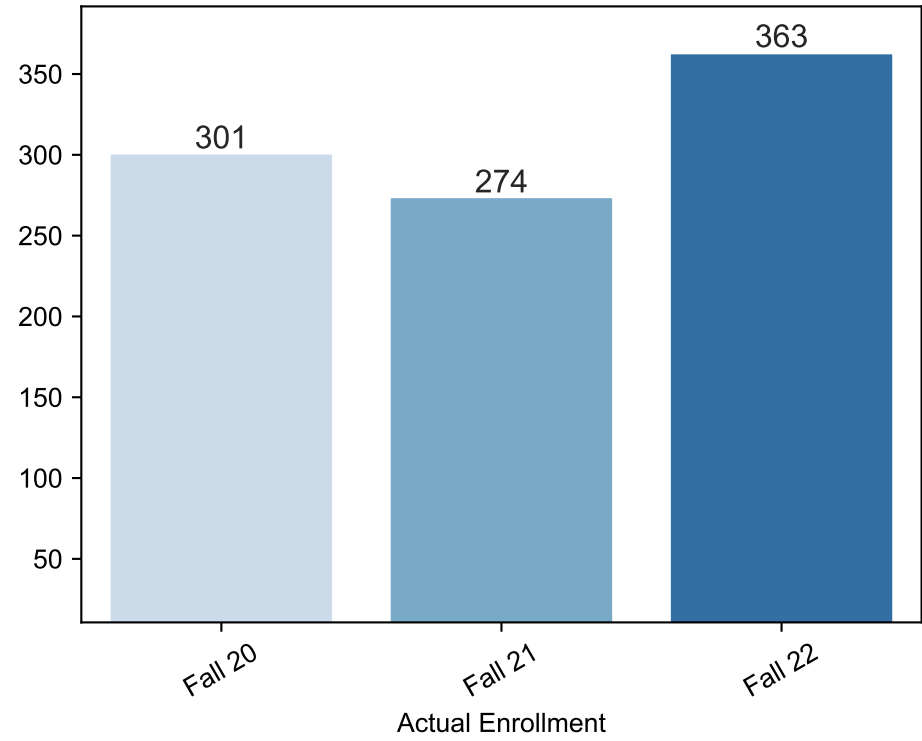

Enrollment Report

Fall Credit Enrollments as of Week 19 Fall Term With Consecutive Dates for 2021 and 2020

Fall Non Credit Enrollments as of Week 19 Fall Term With Consecutive Dates for 2021 and 2020

Fall Credit FTEs as of Week 19 Fall Term With Consecutive Dates for 2021 and 2020

Fall Non Credit FTEs as of Week 19 Fall Term With Consecutive Dates for 2021 and 2020