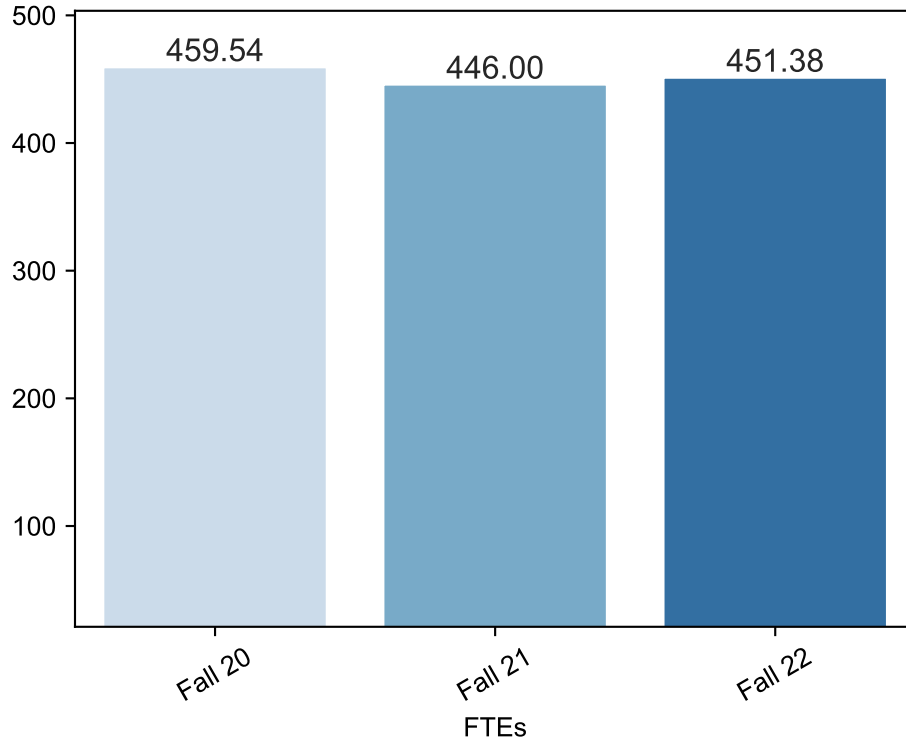

Enrollment Report

Fall Credit Enrollments as of Week 19 Fall Term With Consecutive Dates for 2021 and 2020

Fall Non Credit Enrollments as of Week 19 Fall Term With Consecutive Dates for 2021 and 2020

Fall Credit FTEs as of Week 19 Fall Term With Consecutive Dates for 2021 and 2020

Fall Non Credit FTEs as of Week 19 Fall Term With Consecutive Dates for 2021 and 2020