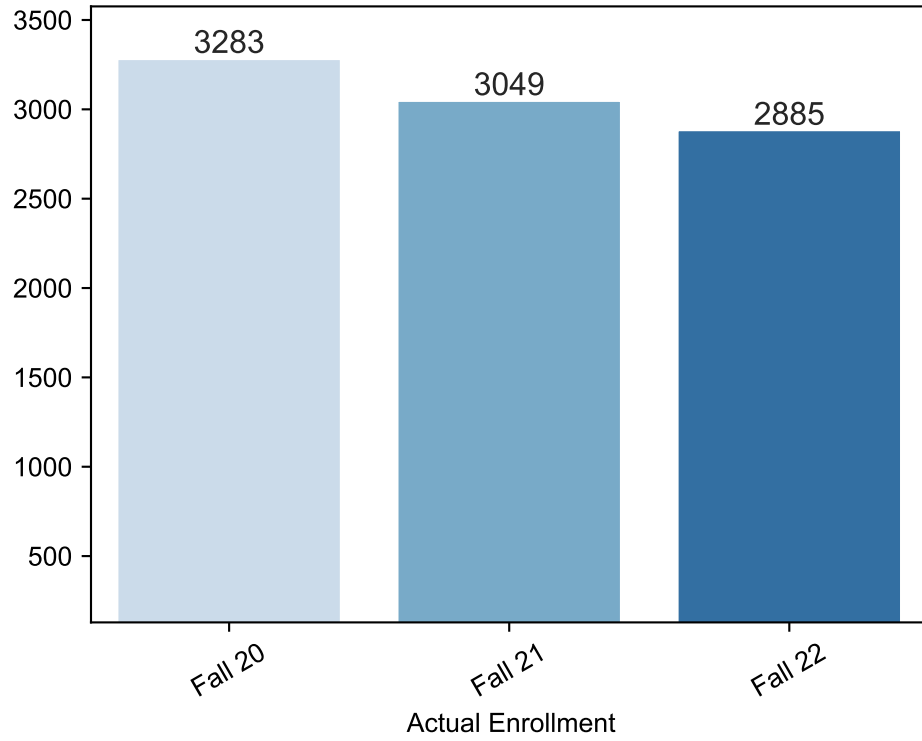

Enrollment Report

Fall Credit Enrollments as of Week 19 Fall Term With Consecutive Dates for 2021 and 2020

Fall Non Credit Enrollments as of Week 19 Fall Term With Consecutive Dates for 2021 and 2020

Fall Credit FTEs as of Week 19 Fall Term With Consecutive Dates for 2021 and 2020

Fall Non Credit FTEs as of Week 19 Fall Term With Consecutive Dates for 2021 and 2020