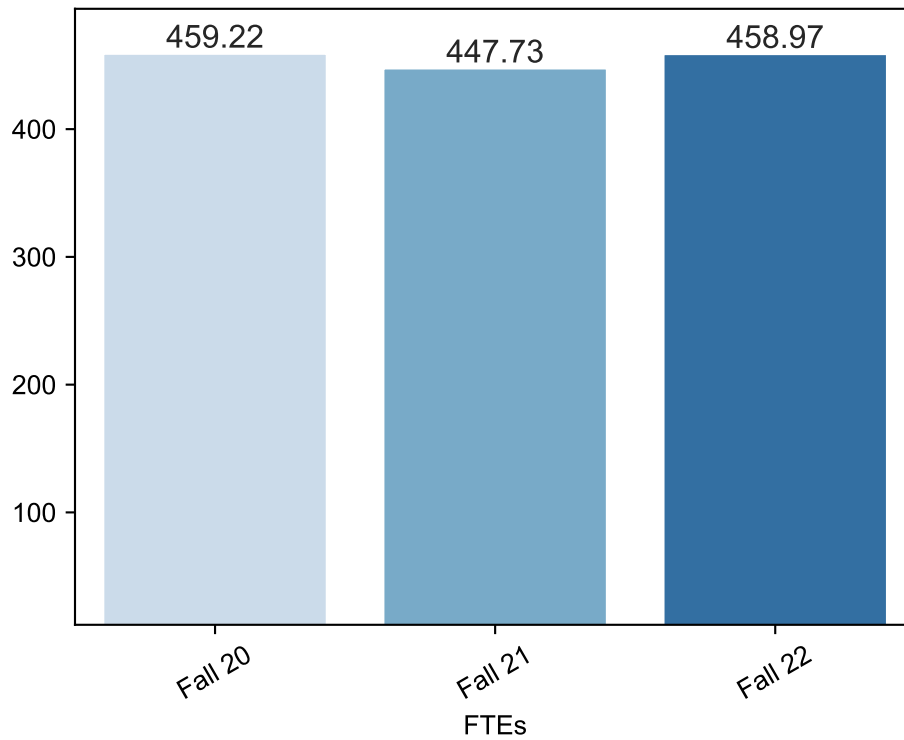

Enrollment Report

Fall Credit Enrollments as of Week 20 Fall Term With Consecutive Dates for 2021 and 2020

Fall Non Credit Enrollments as of Week 20 Fall Term With Consecutive Dates for 2021 and 2020

Fall Credit FTEs as of Week 20 Fall Term With Consecutive Dates for 2021 and 2020

Fall Non Credit FTEs as of Week 20 Fall Term With Consecutive Dates for 2021 and 2020