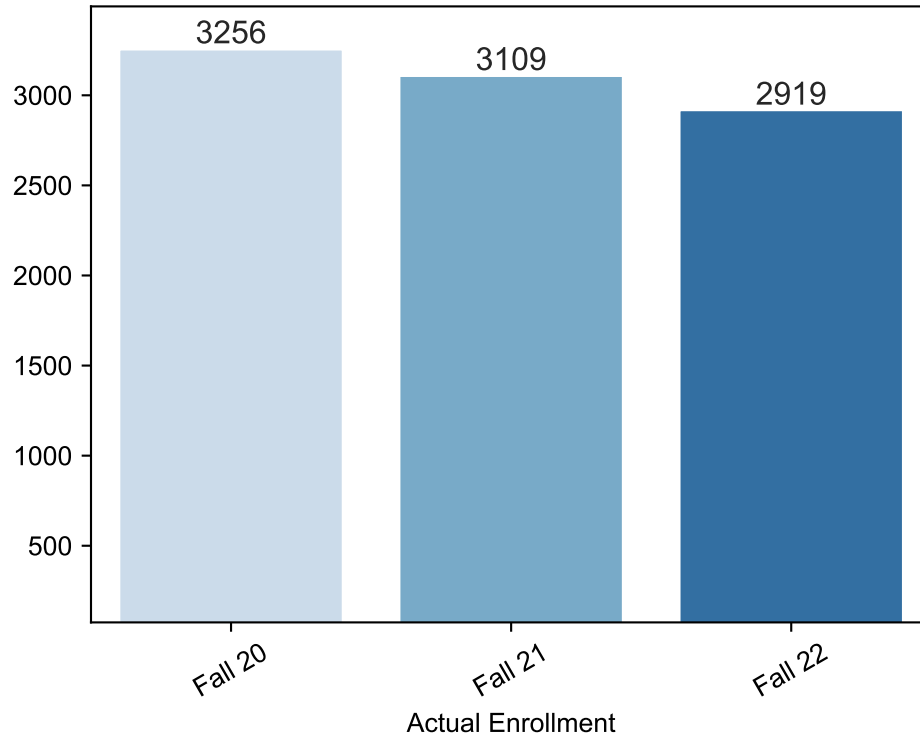

Enrollment Report

Fall Credit Enrollments as of Week 20 Fall Term With Consecutive Dates for 2021 and 2020

Fall Non Credit Enrollments as of Week 20 Fall Term With Consecutive Dates for 2021 and 2020

Fall Credit FTEs as of Week 20 Fall Term With Consecutive Dates for 2021 and 2020

Fall Non Credit FTEs as of Week 20 Fall Term With Consecutive Dates for 2021 and 2020