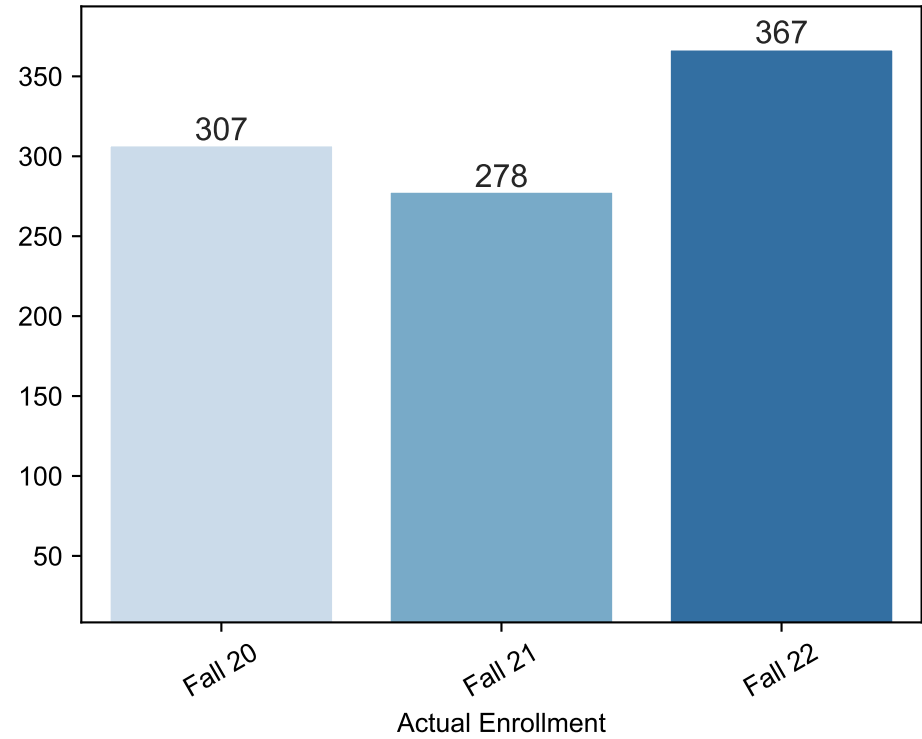

Enrollment Report

Fall Credit Enrollments as of Week 20 Fall Term With Consecutive Dates for 2021 and 2020

Fall Non Credit Enrollments as of Week 20 Fall Term With Consecutive Dates for 2021 and 2020

Fall Credit FTEs as of Week 20 Fall Term With Consecutive Dates for 2021 and 2020

Fall Non Credit FTEs as of Week 20 Fall Term With Consecutive Dates for 2021 and 2020