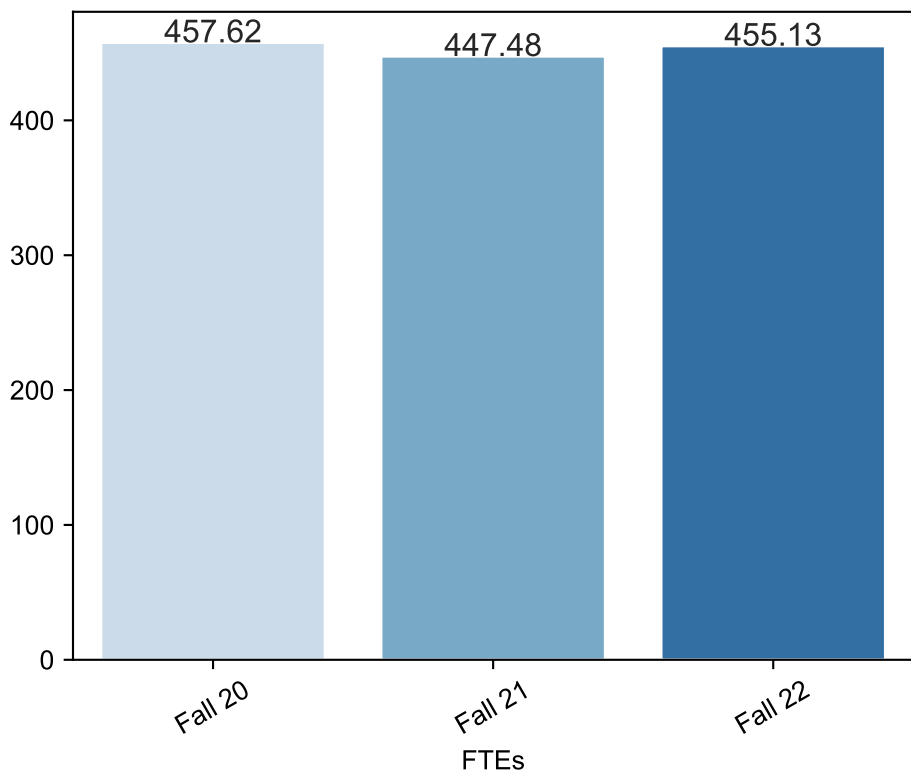

Fall Enrollment Report as of 10/24/2022

Fall Term: 3 Year Credit Enrollments

Fall Term: 3 Year Non Credit Enrollments

Fall Term: 3 Year Credit FTEs

Fall Term: 3 Year Non Credit FTEs