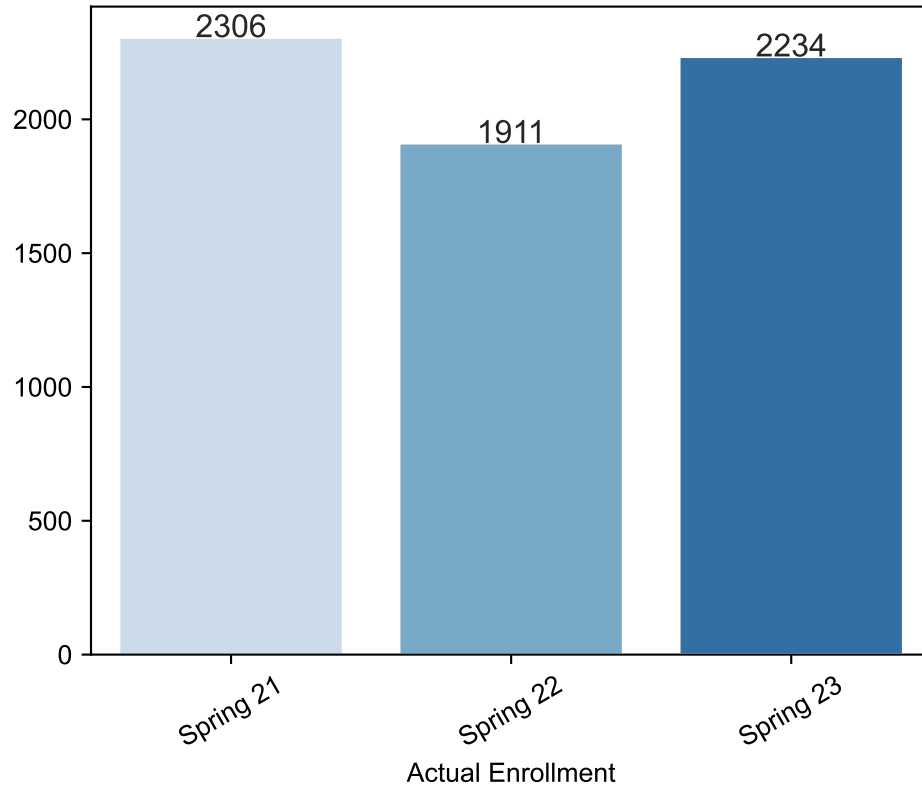

Spring Enrollment Report as of 01/03/2023

Spring Term: 3 Year Credit Enrollments

Spring Term: 3 Year Non Credit Enrollments

Spring Term: 3 Year Credit FTEs

Spring Term: 3 Year Non Credit FTEs