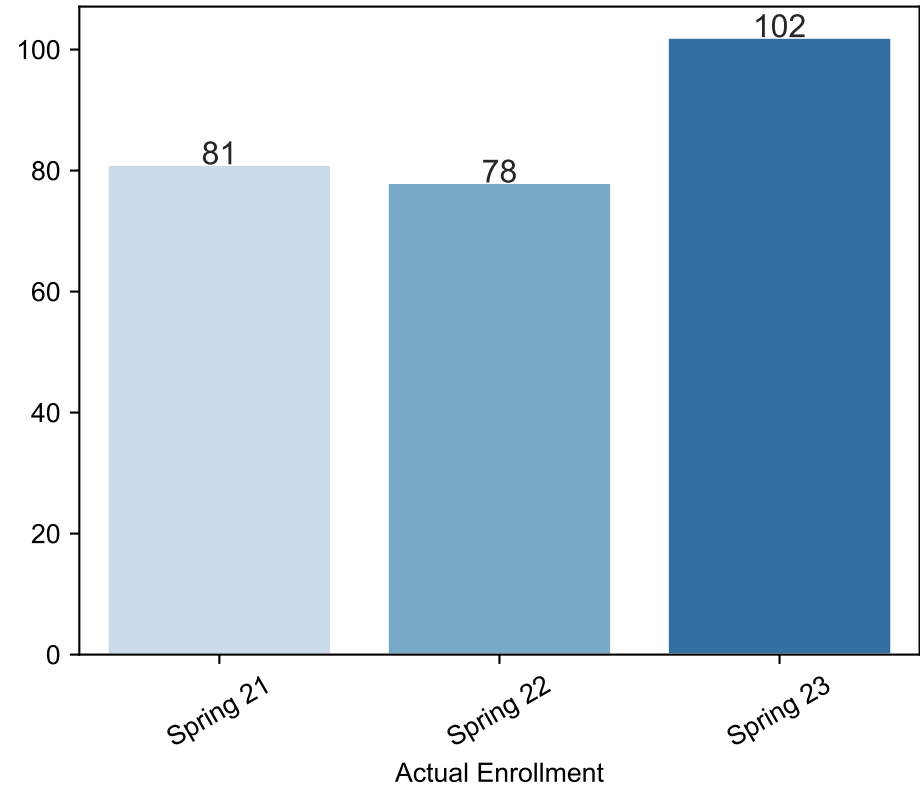

Spring Enrollment Report as of 01/03/2023

Spring Term: 3 Year Credit Enrollments

Spring Term: 3 Year Non Credit Enrollments

Spring Term: 3 Year Credit FTEs

Spring Term: 3 Year Non Credit FTEs