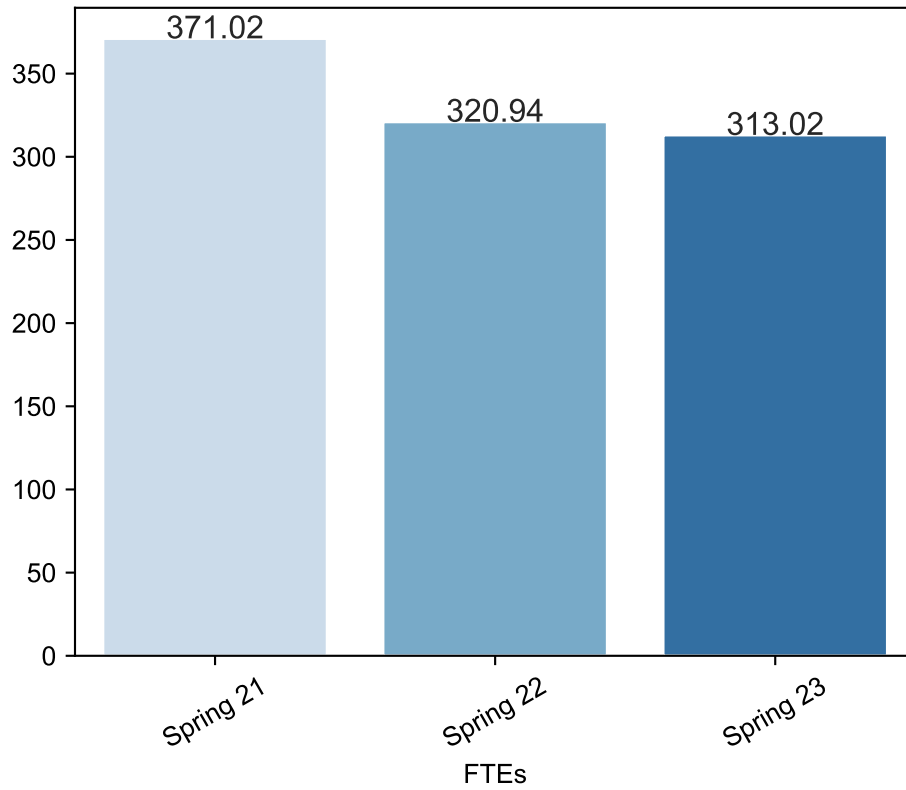

Spring Enrollment Report as of 01/03/2023

Spring Term: 3 Year Credit Enrollments

Spring Term: 3 Year Non Credit Enrollments

Spring Term: 3 Year Credit FTEs

Spring Term: 3 Year Non Credit FTEs