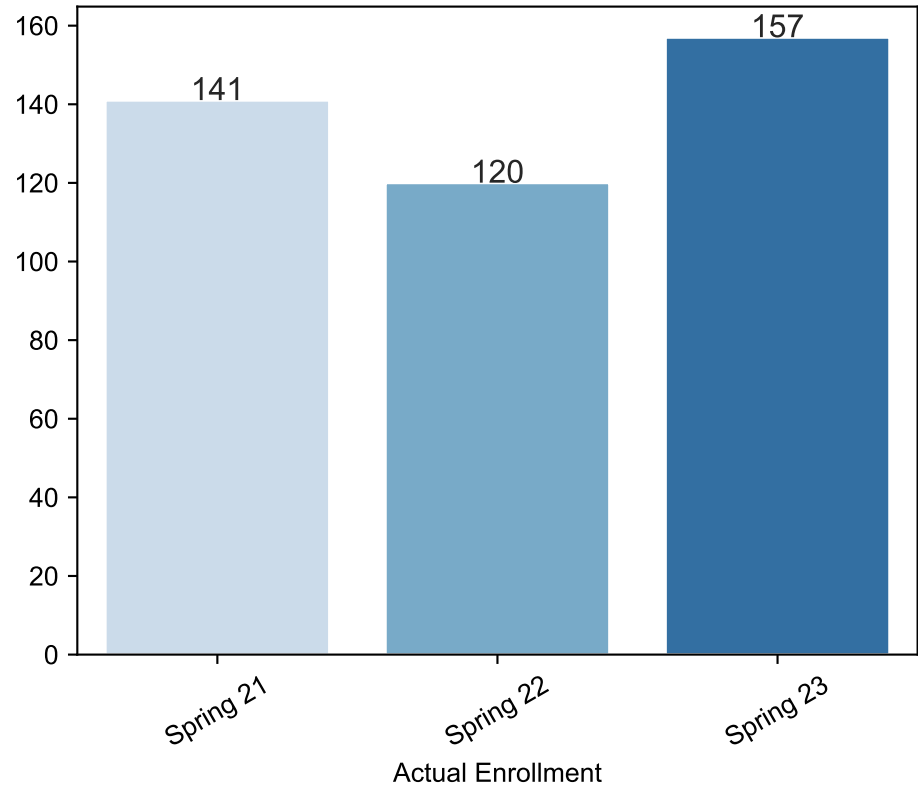

Spring Enrollment Report as of 01/30/2023

Spring Term: 3 Year Credit Enrollments

Spring Term: 3 Year Non Credit Enrollments

Spring Term: 3 Year Credit FTEs

Spring Term: 3 Year Non Credit FTEs