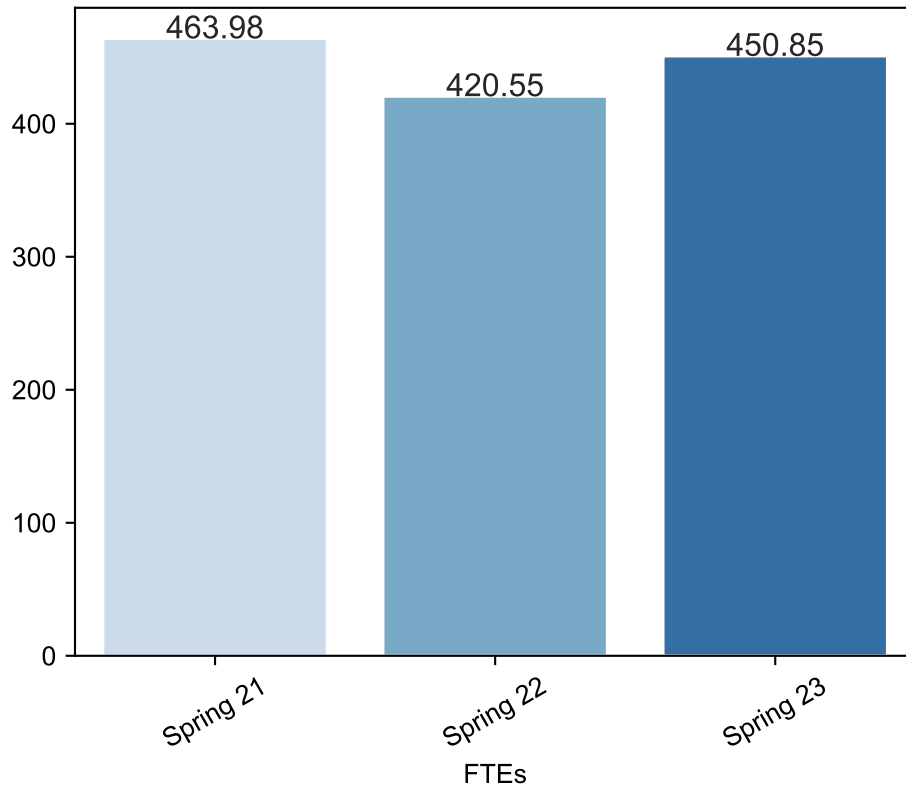

Spring Enrollment Report as of 01/30/2023

Spring Term: 3 Year Credit Enrollments

Spring Term: 3 Year Non Credit Enrollments

Spring Term: 3 Year Credit FTEs

Spring Term: 3 Year Non Credit FTEs