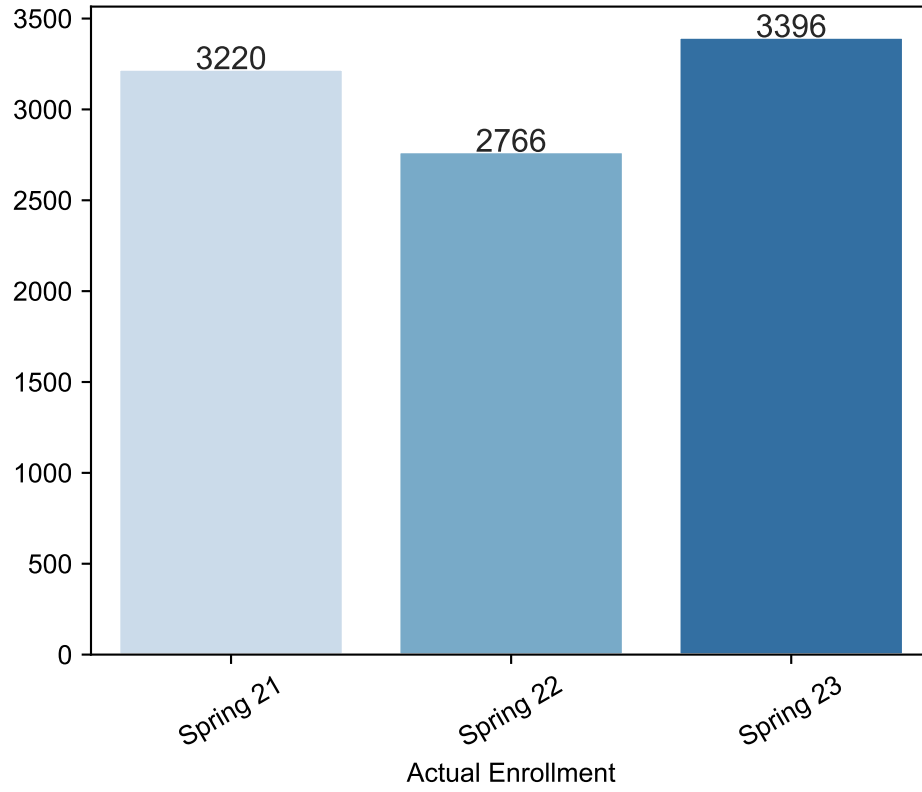

Spring Enrollment Report as of 01/30/2023

Spring Term: 3 Year Credit Enrollments

Spring Term: 3 Year Non Credit Enrollments

Spring Term: 3 Year Credit FTEs

Spring Term: 3 Year Non Credit FTEs