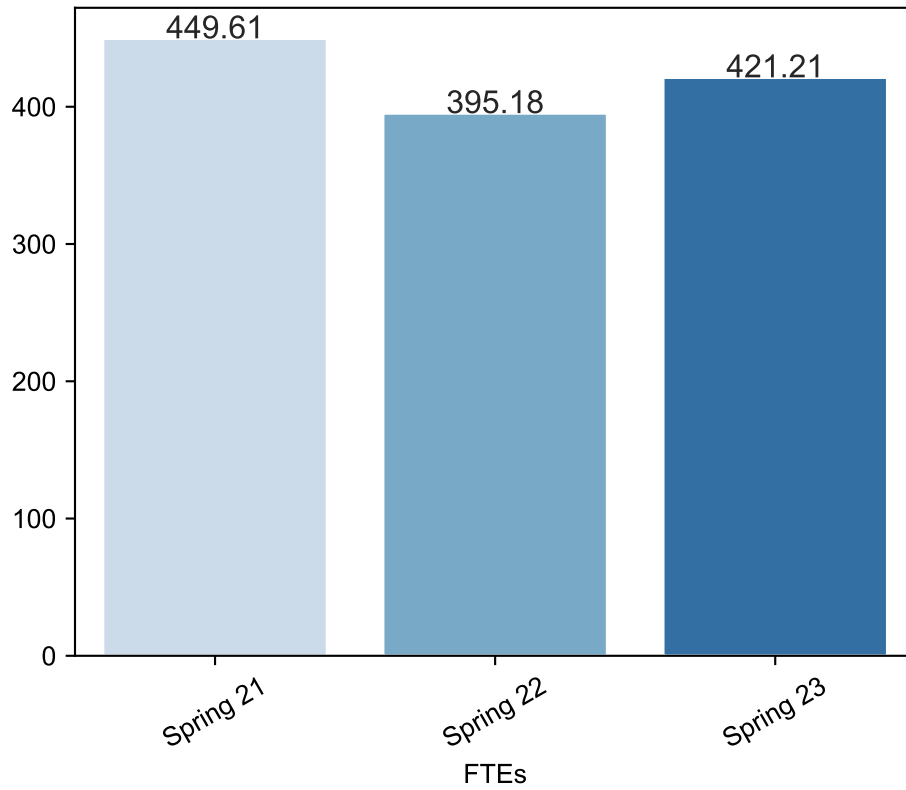

Spring Enrollment Report as of 02/28/2023

Spring Term: 3 Year Credit Enrollments

Spring Term: 3 Year Non Credit Enrollments

Spring Term: 3 Year Credit FTEs

Spring Term: 3 Year Non Credit FTEs