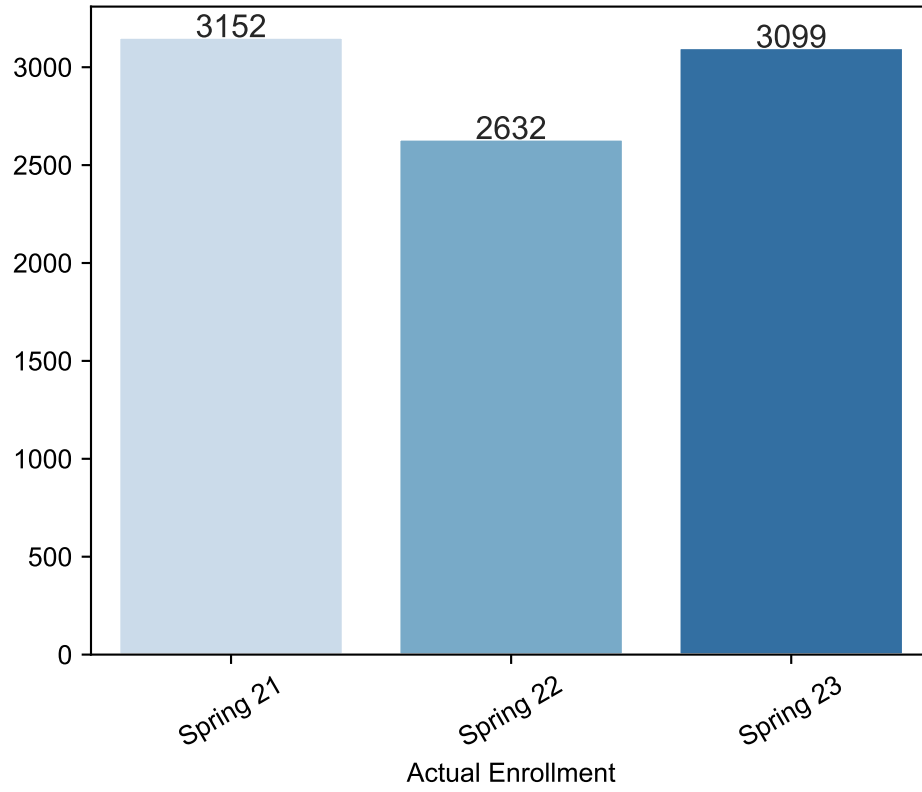

Spring Enrollment Report as of 02/28/2023

Spring Term: 3 Year Credit Enrollments

Spring Term: 3 Year Non Credit Enrollments

Spring Term: 3 Year Credit FTEs

Spring Term: 3 Year Non Credit FTEs