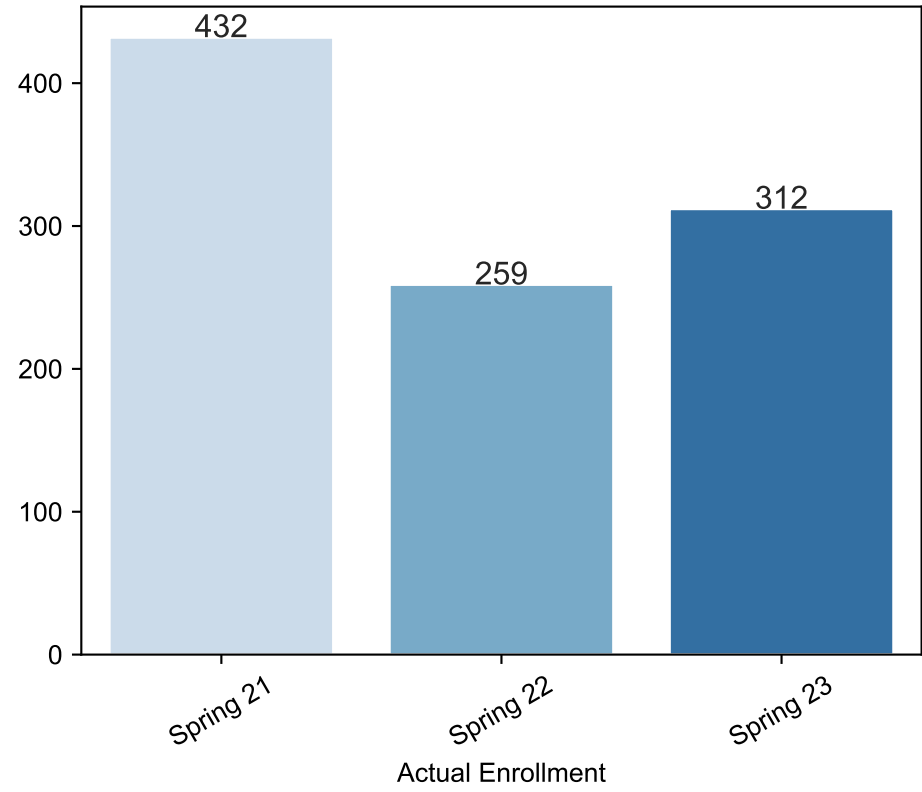

Spring Enrollment Report as of 02/28/2023

Spring Term: 3 Year Credit Enrollments

Spring Term: 3 Year Non Credit Enrollments

Spring Term: 3 Year Credit FTEs

Spring Term: 3 Year Non Credit FTEs