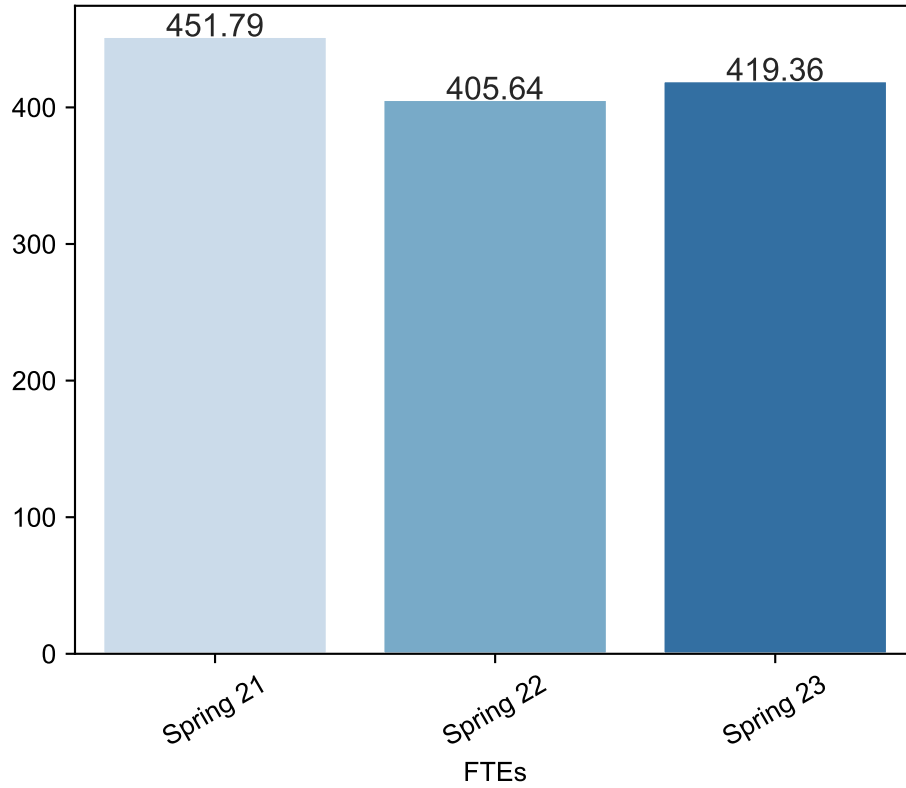

Spring Enrollment Report as of 03/13/2023

Spring Term: 3 Year Credit Enrollments

Spring Term: 3 Year Non Credit Enrollments

Spring Term: 3 Year Credit FTEs

Spring Term: 3 Year Non Credit FTEs