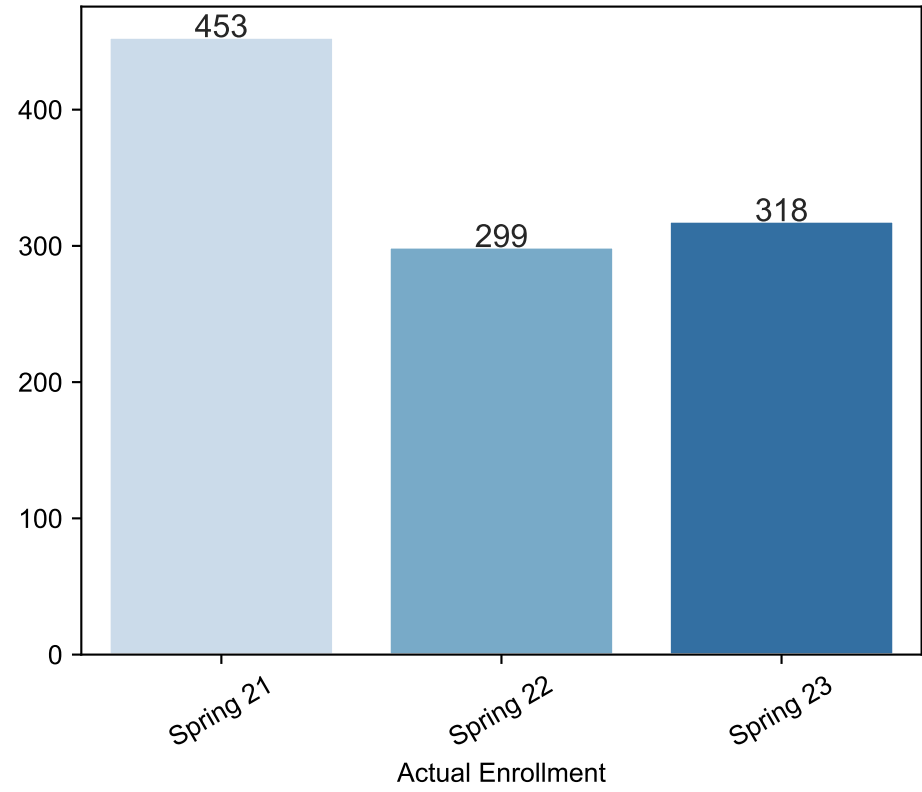

Spring Enrollment Report as of 03/13/2023

Spring Term: 3 Year Credit Enrollments

Spring Term: 3 Year Non Credit Enrollments

Spring Term: 3 Year Credit FTEs

Spring Term: 3 Year Non Credit FTEs