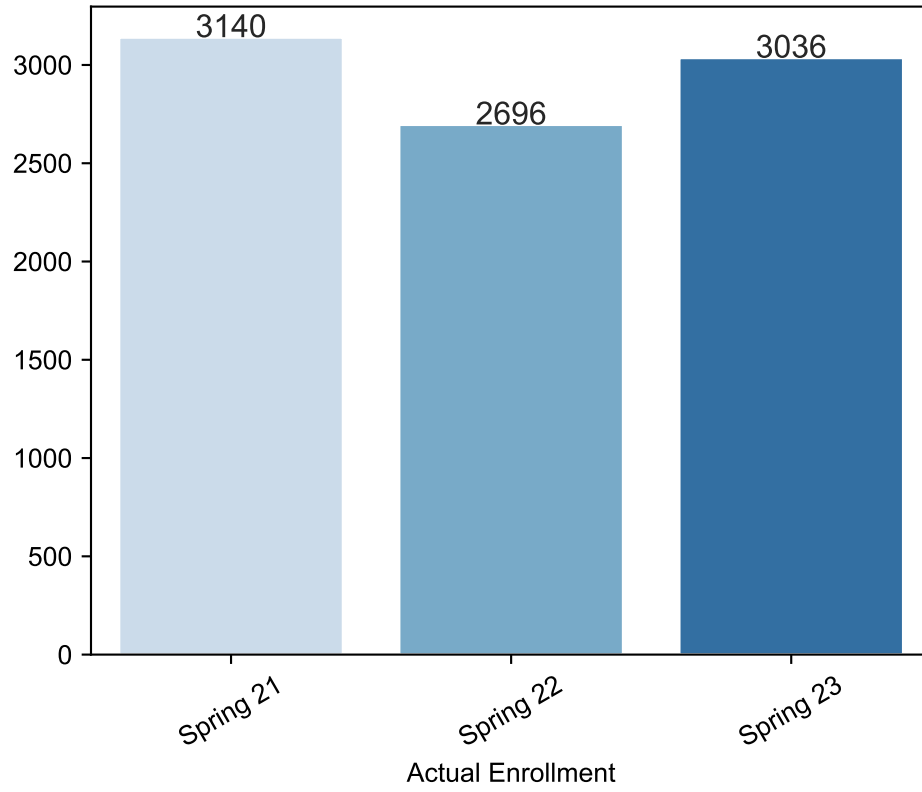

Spring Enrollment Report as of 03/13/2023

Spring Term: 3 Year Credit Enrollments

Spring Term: 3 Year Non Credit Enrollments

Spring Term: 3 Year Credit FTEs

Spring Term: 3 Year Non Credit FTEs