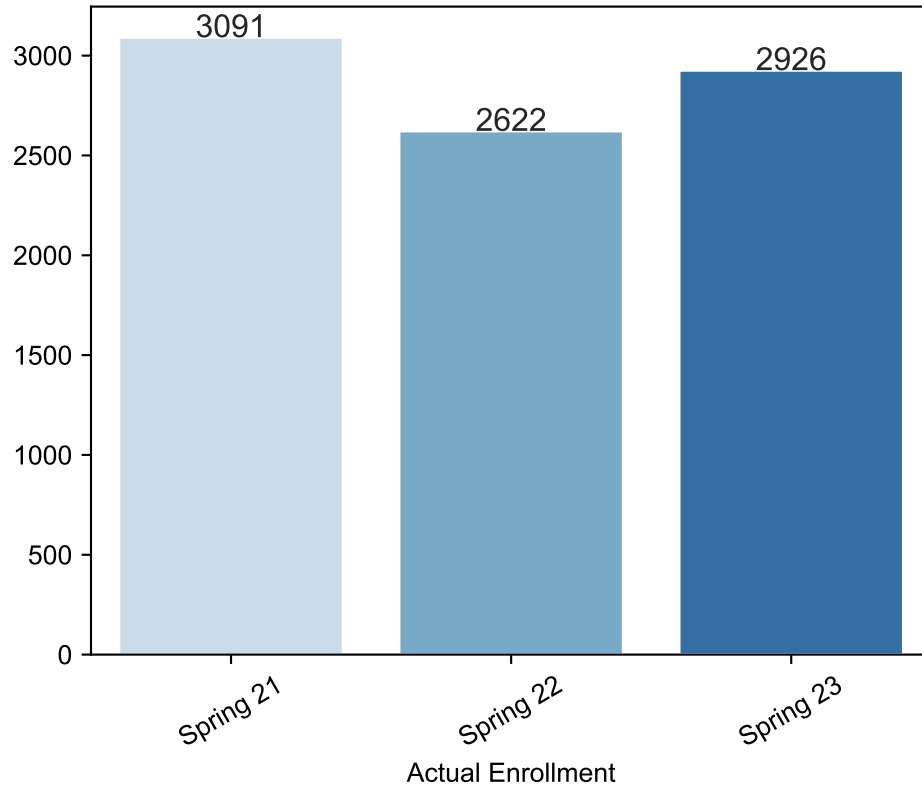

Spring Enrollment Report as of 04/24/2023

Spring Term: 3 Year Credit Enrollments

Spring Term: 3 Year Non Credit Enrollments

Spring Term: 3 Year Credit FTEs

Spring Term: 3 Year Non Credit FTEs

Report Filters

Academic Level is Credit

Academic Years Ago is in list (0, 1, 2)

Date Index for Registration Start Date : All

Enrolled is Yes

Semester is Spring

Measures

Duplicated Headcount

Report Filters