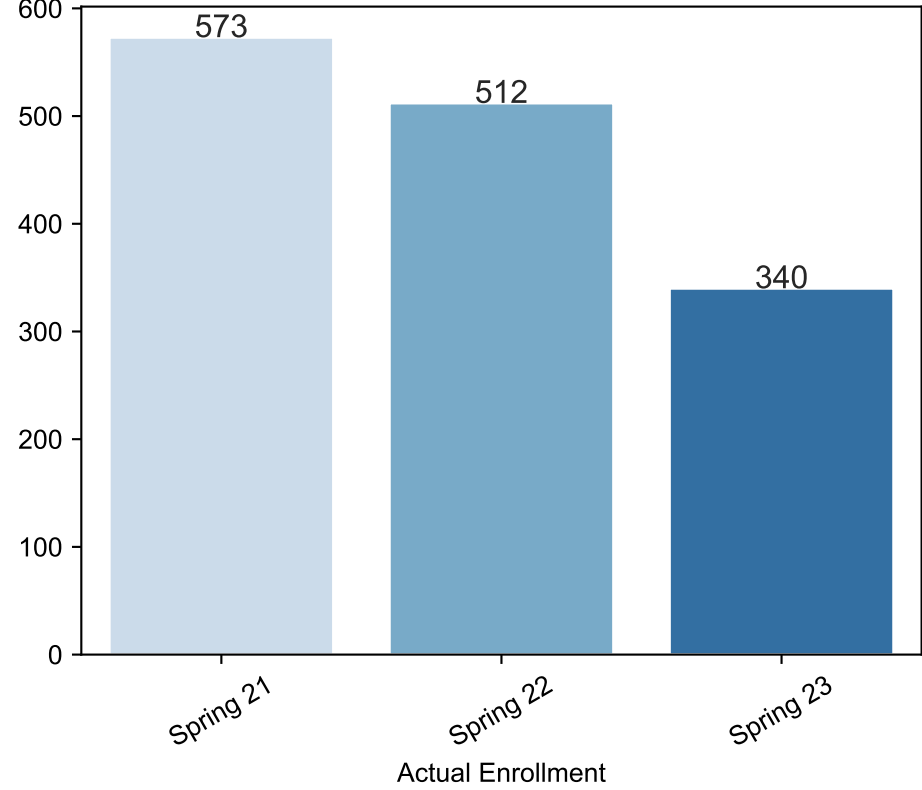

Spring Enrollment Report as of 04/24/2023

Spring Term: 3 Year Credit Enrollments

Spring Term: 3 Year Non Credit Enrollments

Spring Term: 3 Year Credit FTEs

Spring Term: 3 Year Non Credit FTEs

Report Filters

Academic Level is Credit

Academic Years Ago is in list (0, 1, 2)

Date Index for Registration Start Date : All

Enrolled is Yes

Semester is Spring

Measures

Duplicated Headcount

Report Filters