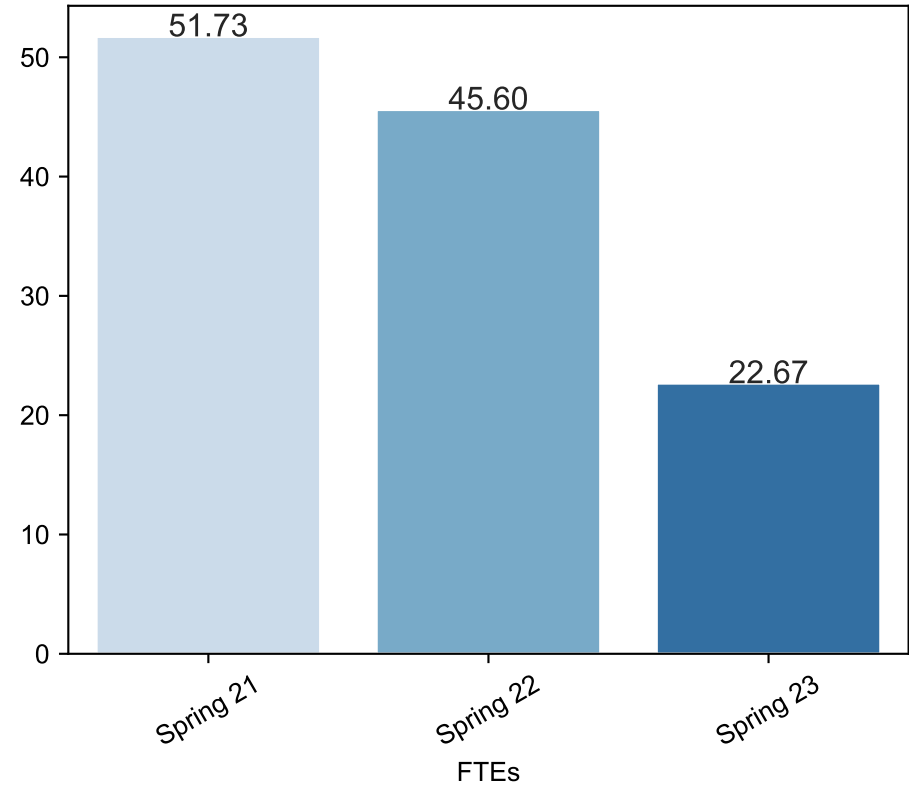

Spring Enrollment Report as of 04/24/2023

Spring Term: 3 Year Credit Enrollments

Spring Term: 3 Year Non Credit Enrollments

Spring Term: 3 Year Credit FTEs

Spring Term: 3 Year Non Credit FTEs

Report Filters

Academic Level is Credit

Academic Years Ago is in list (0, 1, 2)

Date Index for Registration Start Date : All

Enrolled is Yes

Semester is Spring

Measures

Duplicated Headcount

Report Filters

Academic Level is Non Credit

Academic Years Ago is in list (0, 1, 2)

Date Index for Registration Start Date : All

Enrolled is Yes

Semester is Spring

Measures

Duplicated Headcount