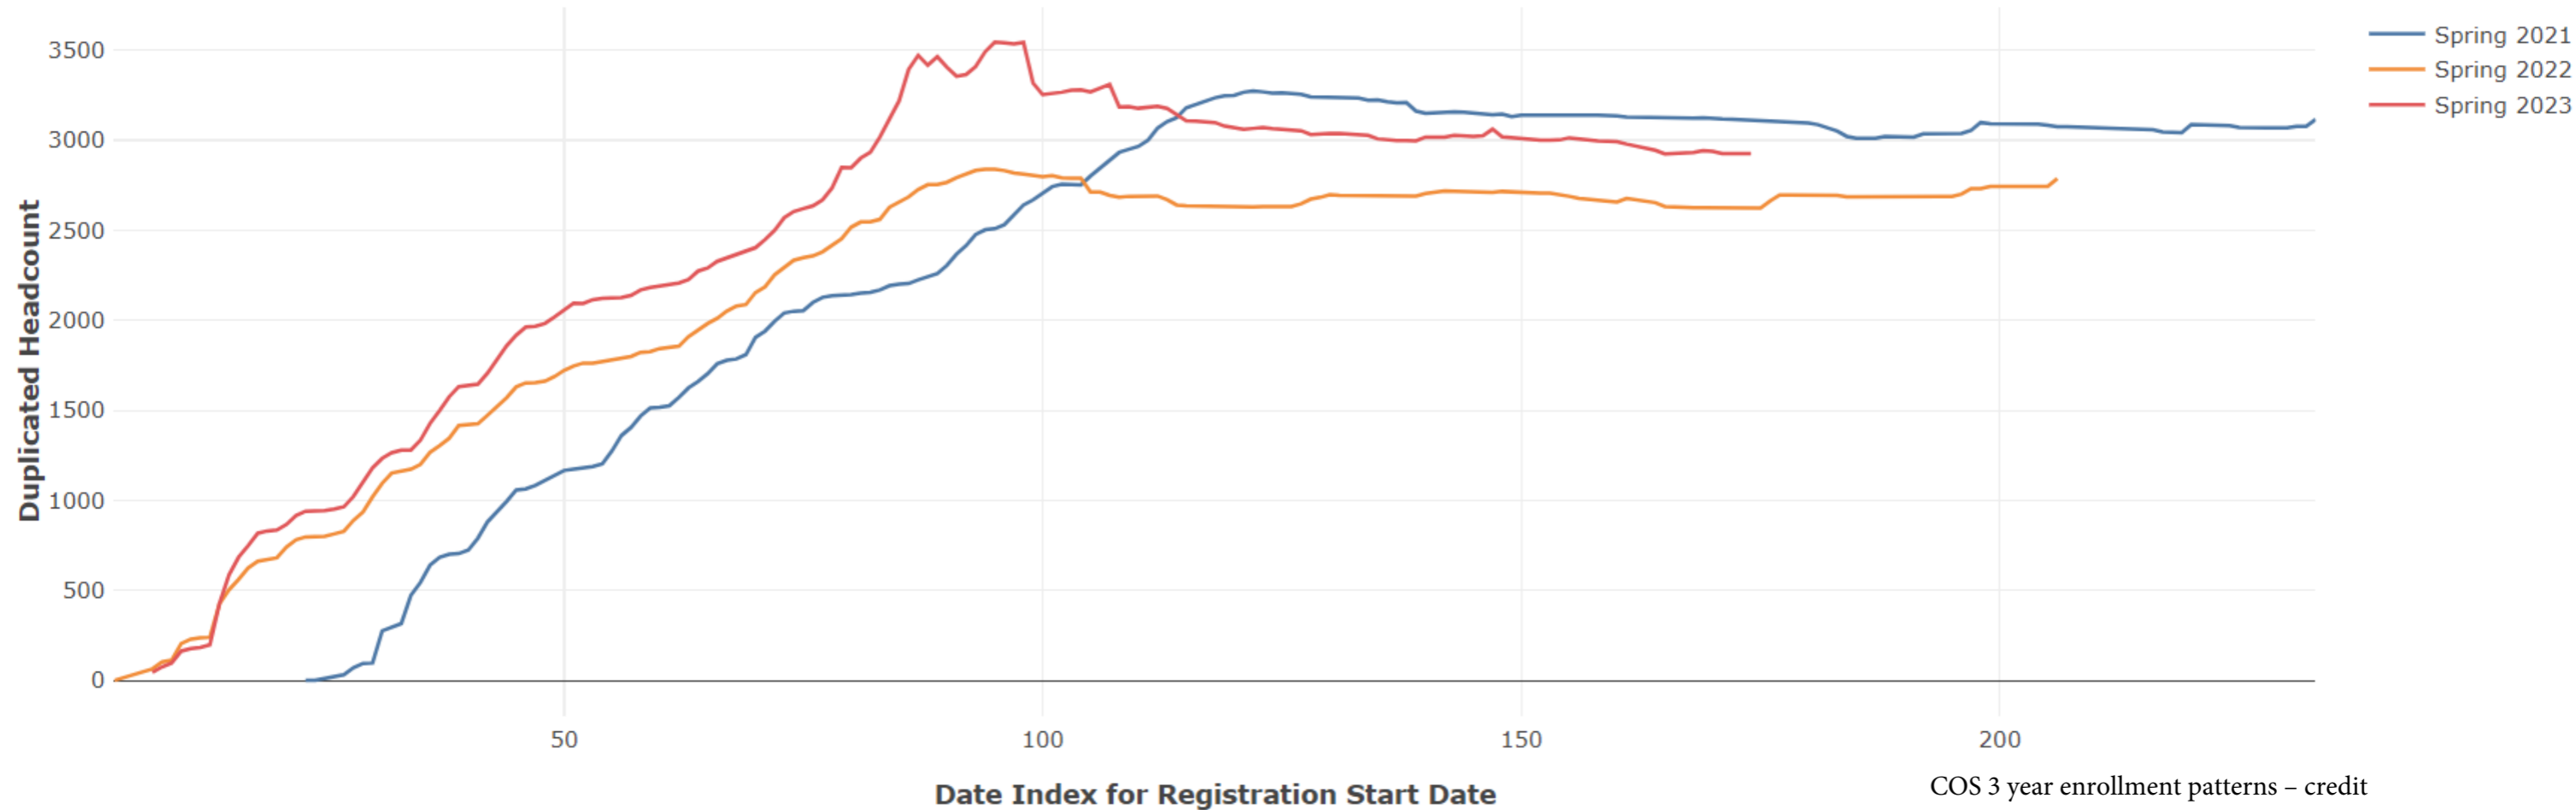

Academic Level is Credit

Academic Years Ago is in list (0, 1, 2)

Date Index for Registration Start Date : All

Enrolled is Yes

Semester is Spring

Measures

Duplicated Headcount

Report Filters

Academic Level is Non Credit

Academic Years Ago is in list (0, 1, 2)

Date Index for Registration Start Date : All

Enrolled is Yes

Semester is Spring

Measures

Duplicated Headcount