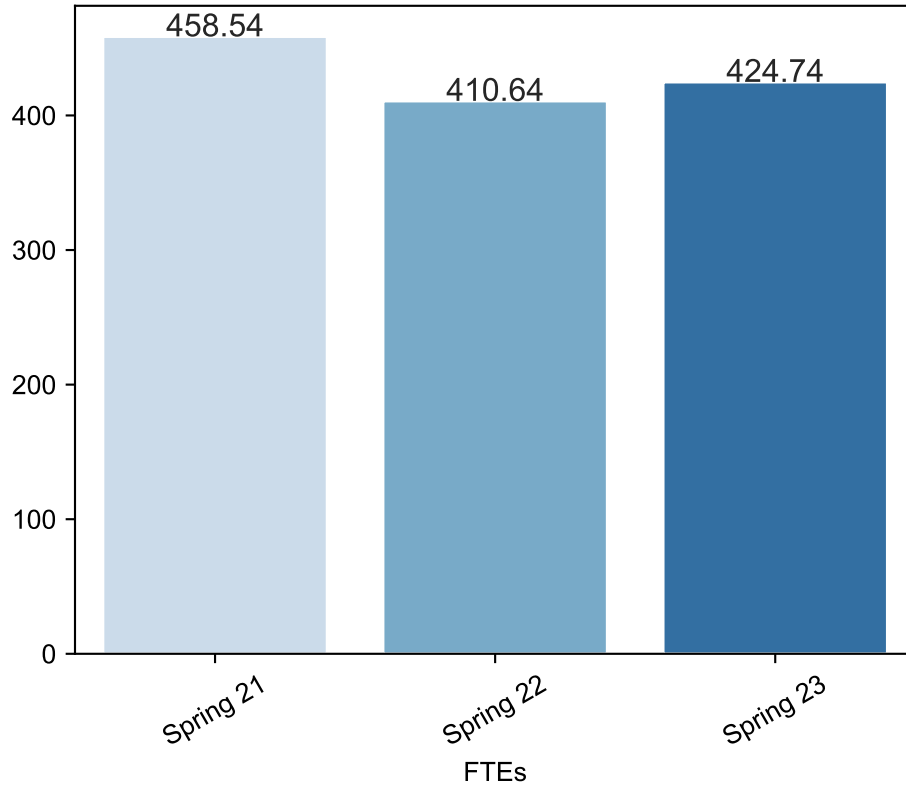

Spring Enrollment Report as of 04/24/2023

Spring Term: 3 Year Credit Enrollments

Spring Term: 3 Year Non Credit Enrollments

Spring Term: 3 Year Credit FTEs

Spring Term: 3 Year Non Credit FTEs

Report Filters

Academic Level is Credit

Academic Years Ago is in list (0, 1, 2)

Date Index for Registration Start Date : All

Enrolled is Yes

Semester is Spring

Measures

Duplicated Headcount

Report Filters

Academic Level is Non Credit

Academic Years Ago is in list (0, 1, 2)

Date Index for Registration Start Date : All

Enrolled is Yes

Semester is Spring

Measures

Duplicated Headcount