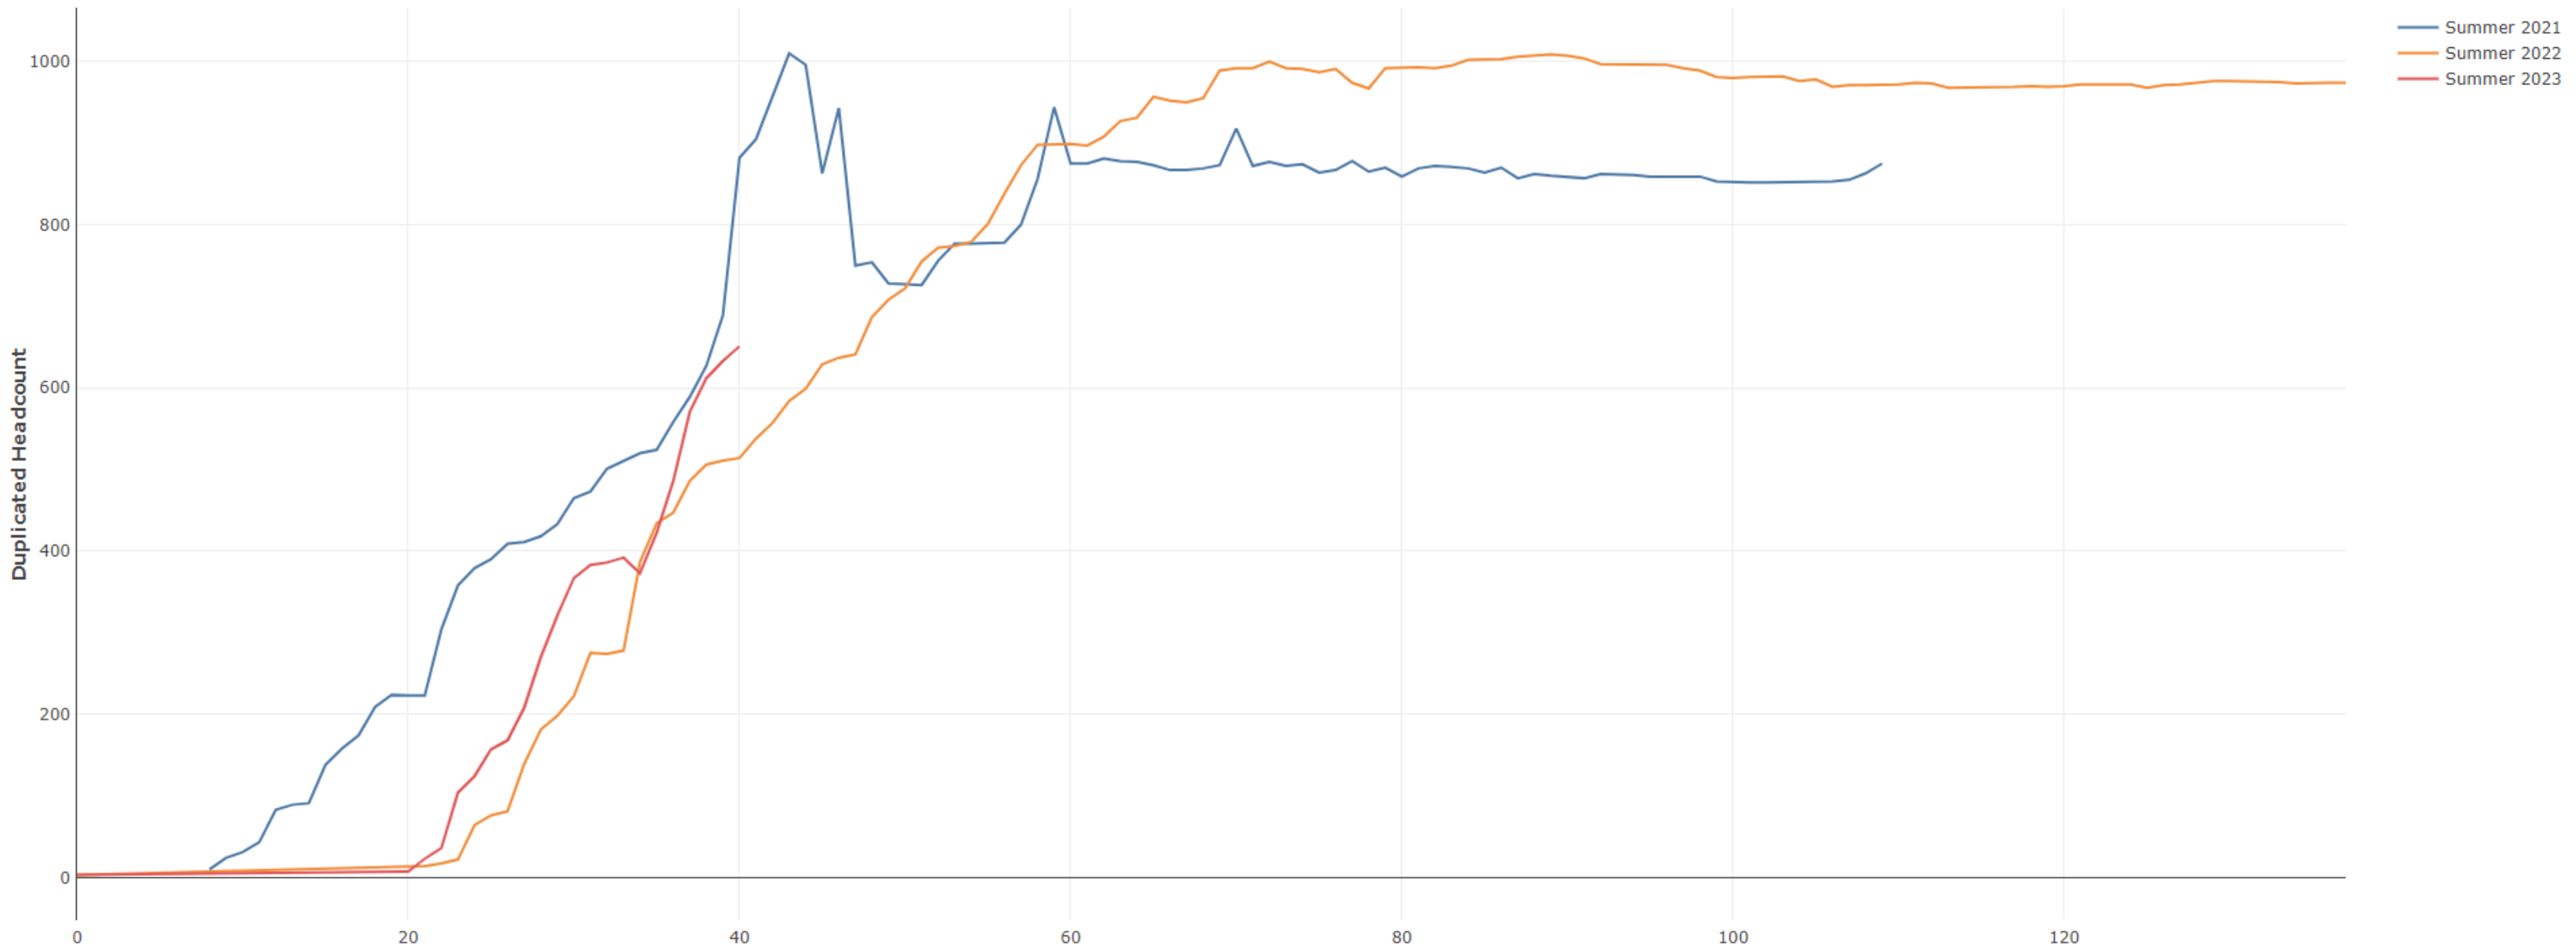

Summer Enrollment Report as of 05/15/2023

Summer Term: 3 Year Credit Enrollments

Summer Term: 3 Year Non Credit Enrollments

Summer Term: 3 Year Credit FTEs

Summer Term: 3 Year Non Credit FTEs

Report Filters

Academic Level is Credit

Academic Years Ago is in list (0, 1, 2)

Date Index for Registration Start Date : All

Enrolled is Yes

Semester is Summer

COS 3 year enrollment patterns – credit