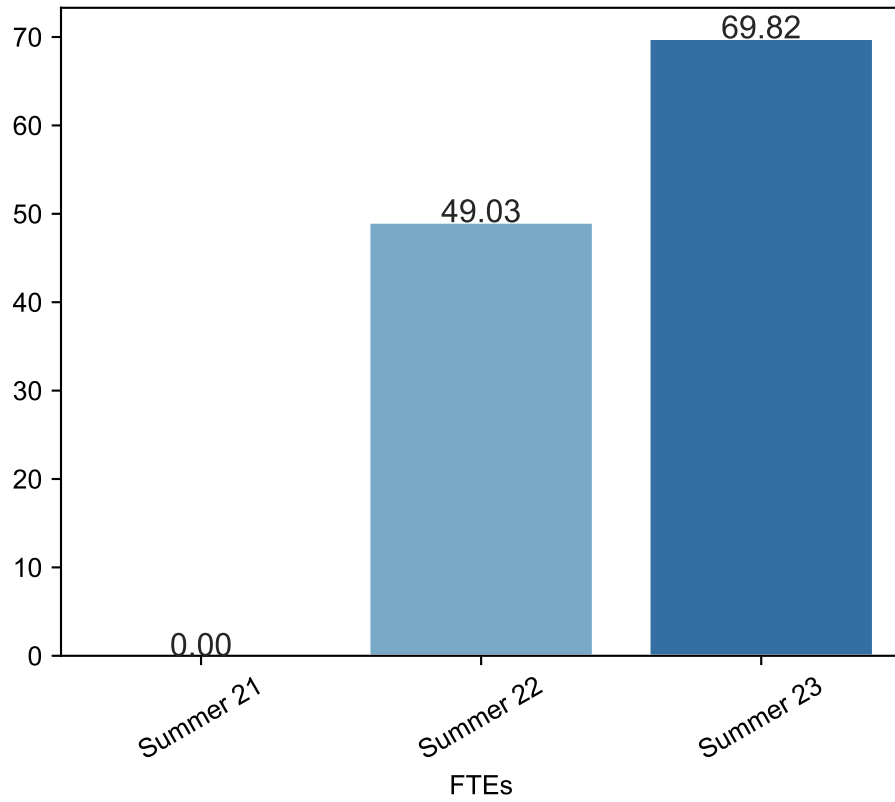

Summer Enrollment Report as of 05/15/2023

Summer Term: 3 Year Credit Enrollments

Summer Term: 3 Year Non Credit Enrollments

Summer Term: 3 Year Credit FTEs

Summer Term: 3 Year Non Credit FTEs

Report Filters

Academic Level is Credit

Academic Years Ago is in list (0, 1, 2)

Date Index for Registration Start Date : All

Enrolled is Yes

Semester is Summer

COS 3 year enrollment patterns – credit