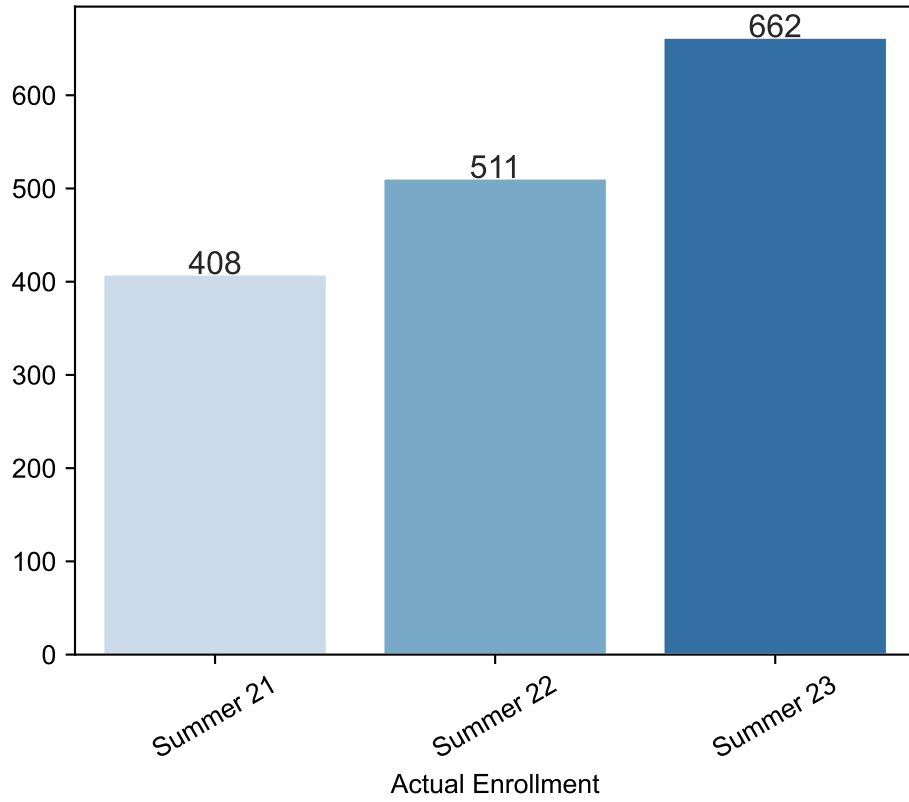

Summer Enrollment Report as of 05/15/2023

Summer Term: 3 Year Credit Enrollments

Summer Term: 3 Year Non Credit Enrollments

Summer Term: 3 Year Credit FTEs

Summer Term: 3 Year Non Credit FTEs

Report Filters

Academic Level is Credit

Academic Years Ago is in list (0, 1, 2)

Date Index for Registration Start Date : All

Enrolled is Yes

Semester is Summer

COS 3 year enrollment patterns – credit