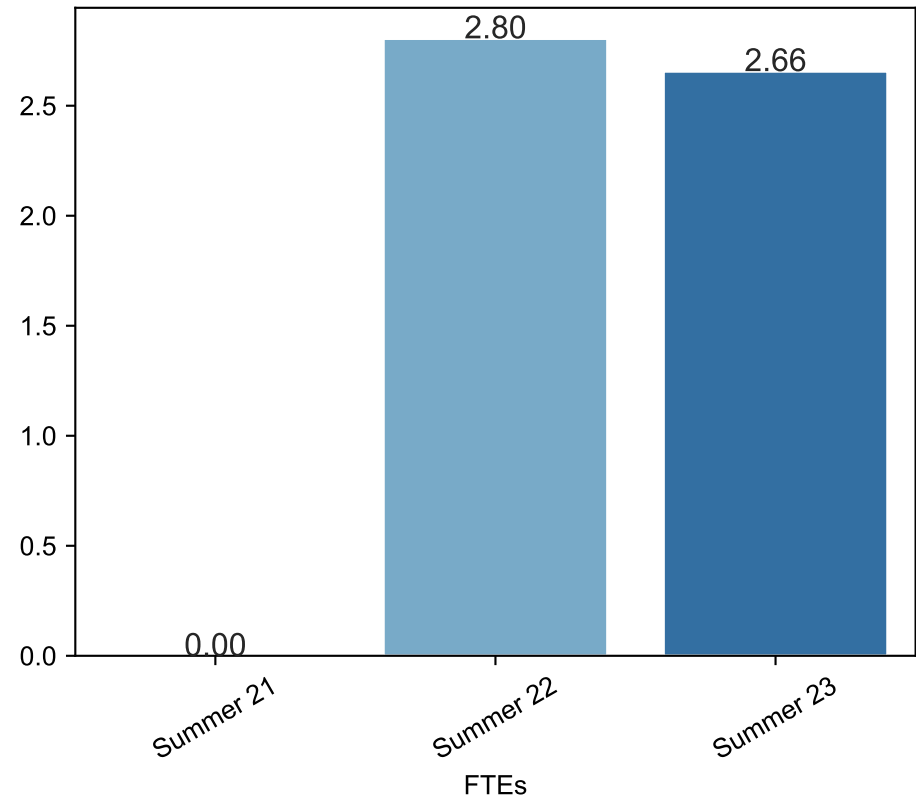

Summer Enrollment Report as of 05/15/2023

Summer Term: 3 Year Credit Enrollments

Summer Term: 3 Year Non Credit Enrollments

Summer Term: 3 Year Credit FTEs

Summer Term: 3 Year Non Credit FTEs

Report Filters

Academic Level is Credit

Academic Years Ago is in list (0, 1, 2)

Date Index for Registration Start Date : All

Enrolled is Yes

Semester is Summer

COS 3 year enrollment patterns – credit