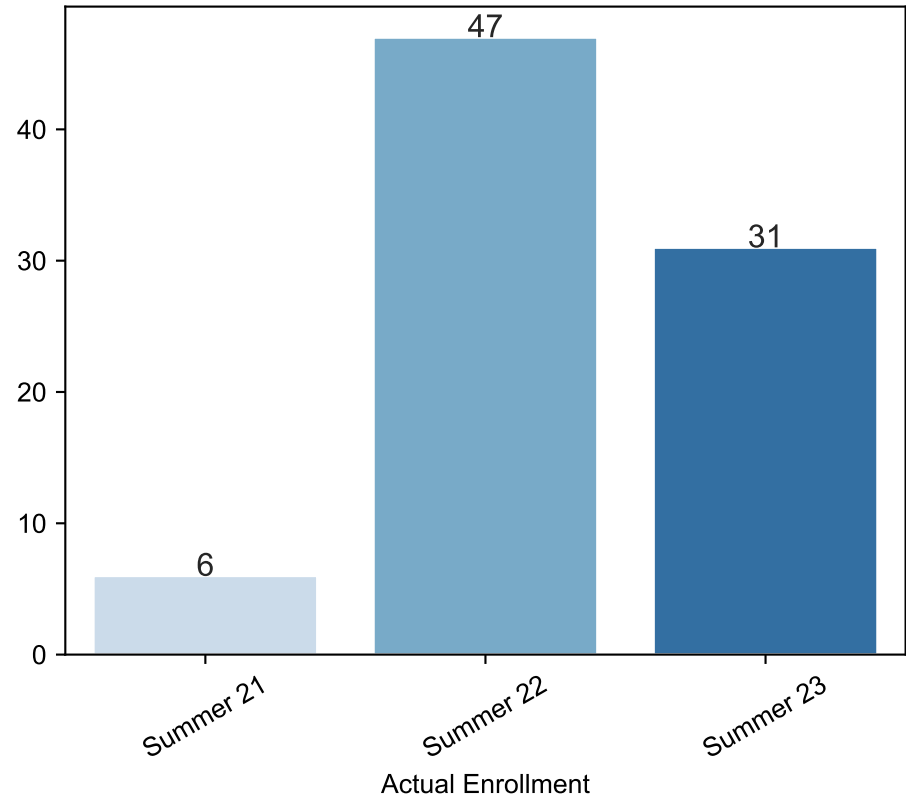

Summer Enrollment Report as of 05/15/2023

Summer Term: 3 Year Credit Enrollments

Summer Term: 3 Year Non Credit Enrollments

Summer Term: 3 Year Credit FTEs

Summer Term: 3 Year Non Credit FTEs

Report Filters

Academic Level is Credit

Academic Years Ago is in list (0, 1, 2)

Date Index for Registration Start Date : All

Enrolled is Yes

Semester is Summer

COS 3 year enrollment patterns – credit