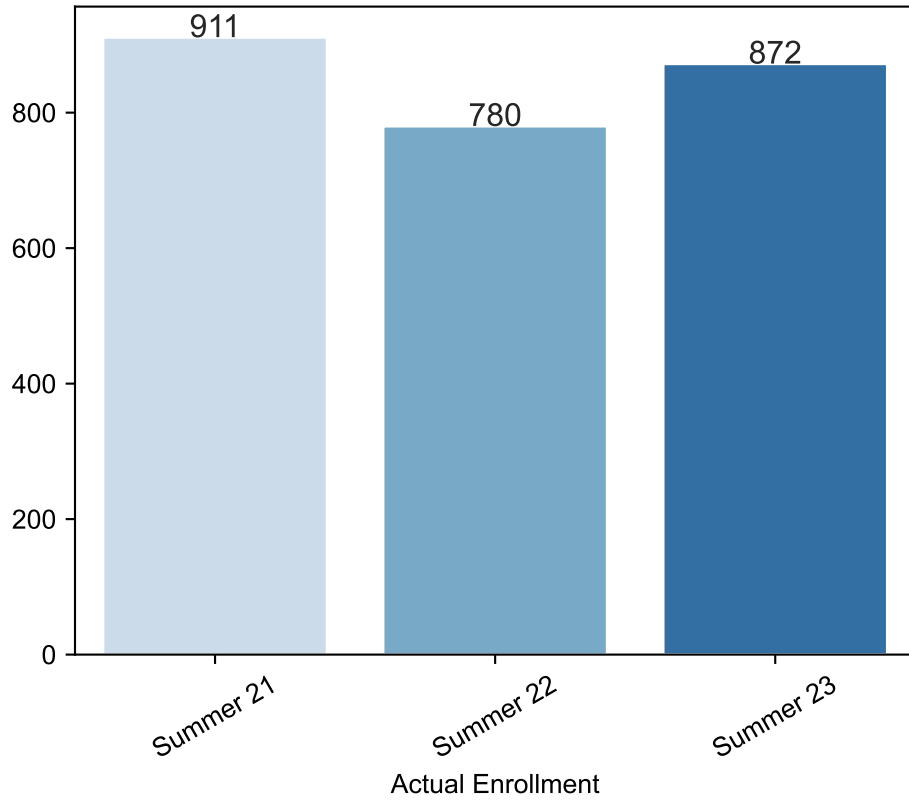

# Summer Enrollment Report as of 05/30/2023

## Summer Term: 3 Year Credit Enrollments

## Summer Term: 3 Year Non Credit Enrollments