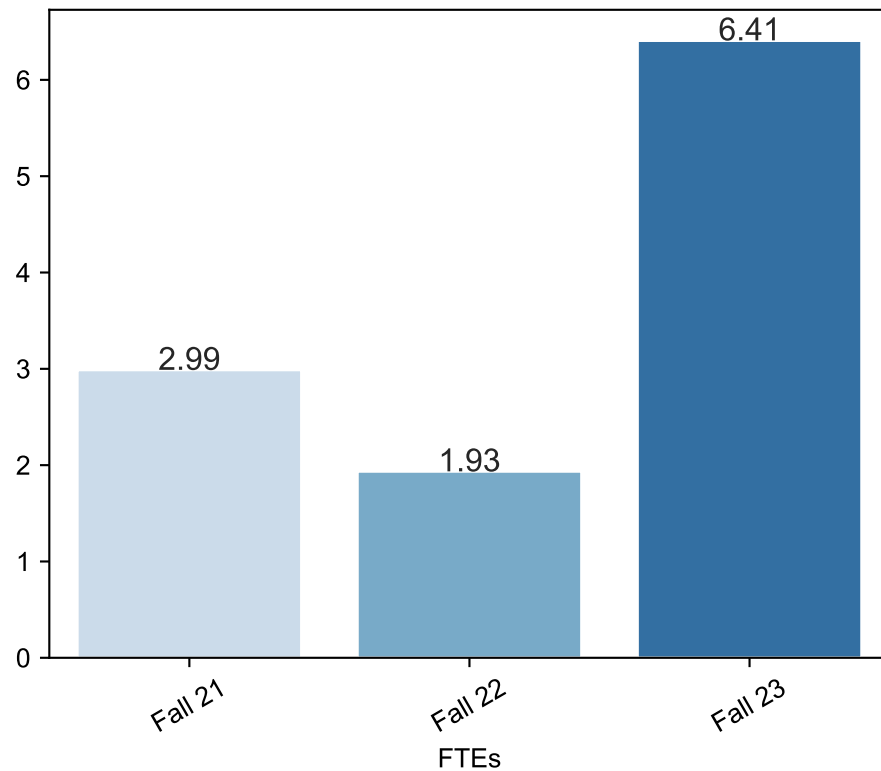

Fall Enrollment Report as of 06/26/2023

Fall Term: 3 Year Credit Enrollments

Fall Term: 3 Year Non Credit Enrollments

Fall Term: 3 Year Credit FTEs

Fall Term: 3 Year Non Credit FTEs

Series

Term

▼

Dimensions

Date Index for Registration Start Date

▼

3 year enrollment patterns - credit

Report Filters Academic Level is Non Credit Academic Years Ago is in list (-1, 0, 1) Date Index for Registration Start Date : All Enrolled is Yes Semester is Fall

Measures Duplicated Headcount

Series

- Term

Dimensions Date Index for Registration Start Date

3 year enrollment patterns - non credit