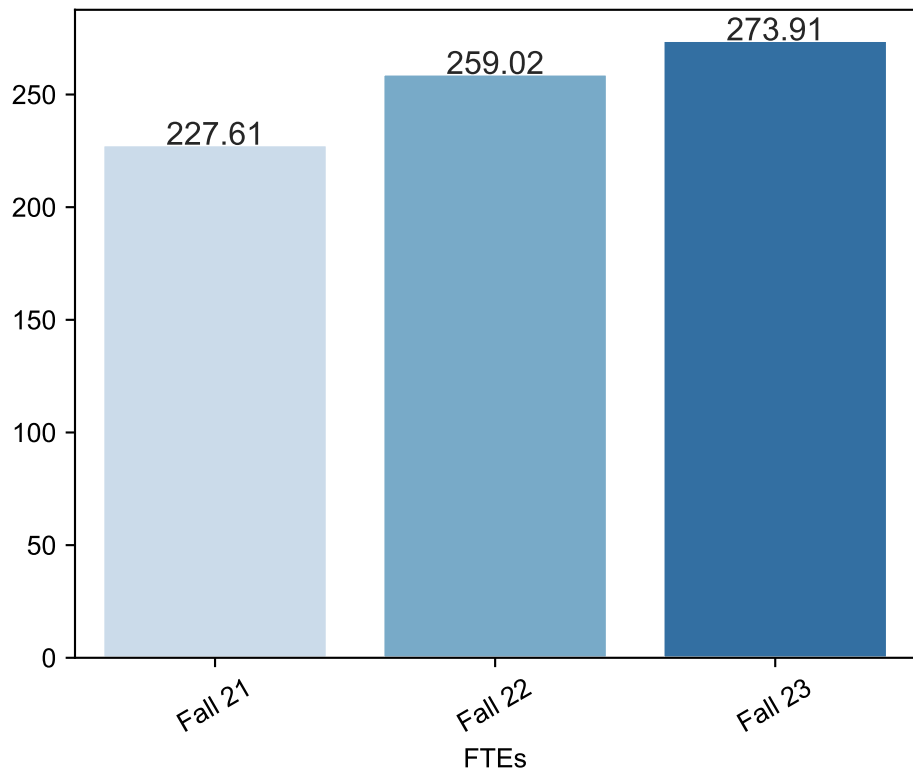

Fall Enrollment Report as of 06/26/2023

Fall Term: 3 Year Credit Enrollments

Fall Term: 3 Year Non Credit Enrollments

Fall Term: 3 Year Credit FTEs

Fall Term: 3 Year Non Credit FTEs

Series

Term

▼

Dimensions

Date Index for Registration Start Date

▼

3 year enrollment patterns - credit

Report Filters Academic Level is Non Credit Academic Years Ago is in list (-1, 0, 1) Date Index for Registration Start Date : All Enrolled is Yes Semester is Fall

Measures Duplicated Headcount

Series

- Term

Dimensions Date Index for Registration Start Date

3 year enrollment patterns - non credit