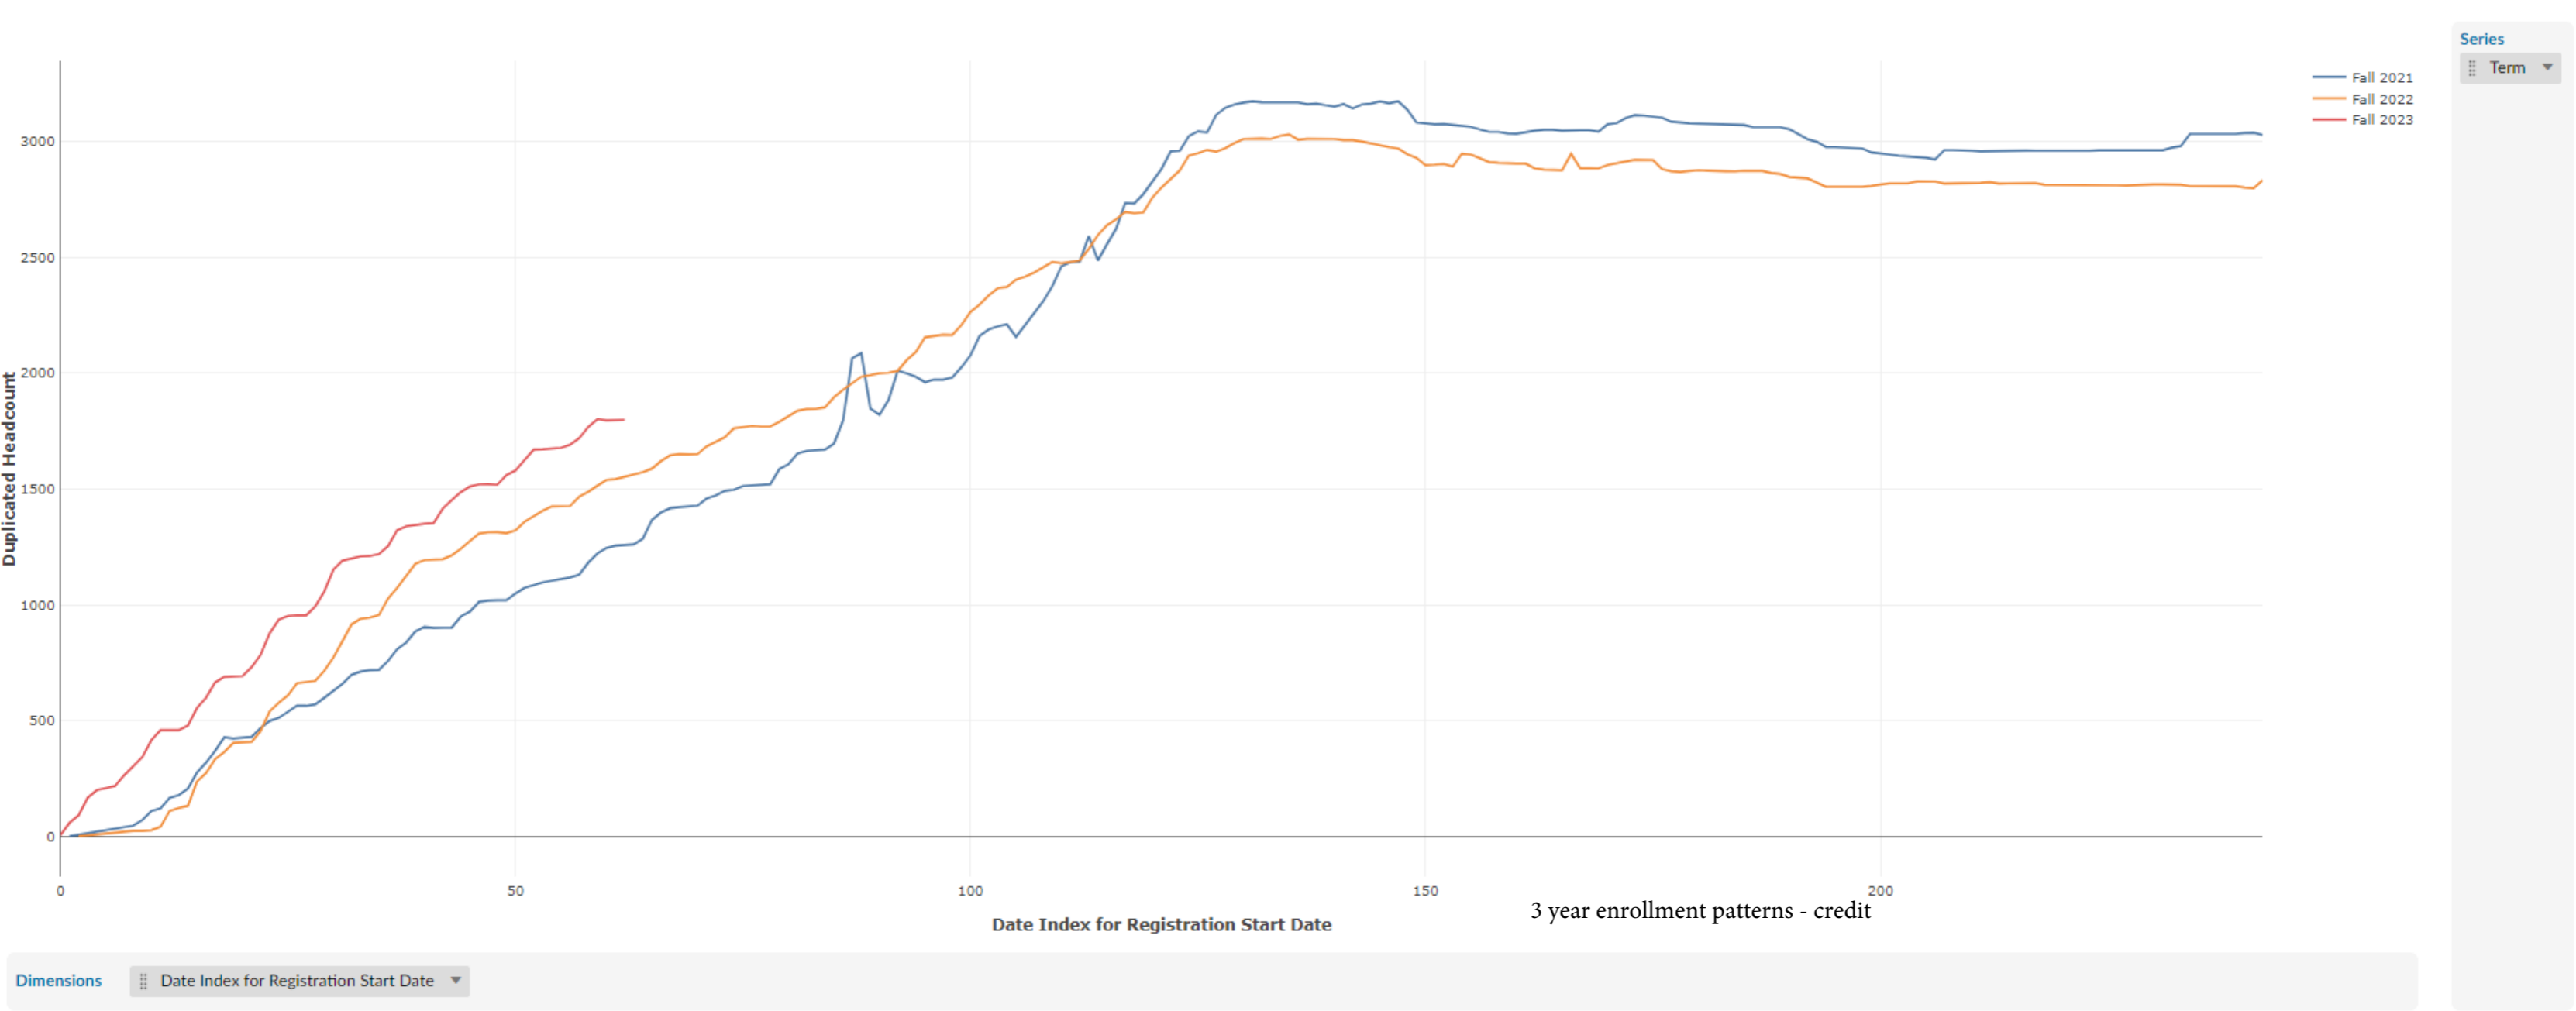

Fall Enrollment Report as of 06/26/2023

Fall Term: 3 Year Credit Enrollments

Fall Term: 3 Year Non Credit Enrollments

Fall Term: 3 Year Credit FTEs

Fall Term: 3 Year Non Credit FTEs

Series

Term

▼

Dimensions

Date Index for Registration Start Date

▼

3 year enrollment patterns - credit

Report Filters Academic Level is Non Credit Academic Years Ago is in list (-1, 0, 1) Date Index for Registration Start Date : All Enrolled is Yes Semester is Fall

Measures Duplicated Headcount

Series

- Term

Dimensions Date Index for Registration Start Date

3 year enrollment patterns - non credit