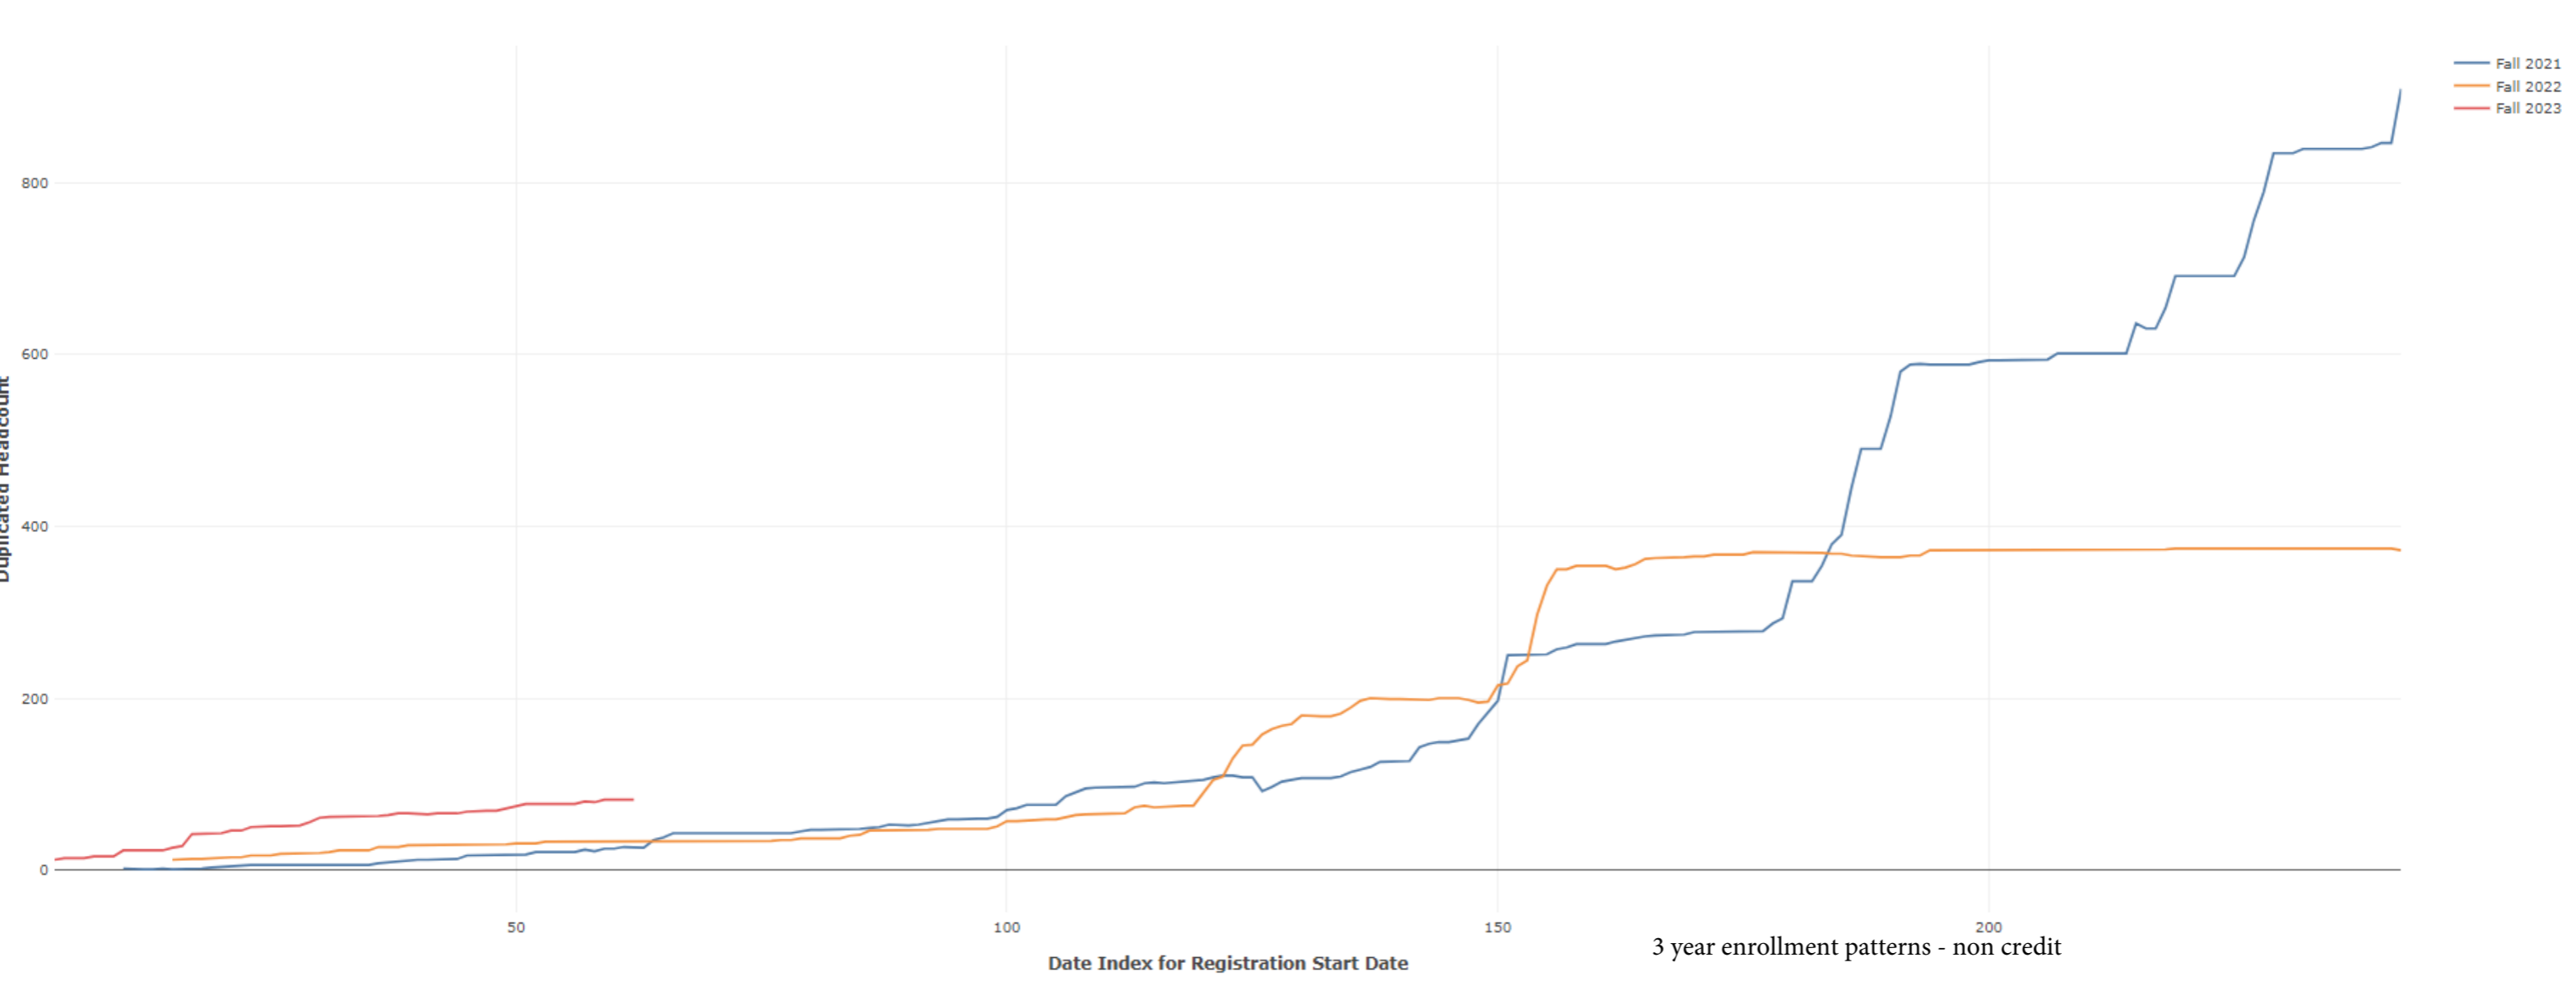

Fall Enrollment Report as of 06/26/2023

Fall Term: 3 Year Credit Enrollments

Fall Term: 3 Year Non Credit Enrollments

Fall Term: 3 Year Credit FTEs

Fall Term: 3 Year Non Credit FTEs

Series

Term

▼

Dimensions

Date Index for Registration Start Date

▼

3 year enrollment patterns - credit

Report Filters Academic Level is Non Credit Academic Years Ago is in list (-1, 0, 1) Date Index for Registration Start Date : All Enrolled is Yes Semester is Fall

Measures Duplicated Headcount

Series

- Term

Dimensions Date Index for Registration Start Date

3 year enrollment patterns - non credit