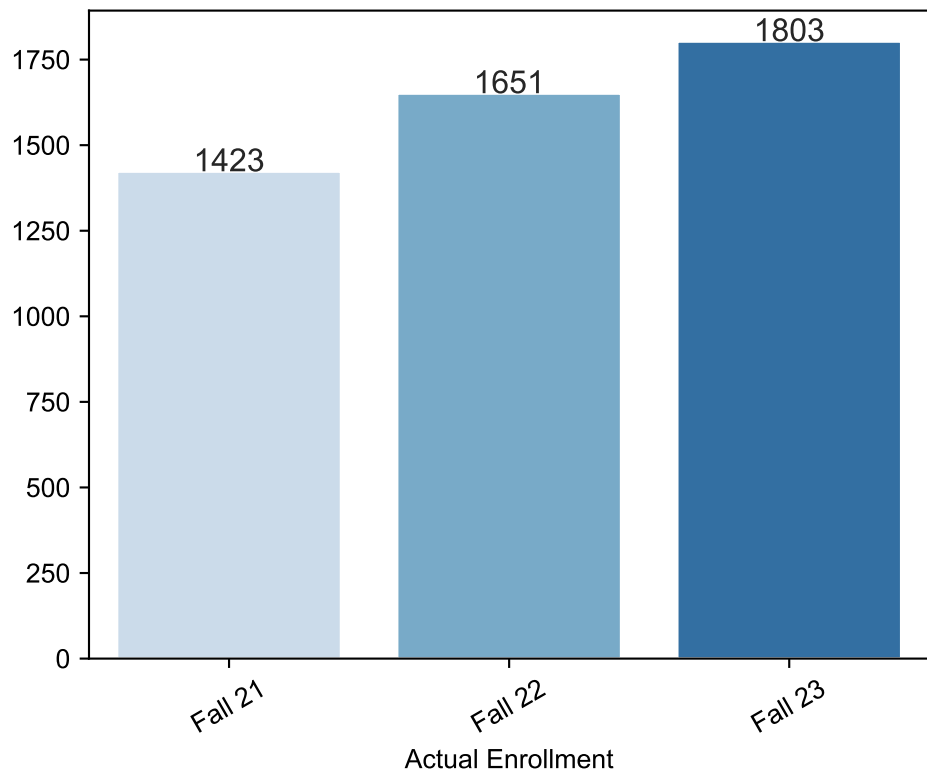

Fall Enrollment Report as of 06/26/2023

Fall Term: 3 Year Credit Enrollments

Fall Term: 3 Year Non Credit Enrollments

Fall Term: 3 Year Credit FTEs

Fall Term: 3 Year Non Credit FTEs

Series

Term

▼

Dimensions

Date Index for Registration Start Date

▼

3 year enrollment patterns - credit

Report Filters Academic Level is Non Credit Academic Years Ago is in list (-1, 0, 1) Date Index for Registration Start Date : All Enrolled is Yes Semester is Fall

Measures Duplicated Headcount

Series

- Term

Dimensions Date Index for Registration Start Date

3 year enrollment patterns - non credit