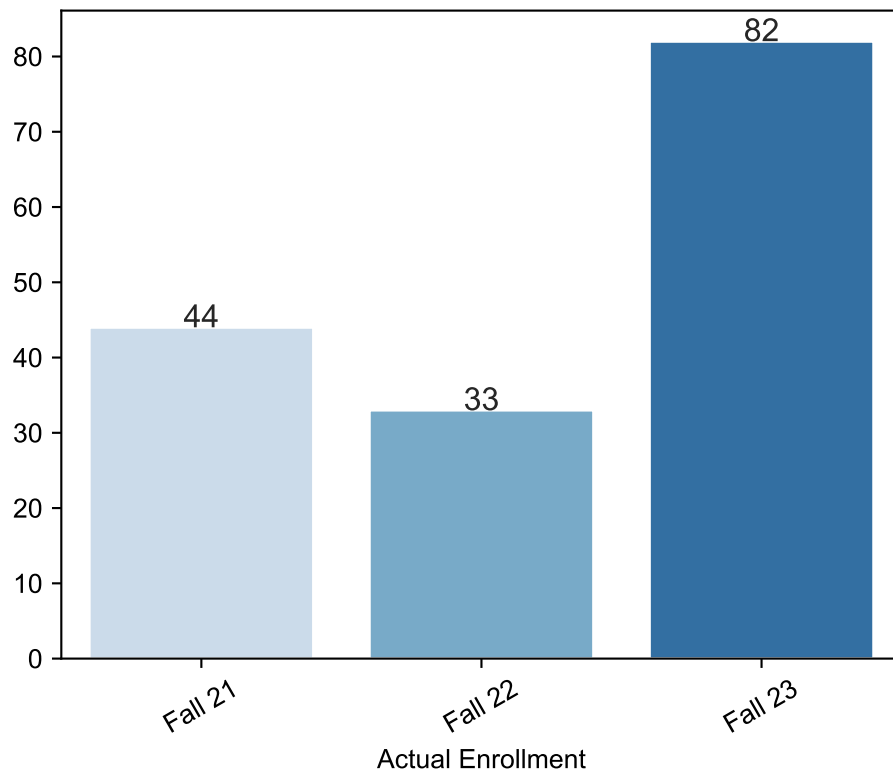

Fall Enrollment Report as of 06/26/2023

Fall Term: 3 Year Credit Enrollments

Fall Term: 3 Year Non Credit Enrollments

Fall Term: 3 Year Credit FTEs

Fall Term: 3 Year Non Credit FTEs

Series

Term

▼

Dimensions

Date Index for Registration Start Date

▼

3 year enrollment patterns - credit

Report Filters Academic Level is Non Credit Academic Years Ago is in list (-1, 0, 1) Date Index for Registration Start Date : All Enrolled is Yes Semester is Fall

Measures Duplicated Headcount

Series

- Term

Dimensions Date Index for Registration Start Date

3 year enrollment patterns - non credit