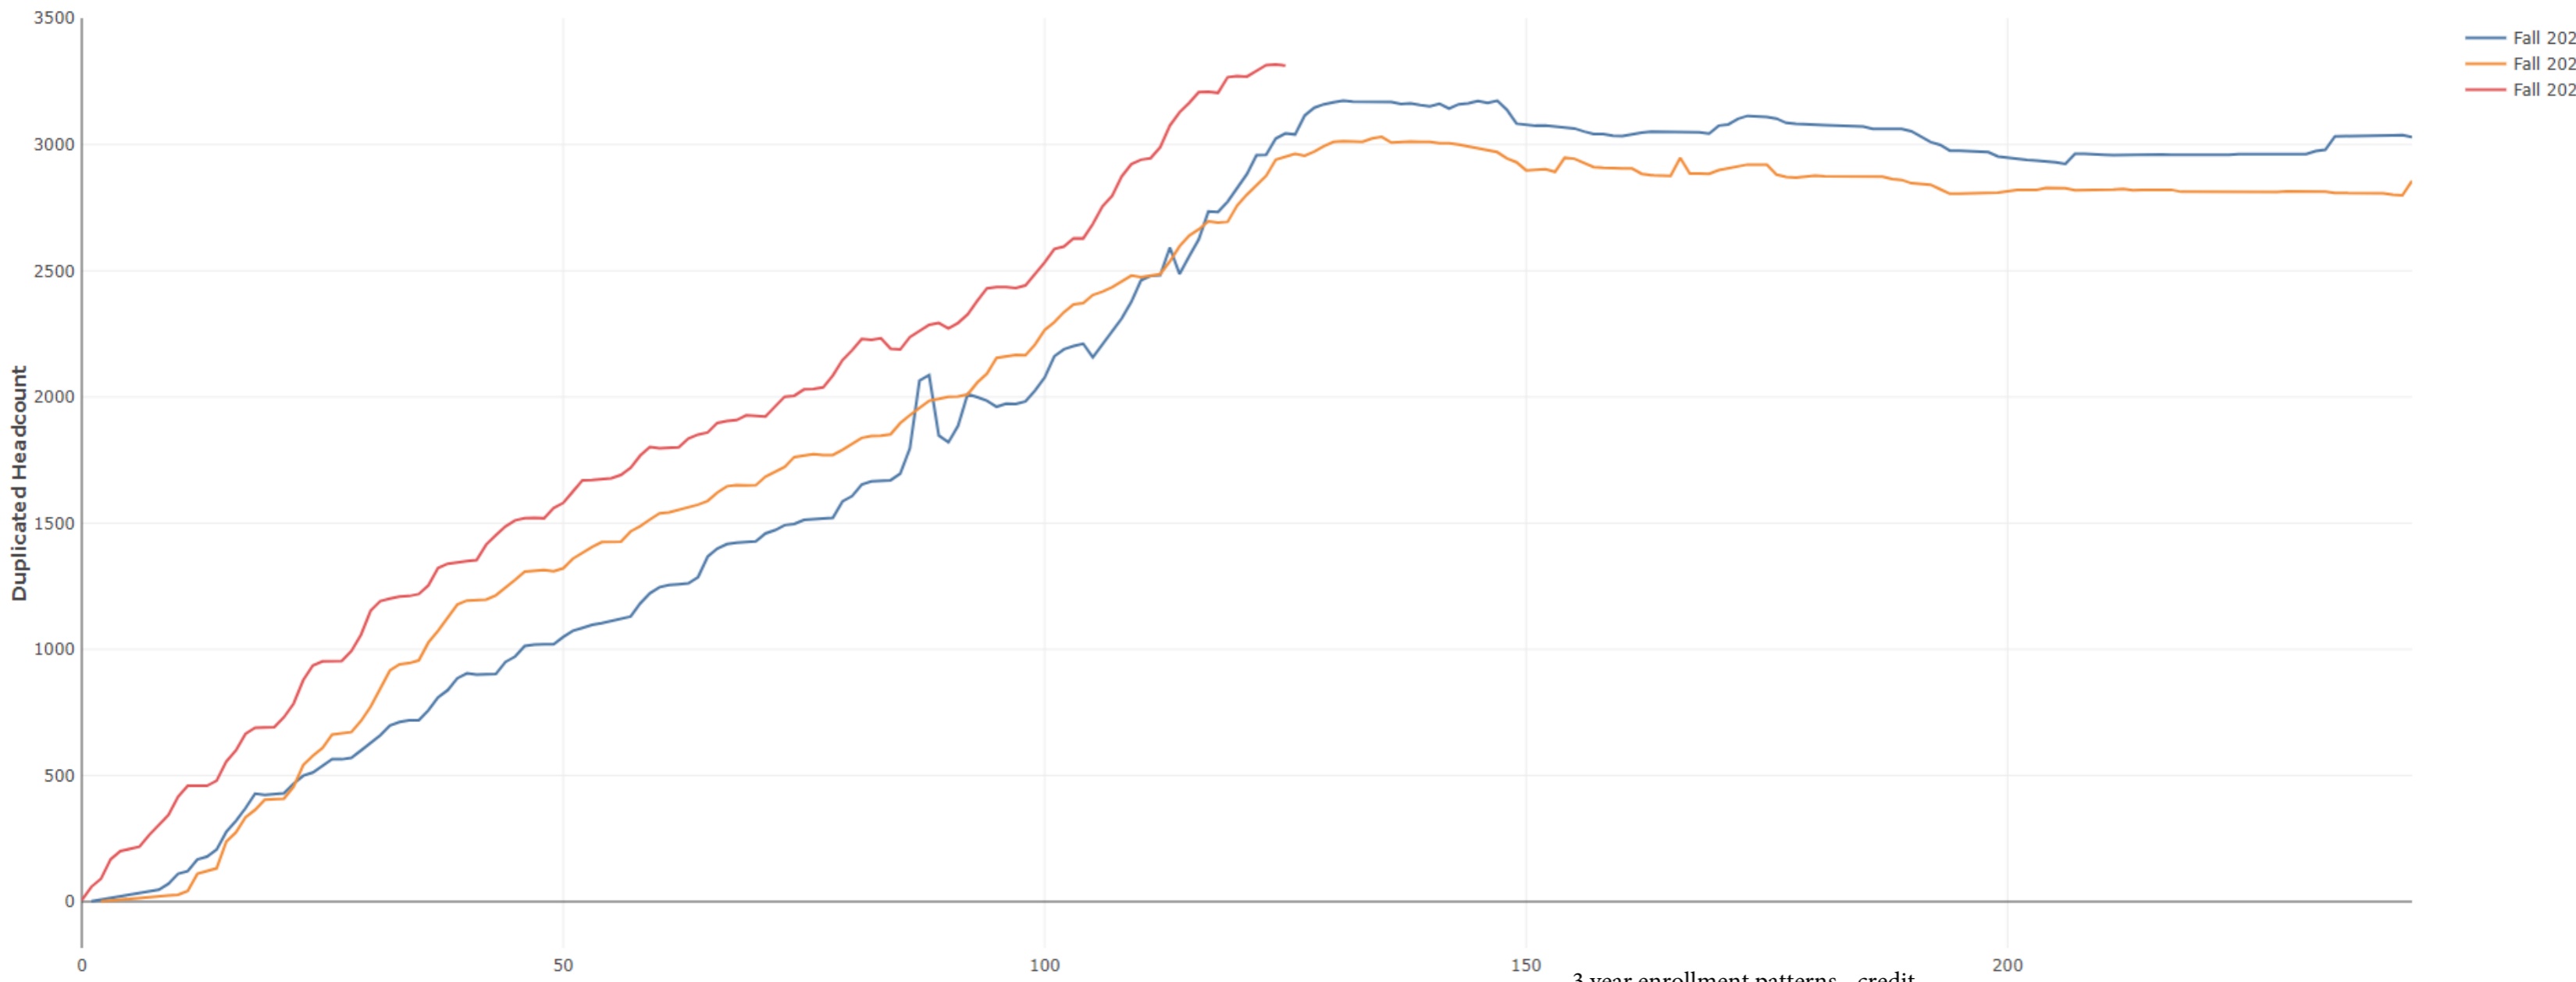

Fall Enrollment Report as of 08/28/2023

Fall Term: 3 Year Credit Enrollments

Fall Term: 3 Year Non Credit Enrollments

Fall Term: 3 Year Credit FTEs

Fall Term: 3 Year Non Credit FTEs

3 year enrollment patterns - non credit